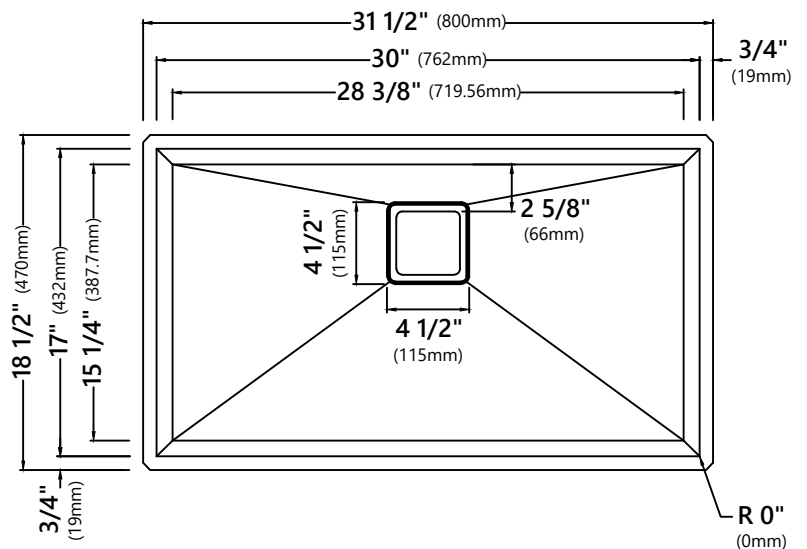

KHU32

31 1/2 Inch Undermount Single Bowl Stainless Steel Kitchen Sink

Kräus®

SPECIFICATION SHEET

Sink Dimensions

Overall Dimensions: 31 1/2" x 18 1/2"

Bowl Dimensions: 30" x 17"

Sink Depth: 10"

Features

- 16 Gauge Stainless Steel Construction
- Single Bowl Undermount Handmade Sink
- Required Minimum Cabinet Size: 36" Left to Right, 24" Front to Back
- Rear Center-Set Drain
- 3 1/2" Drain Opening
- NoiseDefend Undercoating and Sound Dampening Pads

Accessories Included

- Strainer ST-3
- Bottom Grid KBG-H32
- Cut-Out Template
- Mounting Hardware
- Towel

Optional Accessories

- Garbage Disposal Adapter GDA-1

CODES/STANDARDS:

Product Certification

cUPC (ASME A112.19.3/CSA B45.4)

Warranty

Kraus Limited Lifetime Warranty

see website for details www.kraususa.com