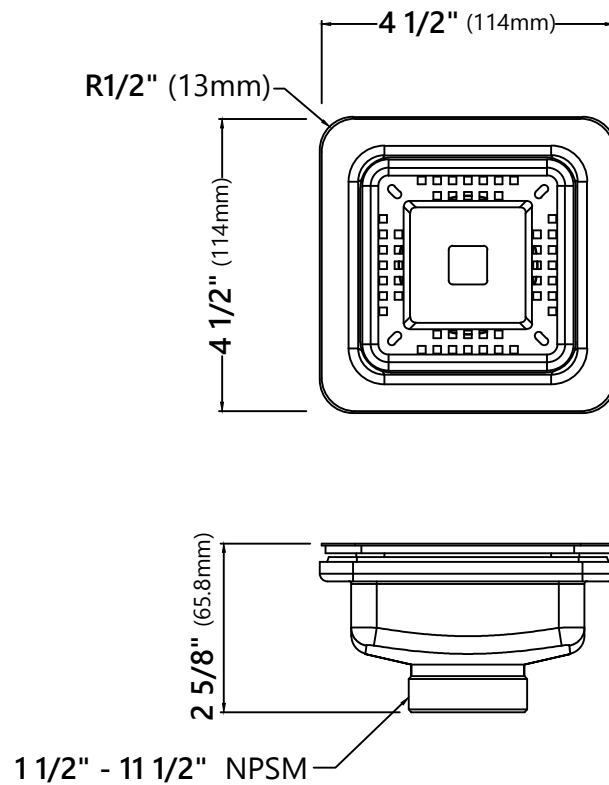

ST-3 Stainless Steel Strainer

Strainer Dimensions

Overall Dimensions: 4 1/2" x 4 1/2" x 2 5/8"

Features

- Premium Stainless Steel Construction
- Modern Square Drain Design
- Removable Strainer with Gasket for Secure Seal
- Designed to Use with all Pax™ and R0 Pro™ Series Sinks

Warranty

Kraus Limited Lifetime Warranty

see website for details www.kraususa.com