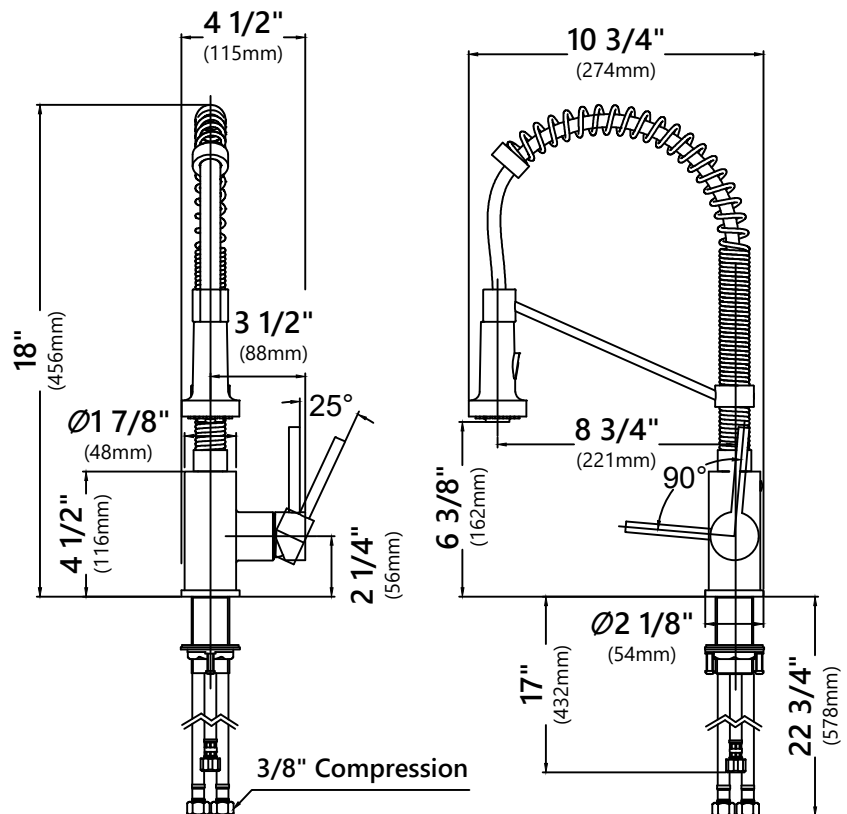

Features

- Commercial Style Pull Down Faucet
- Metal Body
- ABS Sprayer
- Lead Free Braided Nylon Waterway
- 180° Swivel Spout
- Flow Rate: 1.8 gpm (6.8L/min) @ 60 psi
- Dual Function Sprayhead - Spray/Stream
- Silicone Nozzles
- 35mm Ceramic Cartridge
- 26.5" Integrated Nylon Waterlines
- Dome Shaped Screen Washer
- Quick Weight
- Quick Connect Sprayer Hose
- 16" Hose Length
- Connections 3/8" Compression
- Max Deck Thickness: 1 1/2"
- TPI of aerator in the Sprayer - M24*1

Accessories Included

- Weight
- Hex Wrench

Available Finishes

- Chrome
- Matte Black
- Stainless Steel
- Stainless Steel/Chrome
- Stainless Steel/Matte Black
- Matte Black/Black Stainless
- Brushed Gold
- Spot Free Antique Champagne Bronze
- Spot Free Antique Champagne Bronze/Matte Black

CODES/STANDARDS:

Product Certification

cUPC (ASME A112.18.1/CSA B125.1)
NSF/ANSI Standard 61 and 372 certified by IAPMO
AB1953, EPA, MASS, FTC, DOE, CEC, ADA

NOTE: Some Kitchen Faucets that do not have a pull out or pull down sprayer may be connected to a portable dishwasher. Pull out and pull down faucets should never be connected to portable dishwashers because potential pressure fluctuations during washing cycles cause hose ruptures or leaks.

Warranty

Kraus Limited Lifetime Warranty
see website for details www.kraususa.com

Kraus USA Customer Service

1.800.775.0703 | customerservice@kraususa.com