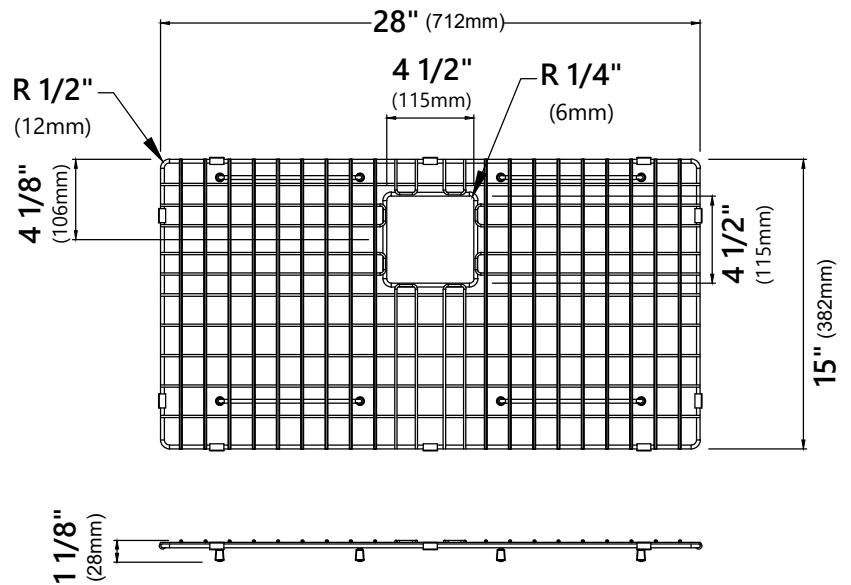

KBG-H32

Stainless Steel Kitchen Sink Bottom Grid

Grid Dimensions

Overall Dimensions: 28" x 15" x 1 1/8"

Features

- Commercial grade stainless steel construction
- For Use with the KHU32 kitchen sink
- Protects bottom of sink from daily wear and tear
- Rubber feet provide additional protection

Warranty

Kraus One Year Limited Warranty

see website for details www.kraususa.com