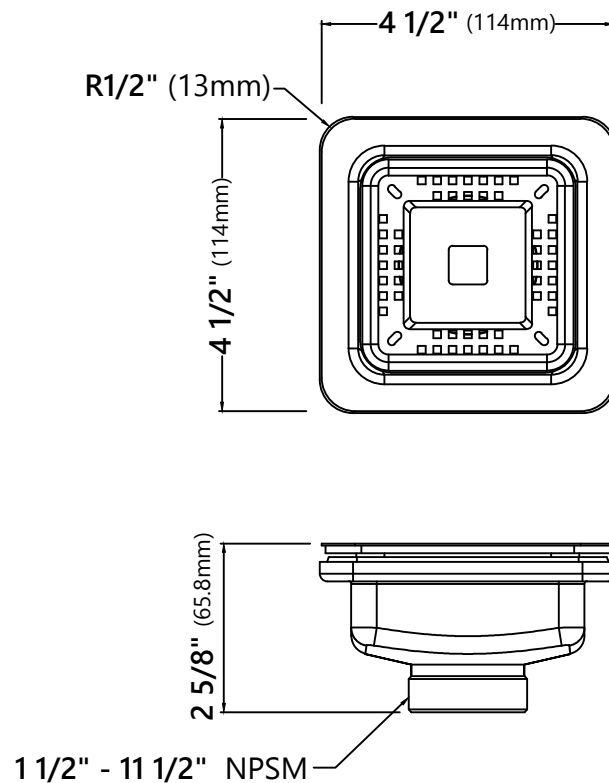

Faucet Dimensions

Overall Height: 18"
 Spout Height: 6 3/8"
 Spout Reach: 8 3/4"

Features

- Commercial Style Pull Down Faucet
- Metal Body
- ABS Sprayer
- Lead Free Braided Nylon Waterway
- 180° Swivel Spout
- Flow Rate: 1.8 gpm (6.8L/min) @ 60 psi
- Dual Function Sprayhead - Spray/Stream
- Silicone Nozzles
- 35mm Ceramic Cartridge
- 26.5" Integrated Nylon Waterlines
- Dome Shaped Screen Washer
- Quick Weight
- Quick Connect Sprayer Hose
- 16" Hose Length
- Connections 3/8" Compression
- Max Deck Thickness: 1 1/2"
- TPI of aerator in the Sprayer - M24*1

Overall Dimensions: 25" x 15" x 1 1/8"

Features

- Commercial grade stainless steel construction
- For Use with the KHU29 kitchen sink
- Protects bottom of sink from daily wear and tear
- Rubber feet provide additional protection

Warranty

Kraus One Year Limited Warranty

see website for details www.kraususa.com

ST-3 Stainless Steel Strainer

Strainer Dimensions

Overall Dimensions: 4 1/2" x 4 1/2" x 2 5/8"

Features

- Premium Stainless Steel Construction
- Modern Square Drain Design
- Removable Strainer with Gasket for Secure Seal
- Designed to Use with all Pax™ and R0 Pro™ Series Sinks

Warranty

Kraus Limited Lifetime Warranty

see website for details www.kraususa.com

KSD-53

Soap Dispenser

Features

- Solid Brass Construction
- Self-Priming Pump
- Refillable from Above
- Holds up to 17 oz. of Liquid
- Max. Deck Thickness: 2 3/8"
- Pump Height: 2 3/8"
- Spout Reach: 3 7/8"