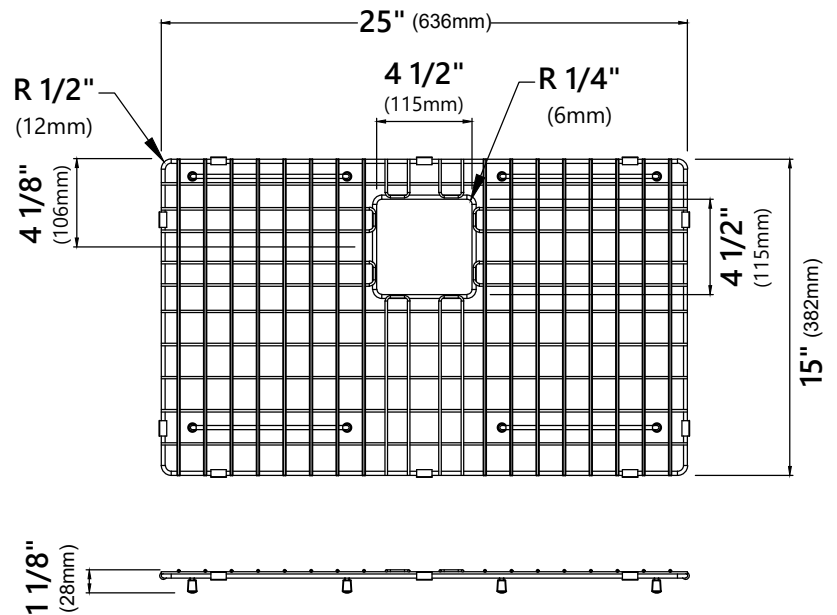

Warranty

Kraus One Year Limited Warranty

see website for details www.kraususa.com