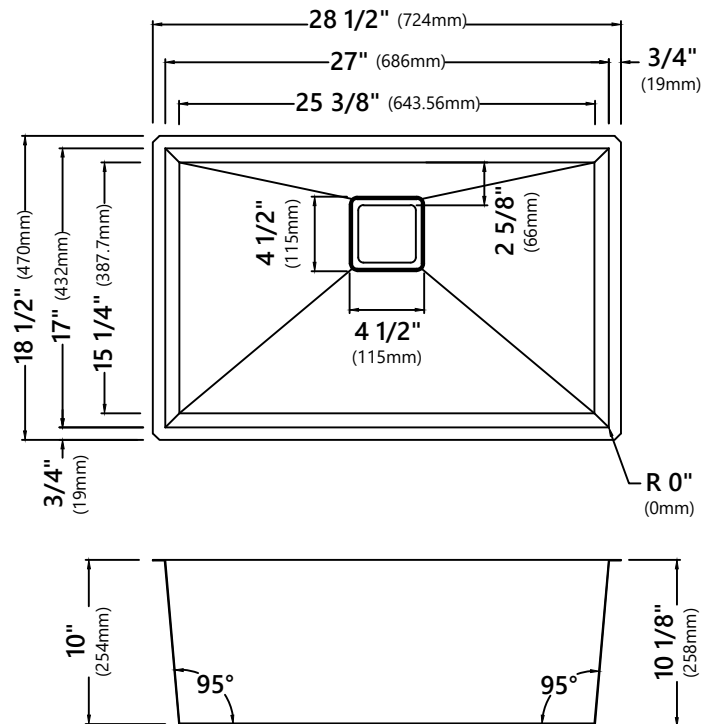

KHU29

28 1/2 Inch Undermount Single Bowl Stainless Steel Kitchen Sink

Kräus®

SPECIFICATION SHEET

Sink Dimensions

Overall Dimensions: 28 1/2" x 18 1/2"

Bowl Dimensions: 27" x 17"

Sink Depth: 10"

Features

- 16 Gauge Stainless Steel Construction
- Single Bowl Undermount Handmade Sink
- Required Minimum Cabinet Size: 33" Left to Right, 24" Front to Back
- Rear Center-Set Drain
- 3 1/2" Drain Opening
- NoiseDefend Undercoating and Sound Dampening Pads

Accessories Included

- Strainer ST-3
- Bottom Grid KBG-H29
- Cut-Out Template
- Mounting Hardware
- Towel

Optional Accessories

- Garbage Disposal Adapter GDA-1

CODES/STANDARDS:

Product Certification

cUPC (ASME A112.19.3/CSA B45.4)

Warranty

Kraus Limited Lifetime Warranty

see website for details www.kraususa.com

Kraus USA Customer Service

1.800.775.0703 | customerservice@kraususa.com

REV. July 15, 2020