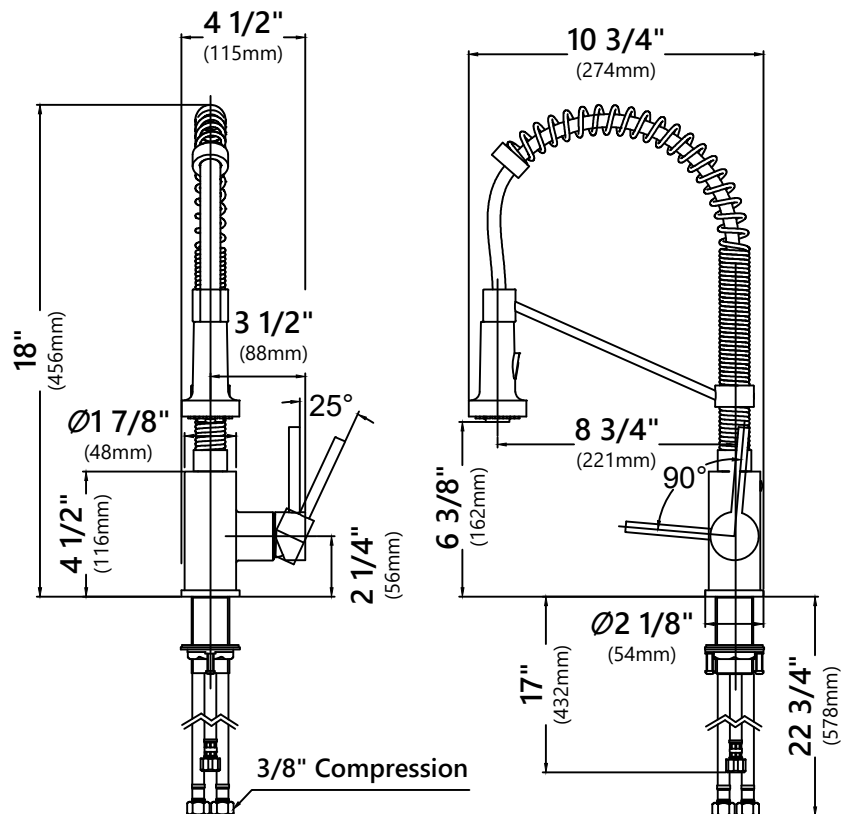

Features

- Commercial Style Pull Down Faucet
- Metal Body
- ABS Sprayer
- Lead Free Braided Nylon Waterway
- 180° Swivel Spout
- Flow Rate: 1.8 gpm (6.8L/min) @ 60 psi
- Dual Function Sprayhead - Spray/Stream
- Silicone Nozzles
- 35mm Ceramic Cartridge
- 26.5" Integrated Nylon Waterlines
- Dome Shaped Screen Washer
- Quick Weight
- Quick Connect Sprayer Hose
- 16" Hose Length
- Connections 3/8" Compression
- Max Deck Thickness: 1 1/2"
- TPI of aerator in the Sprayer - M24*1

Accessories Included

- Weight
- Hex Wrench

Available Finishes

- Chrome
- Matte Black
- Stainless Steel
- Stainless Steel/Chrome
- Stainless Steel/Matte Black
- Matte Black/Black Stainless
- Brushed Gold
- Spot Free Antique Champagne Bronze
- Spot Free Antique Champagne Bronze/Matte Black

CODES/STANDARDS:

Product Certification

cUPC (ASME A112.18.1/CSA B125.1)
NSF/ANSI Standard 61 and 372 certified by IAPMO
AB1953, EPA, MASS, FTC, DOE, CEC, ADA

NOTE: Some Kitchen Faucets that do not have a pull out or pull down sprayer may be connected to a portable dishwasher. Pull out and pull down faucets should never be connected to portable dishwashers because potential pressure fluctuations during washing cycles cause hose ruptures or leaks.

Warranty

Kraus Limited Lifetime Warranty
see website for details www.kraususa.com

Kraus USA Customer Service

1.800.775.0703 | customerservice@kraususa.com