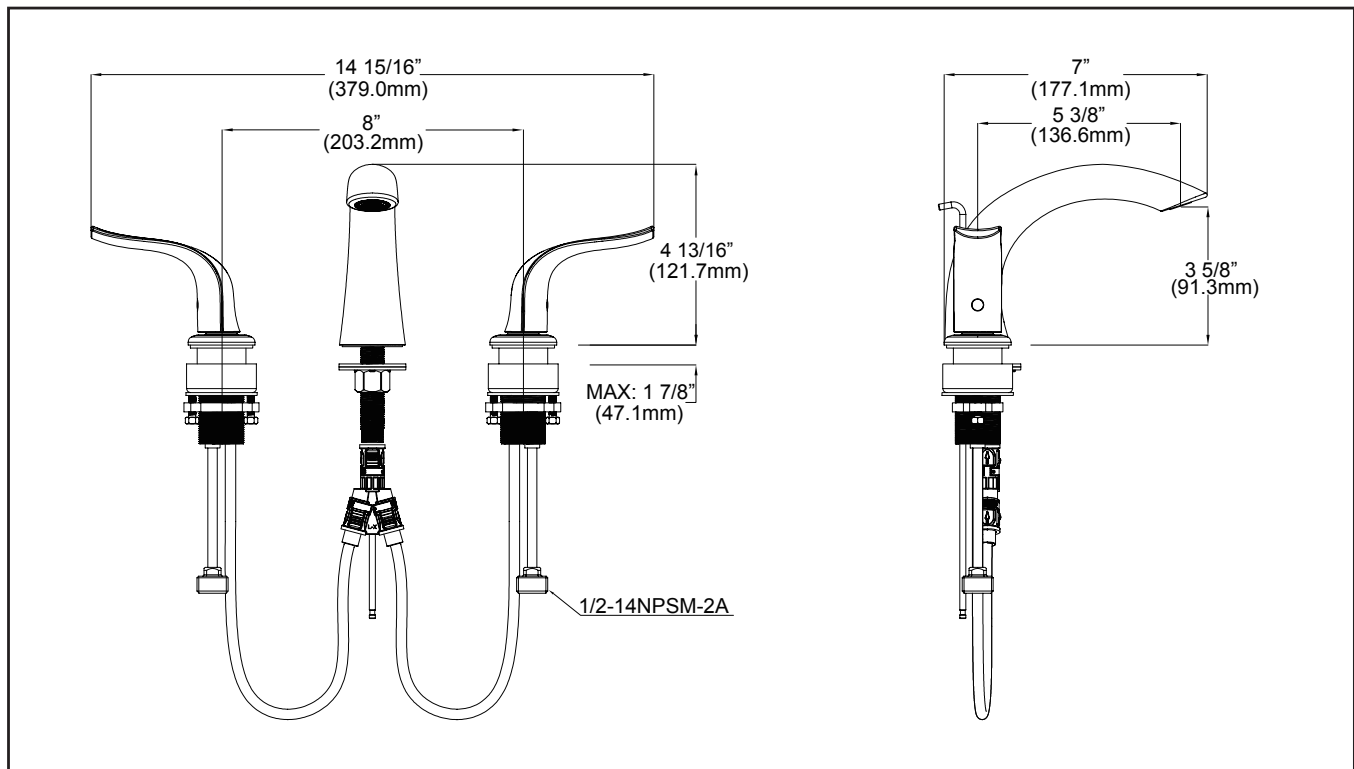

Kohra™ / FUS-14003

8" Widespread Basin Faucet

Chrome / Brushed Nickel / Oil Rubbed Bronze Finishes

Kräus®

SPECIFICATION SHEET

Material

Body: Hybrid
Handle: Zinc
Waterway: Hybrid

Faucet Type

8" Widespread

Cartridge

Brand: LOTA
Size: 20mm
Style: 1/4 Turn

Mounting

Holes: 3 Holes
Type: Spout: Aluminum Nut & Washer
Handle: Steel Nut, Screw, & Washer

Waterlines

Type: Lead Free
Flexible
Connections: Quick Connect
Materials: Brass/Copper/PERT

Aerator

Brand: Neoperl/1.2GPM
Name: Honeycomb Laminar
Flow Rate: 1.2gpm (4.5L/min) @ 60 psi

Dimensions

Faucet Dimensions: 4 13/16" x 3 5/8" x 8"
Bowl Clearance: 2 1/2"

Accessories Included

Lift Rod Drain, Aerator Key, Hex Wrench

Kraus Limited Lifetime Warranty: See website for details www.kraususa.com

1.800.775.0703 / customerservice@kraususa.com

Codes/Standards: Meets ASME A112.18.1/CSA B125.1, NSF/ANSI Standard 61 certified by IAPMO, NSF/ANSI Standard 372 certified by IAPMO, CAL GREEN, EPA, CEC, DOE, ADA

REV. July 13, 2017