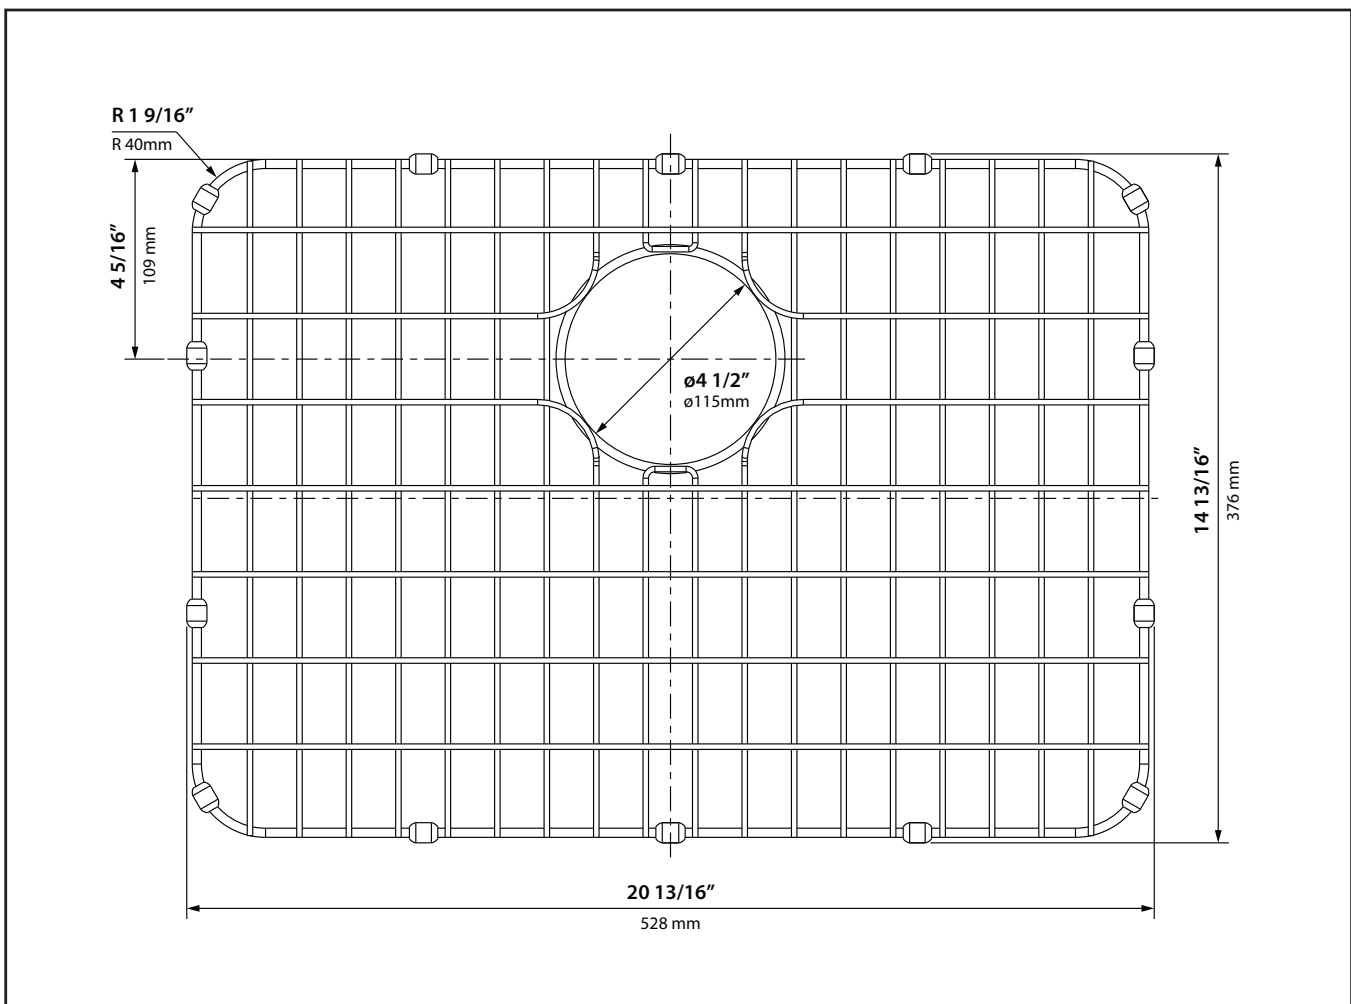

BG2317

Stainless Steel Bottom Grid

Kräus[®]

SPECIFICATION SHEET

Finish

Stainless Steel

Material

Stainless Steel

Features

- Fits in bowl of 25" Undermount Single Stainless Steel Kitchen Sink (KD1US25B)
- Commercial grade stainless steel construction
- Protects bottom of sink from daily wear and tear
- Rubber feet provide additional protection

Dimensions

20.8" X 14.8"

Kraus Limited Lifetime Warranty: See website for details www.kraususa.com

1.800.775.0703 / customerservice@kraususa.com

REV. July 30, 2017