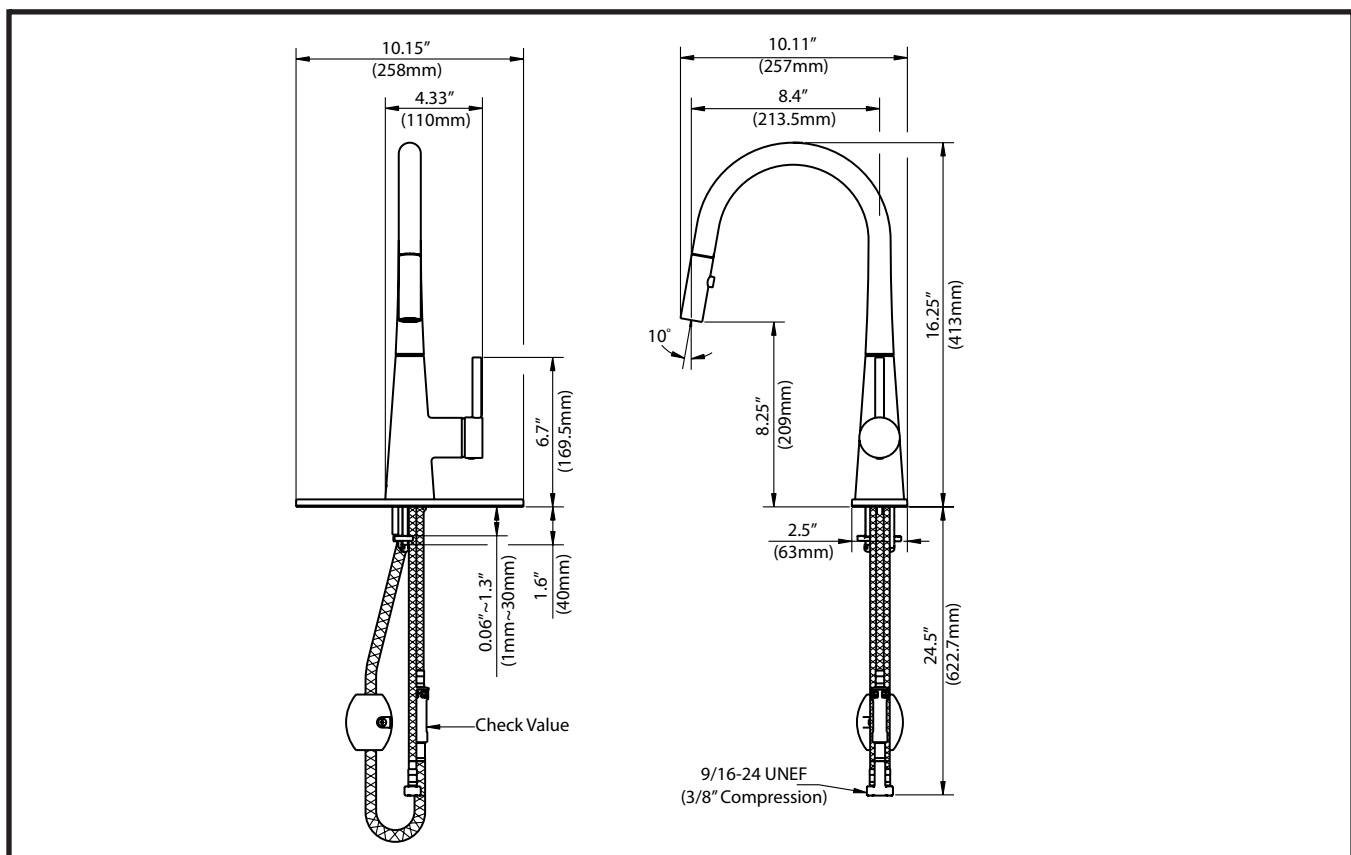

Chrome and Stainless Steel Finishes

Kräus®

SPECIFICATIONS SHEET

The Crespo™ Single Lever Pull Down Faucet has a streamlined silhouette that coordinates with any kitchen sink, and a dual-function sprayhead for maximum efficiency. This faucet is made with top-quality components in order to ensure superior performance and durability. A QuickDock mounting assembly eliminates the need to secure the faucet underneath the sink, making topmount installation exceptionally easy.

Product Features

- Brass Body w/ Metal Handle for Maximum Durability
- Easy DIY QuickDock Top Mount Installation
- Single-Lever Design for Effortless Temperature & Flow Control
- High-Arch Spout Swivels 360° for Complete Sink Access
- Dual-Function Pull-Down Sprayer w/ Superswivel Adaptor
- 1.75 gpm (6.6 L/min) flow rate at 60 psi
- Retractable Neoperl® Hose w/ SecureConX Counterweight
- Kerox Ceramic Cartridge (tested w/ 500,000 cycles)
- High Performance / Low Flow Neoperl® Aerator w/ Easy-Clean Rubber Nozzles to Prevent Hard Water Build-Up
- Superior Corrosion & Rust-Resistant Finish
- 1 or 3-Hole Installation w/ Optional 10" Deck Plate

Warranty: Limited lifetime warranty against leaks, drips, and finish flaws to the original purchaser and first consumer. This warranty is applicable to residential use only. Commercial use will automatically void the warranty.

Meets ASME A112.18.1M/A112.18.1
1.8gpm 6.8L/min maximum

www.kraususa.com | 1.800.775.0703 | customerservice@kraususa.com

REV. July 28, 2015