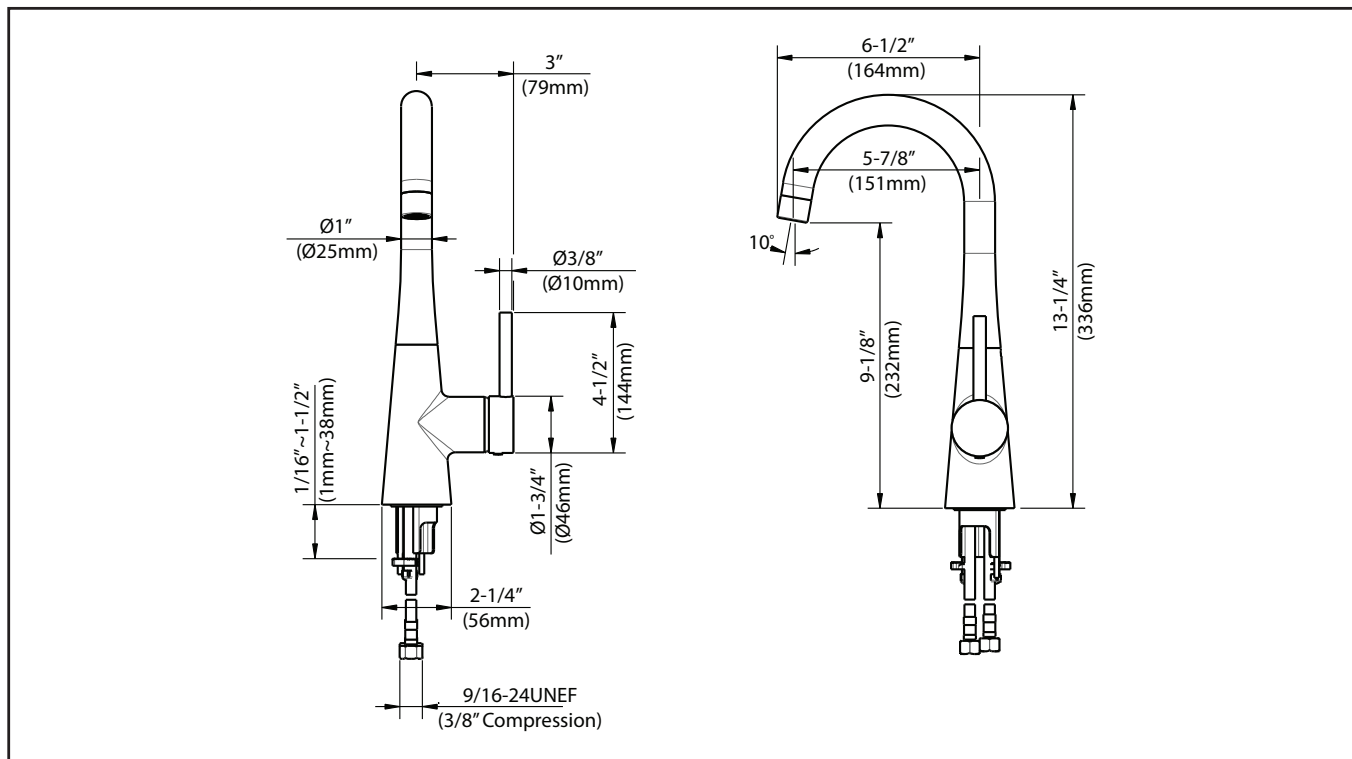

Crespo™ / KPF-2700

Single Lever Kitchen Bar/Prep Faucet

Chrome / Stainless Steel Finishes

Kräus®

SPECIFICATION SHEET

Material

Body: Brass
Handle: Zinc
Waterway: Brass

Spout

Swivel: 360
Design: Full Body

Sprayhead

Flow Rate: 1.5 gpm (5.7L/min) @ 60 psi
Aerator: Neoperl/1.5GPM
Name: Perlator Honeycomb
Function: Stream

Cartridge

Brand: Kerox
Size: 35mm
Style: Lever

Mounting

Holes: 1 Hole
Type: Quick Dock

Waterlines

Type : Neoperl, 700mm
Flexible
Connections: 3/8"
Materials: Braided Nylon
Included
Factory Installed

Dimensions

Faucet Dimensions: 13 1/4" x 5 7/8" x 2 1/4"
Handle Clearance: 1 1/4"

Accessories Included

Hex Wrench

Kraus Limited Lifetime Warranty: See website for details www.kraususa.com

1.800.775.0703 / customerservice@kraususa.com

Codes/Standards: Meets ASME A112.18.1/CSA B125.1, NSF/ANSI Standard 61 certified by IAPMO, NSF/ANSI Standard 372 certified by IAPMO, CAL GREEN, CEC, ADA

REV. August 16, 2016