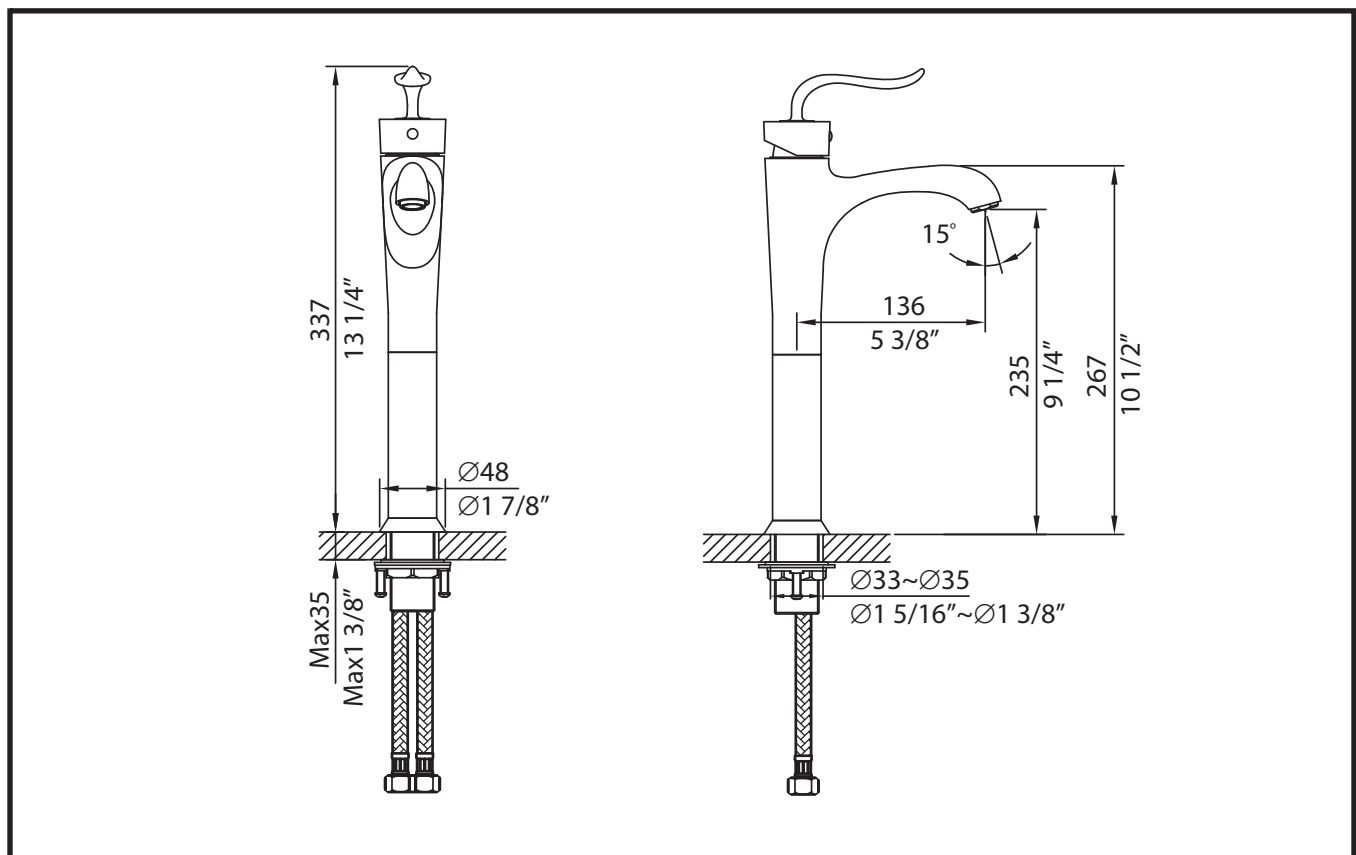

Product Features

- All-Metal Construction for Maximum Durability
- Single Lever Design for Effortless Flow Control
- Kerox Ceramic Cartridge (tested w/ 500,000 cycles)
- High Performance / Low Flow Neoperl Aerator
- Flawless Corrosion & Rust-Resistant Finish
- Lead-Free Waterways AB1953 Certified
- Single-Hole installation Fits Any Vessel Sink
- Maximum 1.5gpm @ 60 psi, 5.7 L/Min
- Limited Lifetime Warranty

Warranty: Limited lifetime warranty against leaks, drips, and finish flaws to the original purchaser and first consumer. This warranty is applicable to residential use only. Commercial use will automatically void the warranty.