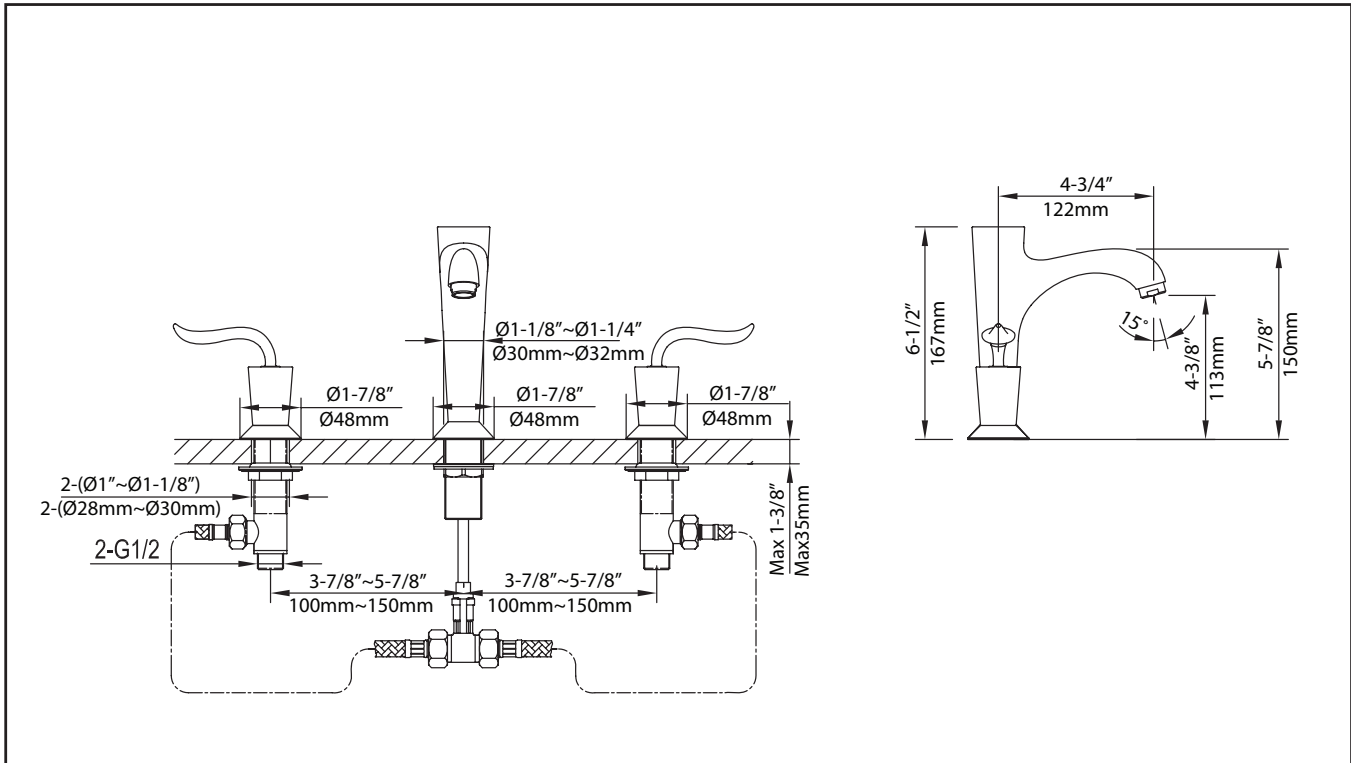

8" Widespread

Cartridge

Brand: CAE
Size: 25mm
Style: 1/4 Turn

Mounting

Holes: 3 Holes
Type: Brass Nut

Aerator

Brand: Neoperl/1.2GPM
Name: Perlator Honeycomb SSR
Flow Rate: 1.2gpm (4.5L/min) @ 60 psi

Dimensions

Faucet Dimensions: 6 1/2" x 4 3/4" x 8"
Bowl Clearance: 2 1/2"

Accessories Included

Pop-Up Drain, Hex Wrench

Kraus Limited Lifetime Warranty: See website for details www.kraususa.com

1.800.775.0703 / customerservice@kraususa.com