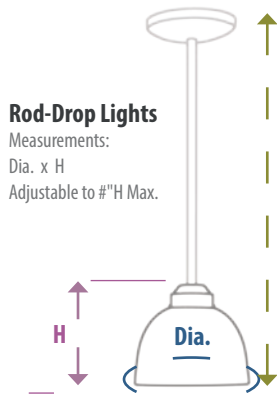

Measurements:  
Dia. x H or L x W x H  
Adjustable to # "L" # "H" Max.

**Adjustable Wall Mounted Lights**

Measurements:  
W x H x Ext.  
Adjustable to # "W" # "H" Max.

**Portable Lights**

Measurements:  
Dia. x H or L x W x H