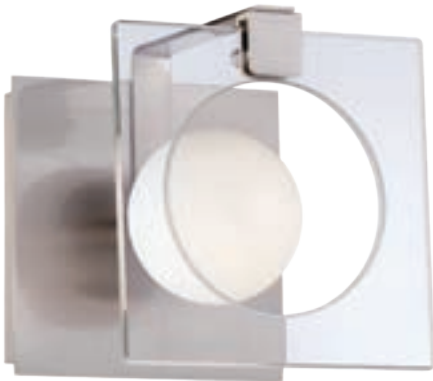

5 Light Chandelier

Brushed Nickel

22½" Dia 21¾" H

Ceiling Drop: 29¾" - 65¾" H Max.

5-40W G9 Xenon (Incl.)

Clear Flat Panel Glass  
with Etched Opal Glass

P990-084

1 Light Wall Sconce