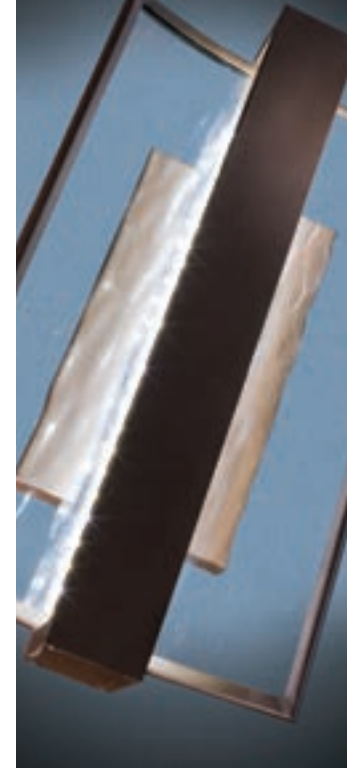

SIDELIGHT FAMILY LED

Outdoor and Indoor

An elegant juxtaposition of materials, Sidelight combines a gentle organic flow derived from clear water glass, with the strength of a modern geometric design. LED illumination casts a captivating pattern across any modern architectural application.

P1206-615B-L LED Wall Sconce

Dorian Bronze™
7"W 10"H 3½"Ext.
15W LED
256 Lumens
Clear Water Glass
ADA