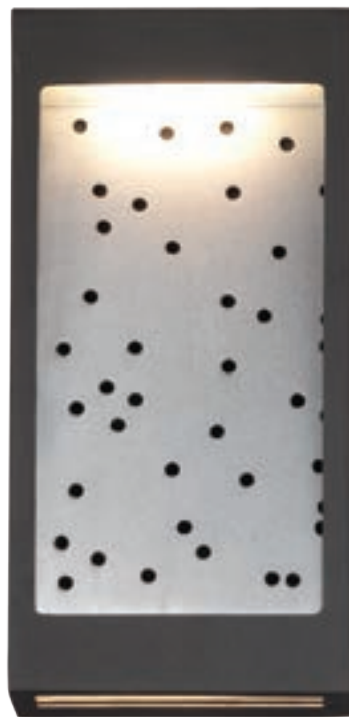

**60** PINBALL FAMILY **LED**

GEORGEKOVACS®

P1228-564-L  
LED Pocket Lantern  
Oil Rubbed Bronze  
with Silver Dust  
7"W 14"H 2"Ext.  
10W LED  
316 Lumens  
Etched White Glass Diffuser  
ADA

See Page 320-325 for Additional LED details.

Don't let the name fool you, Pinball is anything but a game, instead it's an inter "play" of mixed metals. Modern meets chic when unexpected elements merge. Combining an Oil Rubbed Bronze frame with Silver Dust patterned highlights, a perfect amalgamation of functional and ambient lighting, resulting in a truly captivating style.