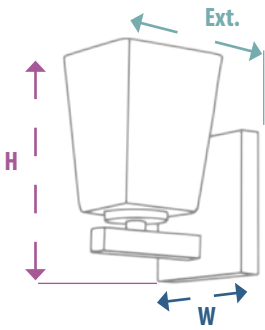

MEASUREMENTS SPECIFICATIONS

Wall Mounted Lights

Measurements:
W x H x Ext.