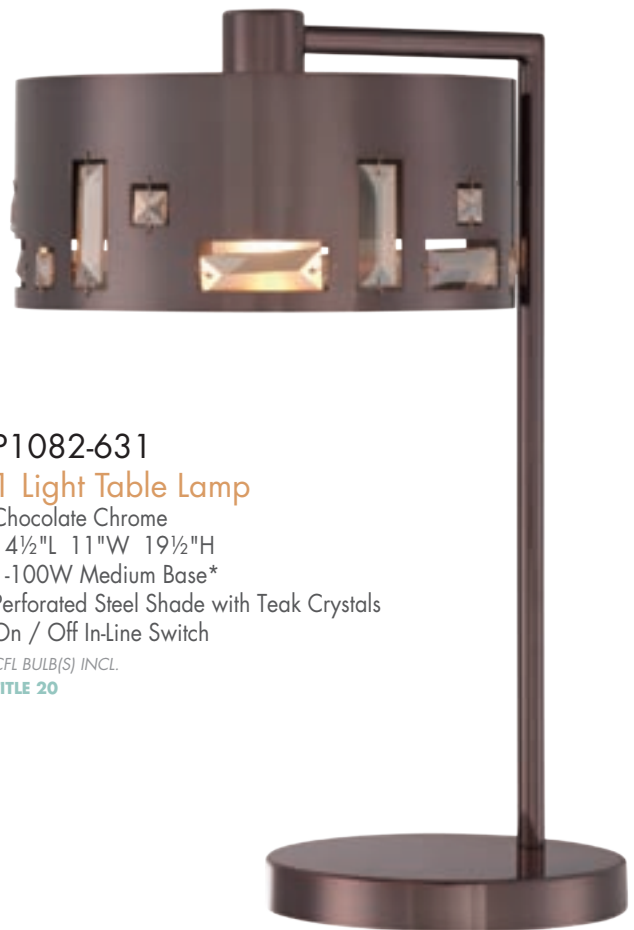

P1082-631
1 Light Table Lamp

Chocolate Chrome
14½"L 11"W 19½"H
1-100W Medium Base*
Perforated Steel Shade with Teak Crystals
On / Off In-Line Switch

CFL BULB(S) INCL.
TITLE 20