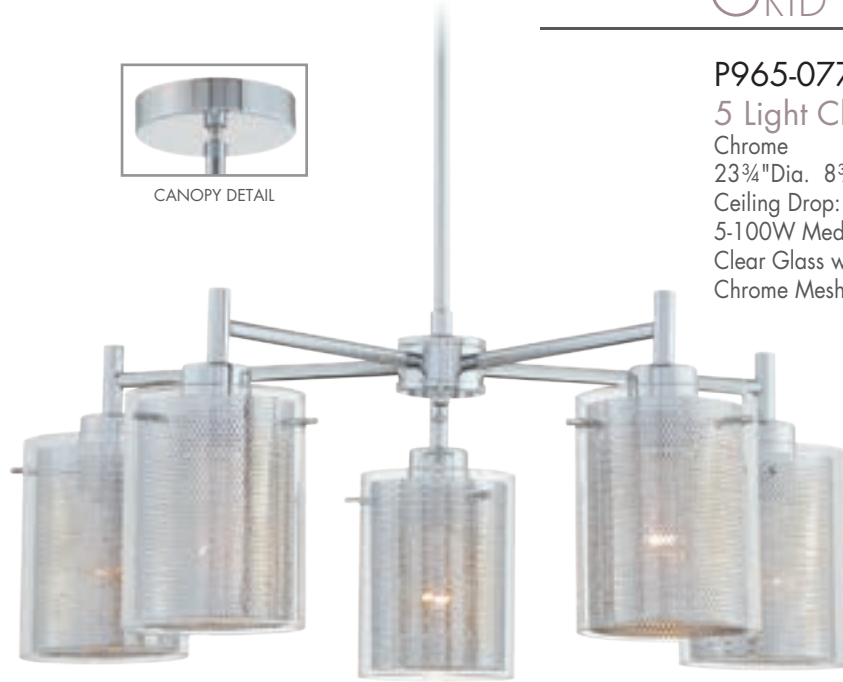

Polished Chrome mesh cylinders are enveloped in Clear glass cylinders giving this collection a unique, modern style. The Chrome finish continues throughout the metal framework giving each design a contemporary gleam.

P965-077
5 Light Chandelier
Chrome
23¾" Dia. 8¾" H
Ceiling Drop: 16¾" - 52¾" H Max.
5-100W Medium Base*
Clear Glass with Interior
Chrome Mesh Shade