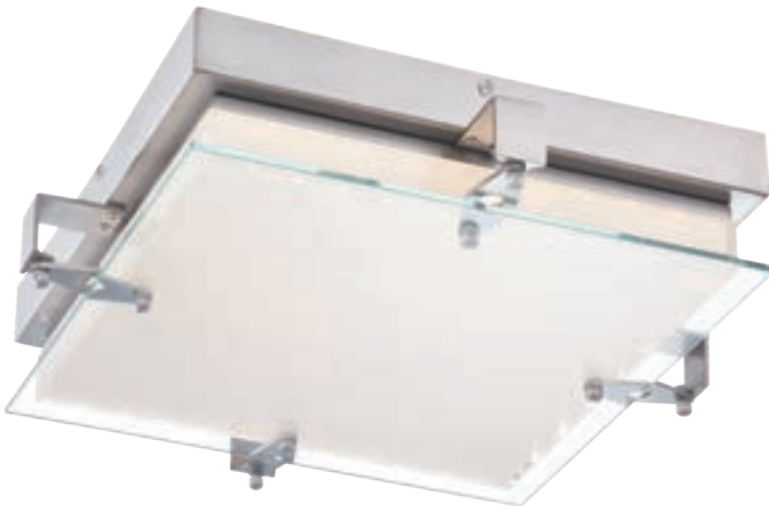

MAY BE MOUNTED

HORIZONTALLY OR VERTICALLY

ADA

P1121-084-L

LED Flush Mount

Brushed Nickel

14<sup>3</sup>/<sub>4</sub>"L 14<sup>3</sup>/<sub>4</sub>"W 3<sup>1</sup>/<sub>2</sub>"H

30W LED