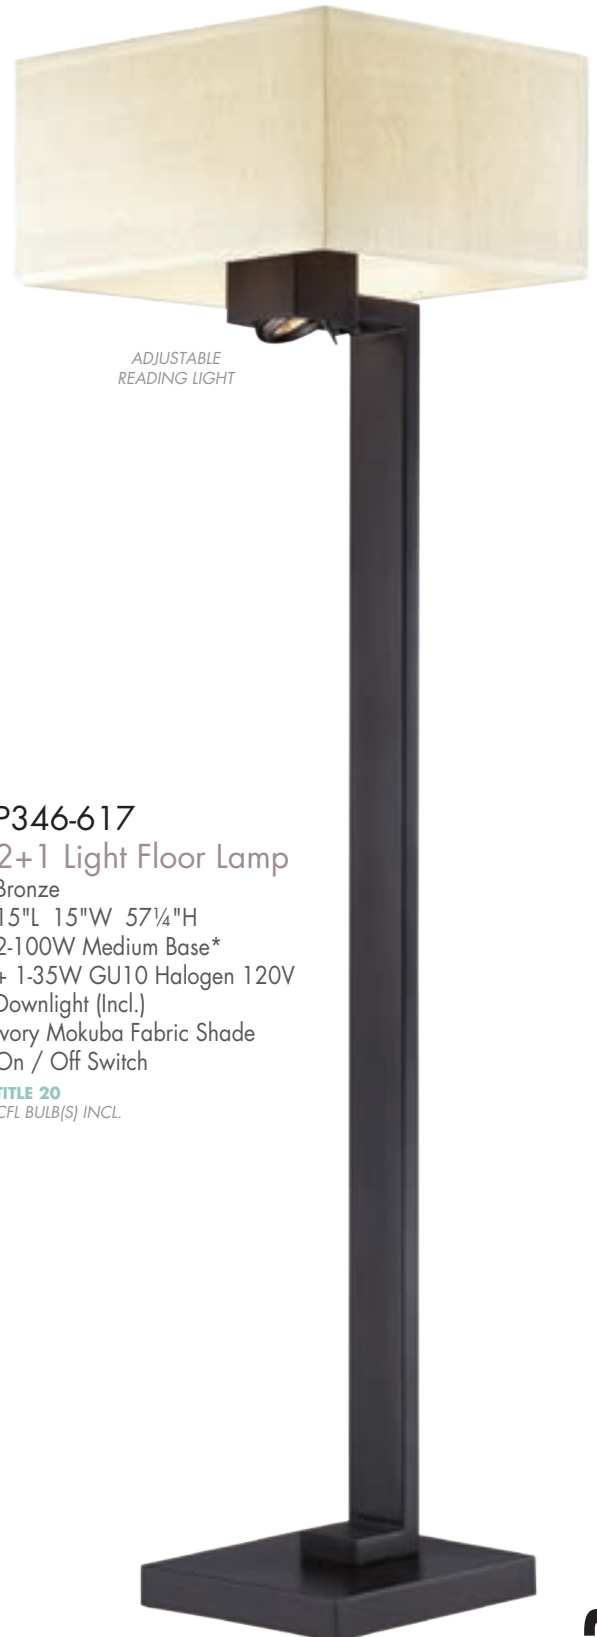

ADJUSTABLE READING LIGHT

P346-617
2+1 Light Floor Lamp

Bronze
15"L 15"W 57¼"H
2-100W Medium Base*
+ 1-35W GU10 Halogen 120V
Downlight (Incl.)
Ivory Mokuba Fabric Shade
On / Off Switch

TITLE 20
CFL BULB(S) INCL.

* Recommended Bulb(s).