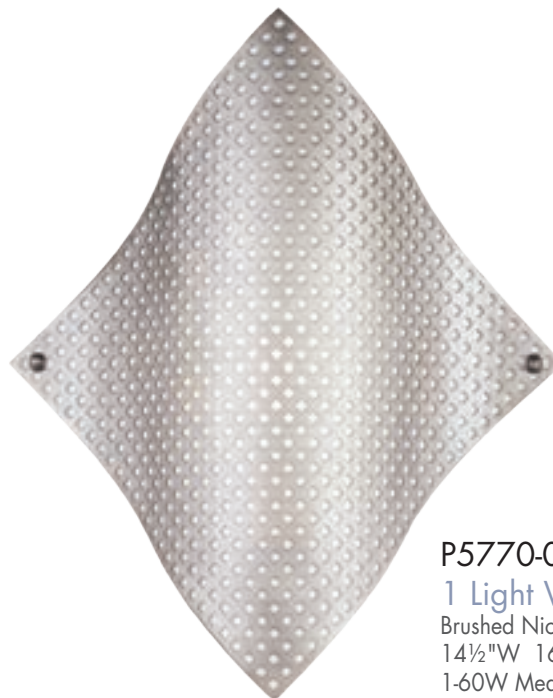

P5742-084
1 Light Table Lamp
Brushed Nickel
7" Dia. 29" H
1-60W Medium Base*
Perforated Steel Shade
White Diffuser
On / Off Pull Chain
TITLE 20
CFL BULB(S) INCL.

P5770-084
1 Light Wall Sconce
Brushed Nickel
14½" W 16¾" H 4" Ext.
1-60W Medium Base*
Perforated Steel Shade
White Diffuser
ADA

* Recommended Bulb(s).