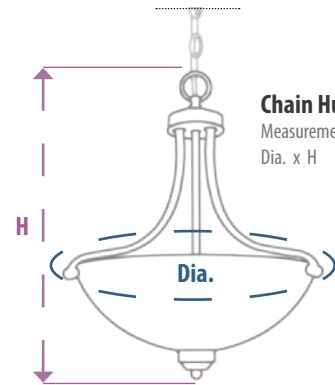

**Rod-Drop Lights**

Measurements:  
Dia. x H  
Adjustable to # "H" Max.

Adjustable  
Down-Rod and  
Canopy

**Chain Hung Lights**

Measurements:  
L x W x H

**Chain Hung Lights**

Measurements:  
Dia. x H

**Rod-Drop Lights**