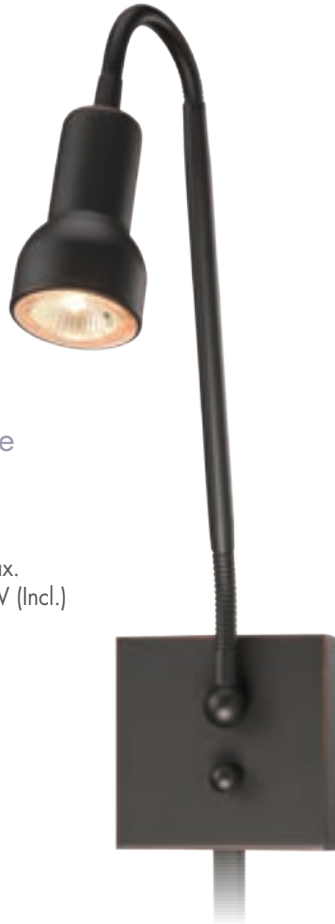

P4401-467
1 Light Low Voltage
Wall Lamp
Sable Bronze Patina
4½"W 25½"H 7"Ext.
Adjustable to 22¾"Ext. Max.
1-50W MR16 Halogen 12V (Incl.)
Metal Shade
Dimmer Switch
Convertible to Pin-Up

SAVE YOUR MARRIAGE™