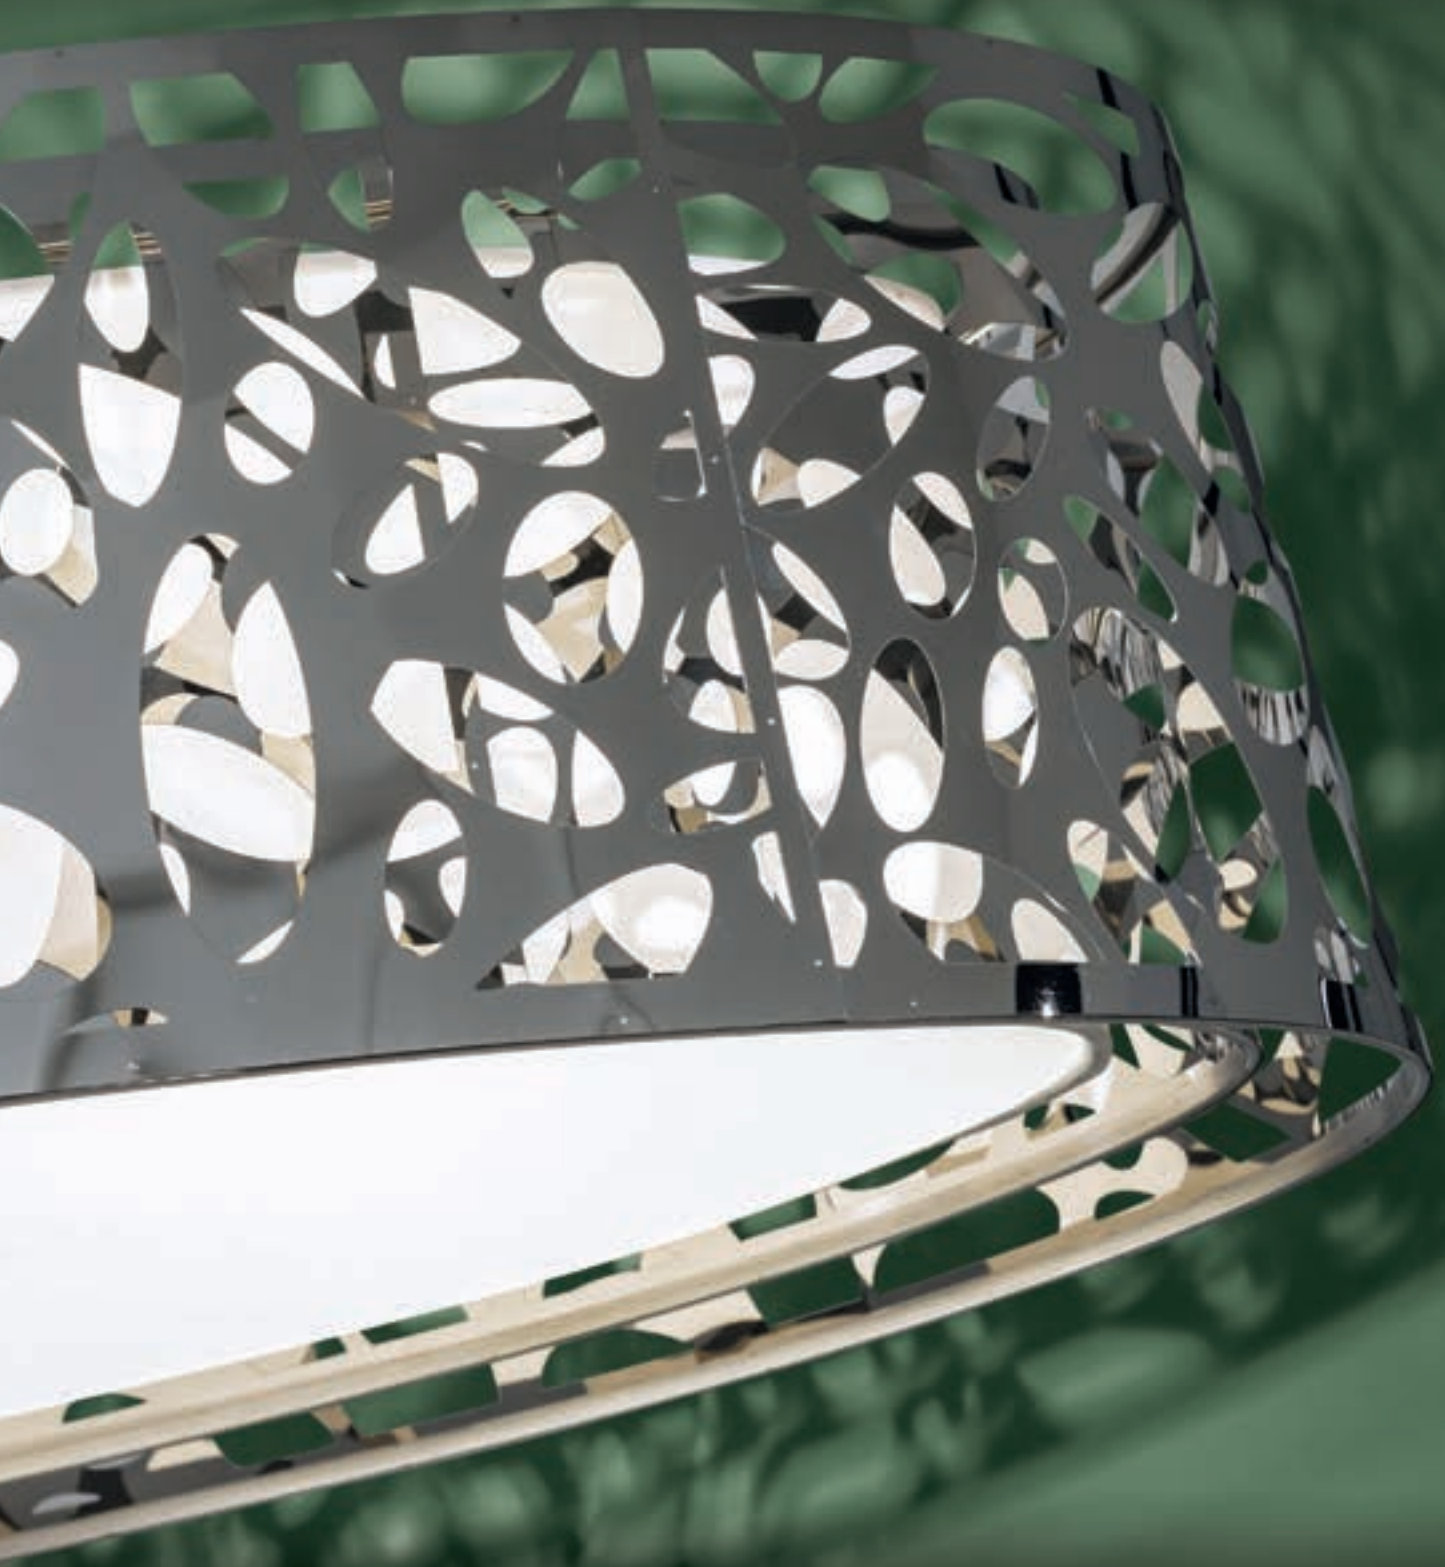

168 LAYOVER FAMILY

GEORGE KOVACS®