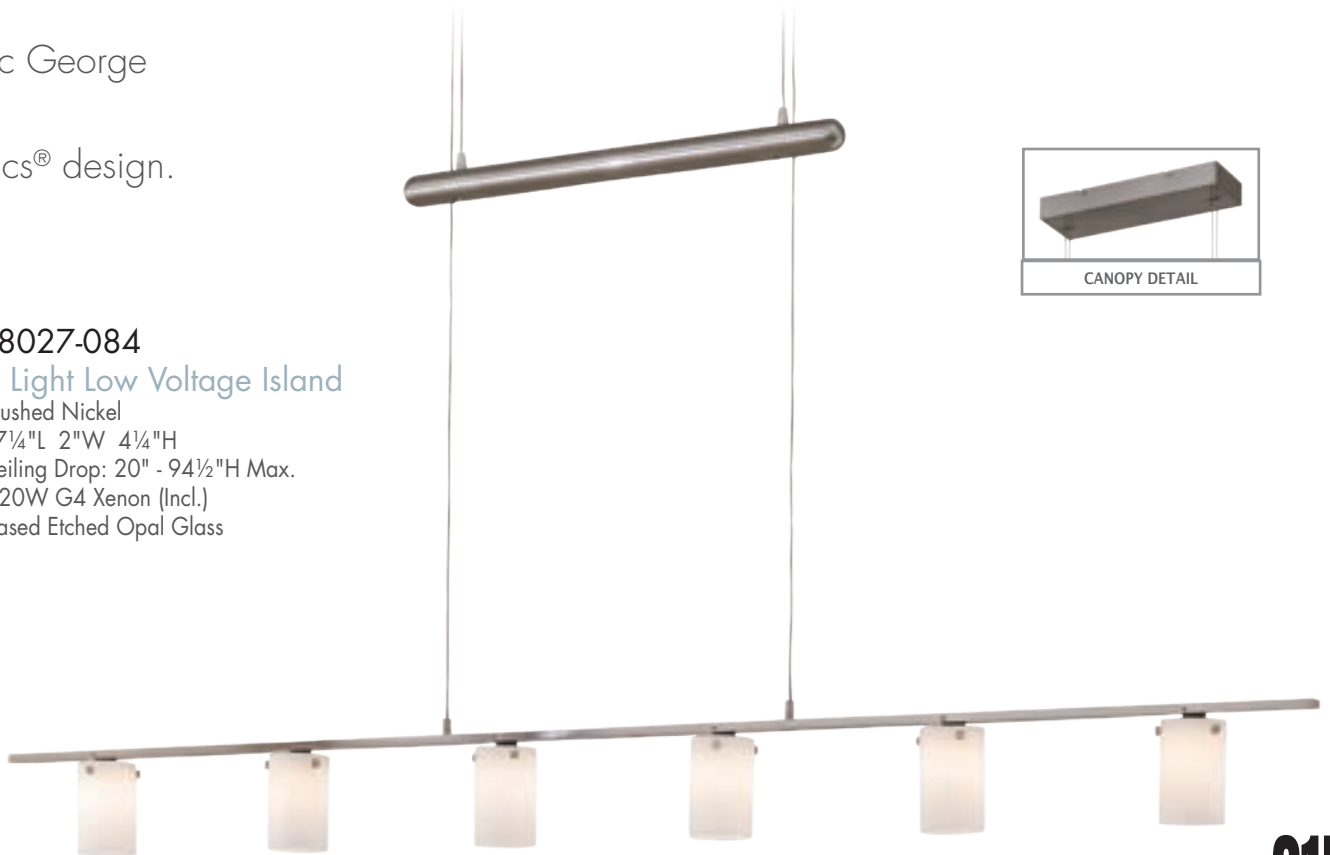

P8027-084
6 Light Low Voltage Island
Brushed Nickel
47¼"L 2"W 4¼"H
Ceiling Drop: 20" - 94½"H Max.
6-20W G4 Xenon (Incl.)
Cased Etched Opal Glass