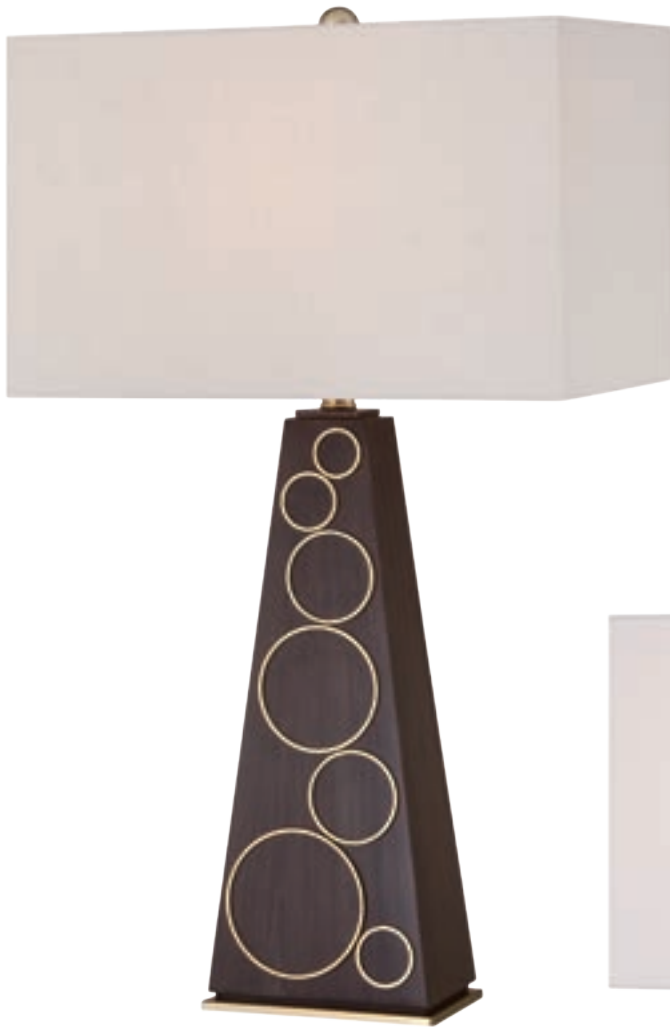

P1610-0
1 Light Table Lamp
Dark Walnut
with Honey Gold Accents
17"L 11"W 29½"H
1-100W Medium Base*
Pure White Linen Shade
On / Off Switch

TITLE 20
CFL BULB(S) INCL.