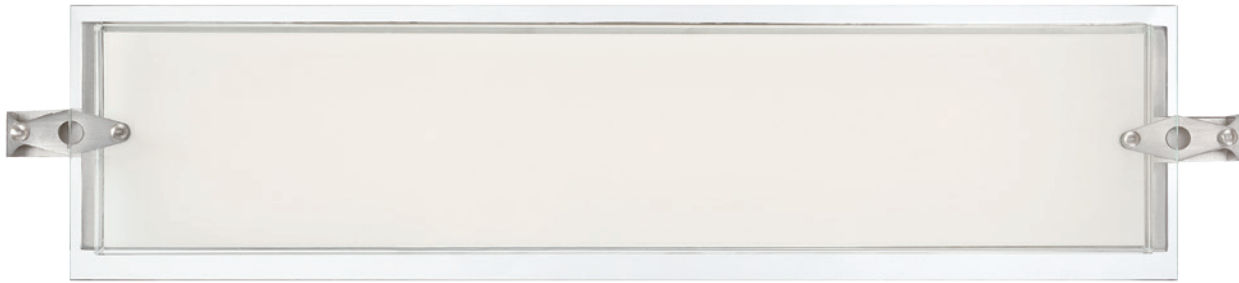

P1123-084-L

LED Bath

Brushed Nickel

26³/₄"W 6"H 3¹/₂"Ext.

40W LED

1963 Lumens

Clear Flat Panel Glass

Mitered White Glass

MAY BE MOUNTED

HORIZONTALLY OR VERTICALLY

ADA