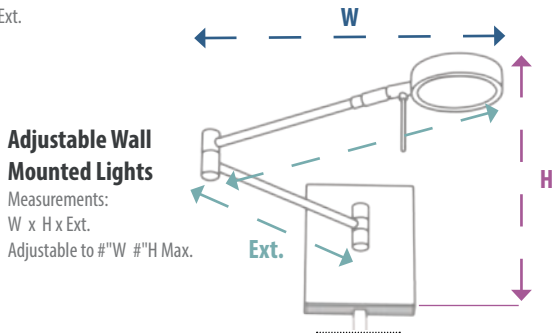

Adjustable Wall Mounted Lights

Measurements:
W x H x Ext.
Adjustable to # "W" # "H" Max.