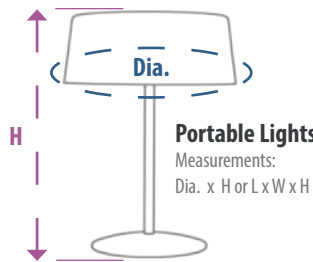

Portable Lights

Measurements:
Dia. x H or L x W x H