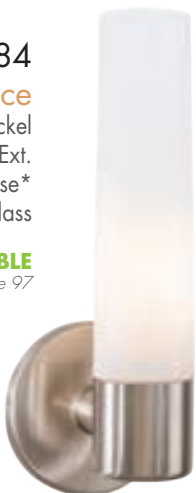

**LED AVAILABLE**  
See page 97

P5041-144

1 Light Wall Sconce

Brushed Stainless Steel  
4¾"W 12½"H 4¾"Ext.  
1-60W T10 Medium Base\*  
Cased Etched Opal Glass

P5041-248

1 Light Wall Sconce

Honey Gold  
4¾"W 12½"H 4¾"Ext.  
1-60W T10 Medium Base\*  
Cased Etched Opal Glass