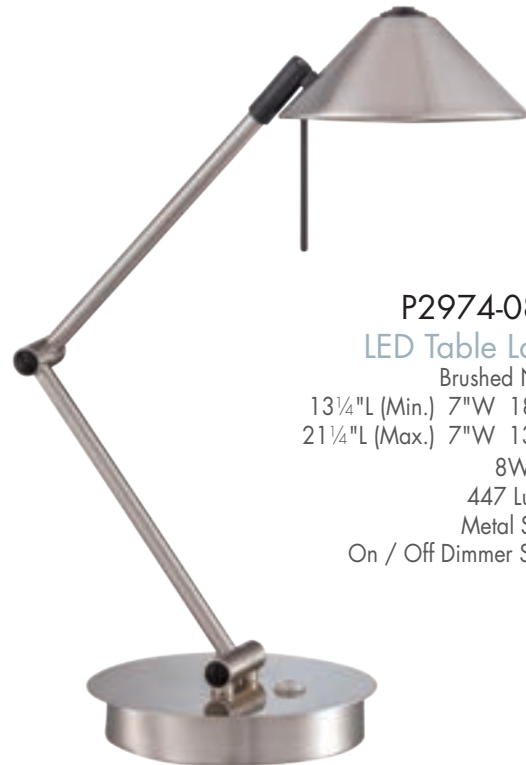

P2974-084-L
LED Table Lamp
Brushed Nickel
13¼"L (Min.) 7"W 18½"H
21¼"L (Max.) 7"W 13½"H
8W **LED**
447 Lumens
Metal Shade
On / Off Dimmer Switch