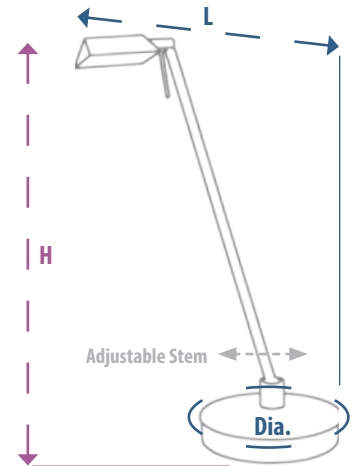

# MEASUREMENTS SPECIFICATIONS

**Wall Mounted Lights**

Measurements:  
W x H x Ext.

**Ceiling Mount Lights**

Measurements:  
Dia. x H

**Ceiling Mount Lights**

Measurements:  
L x W x H

**Adjustable Portable Lights**