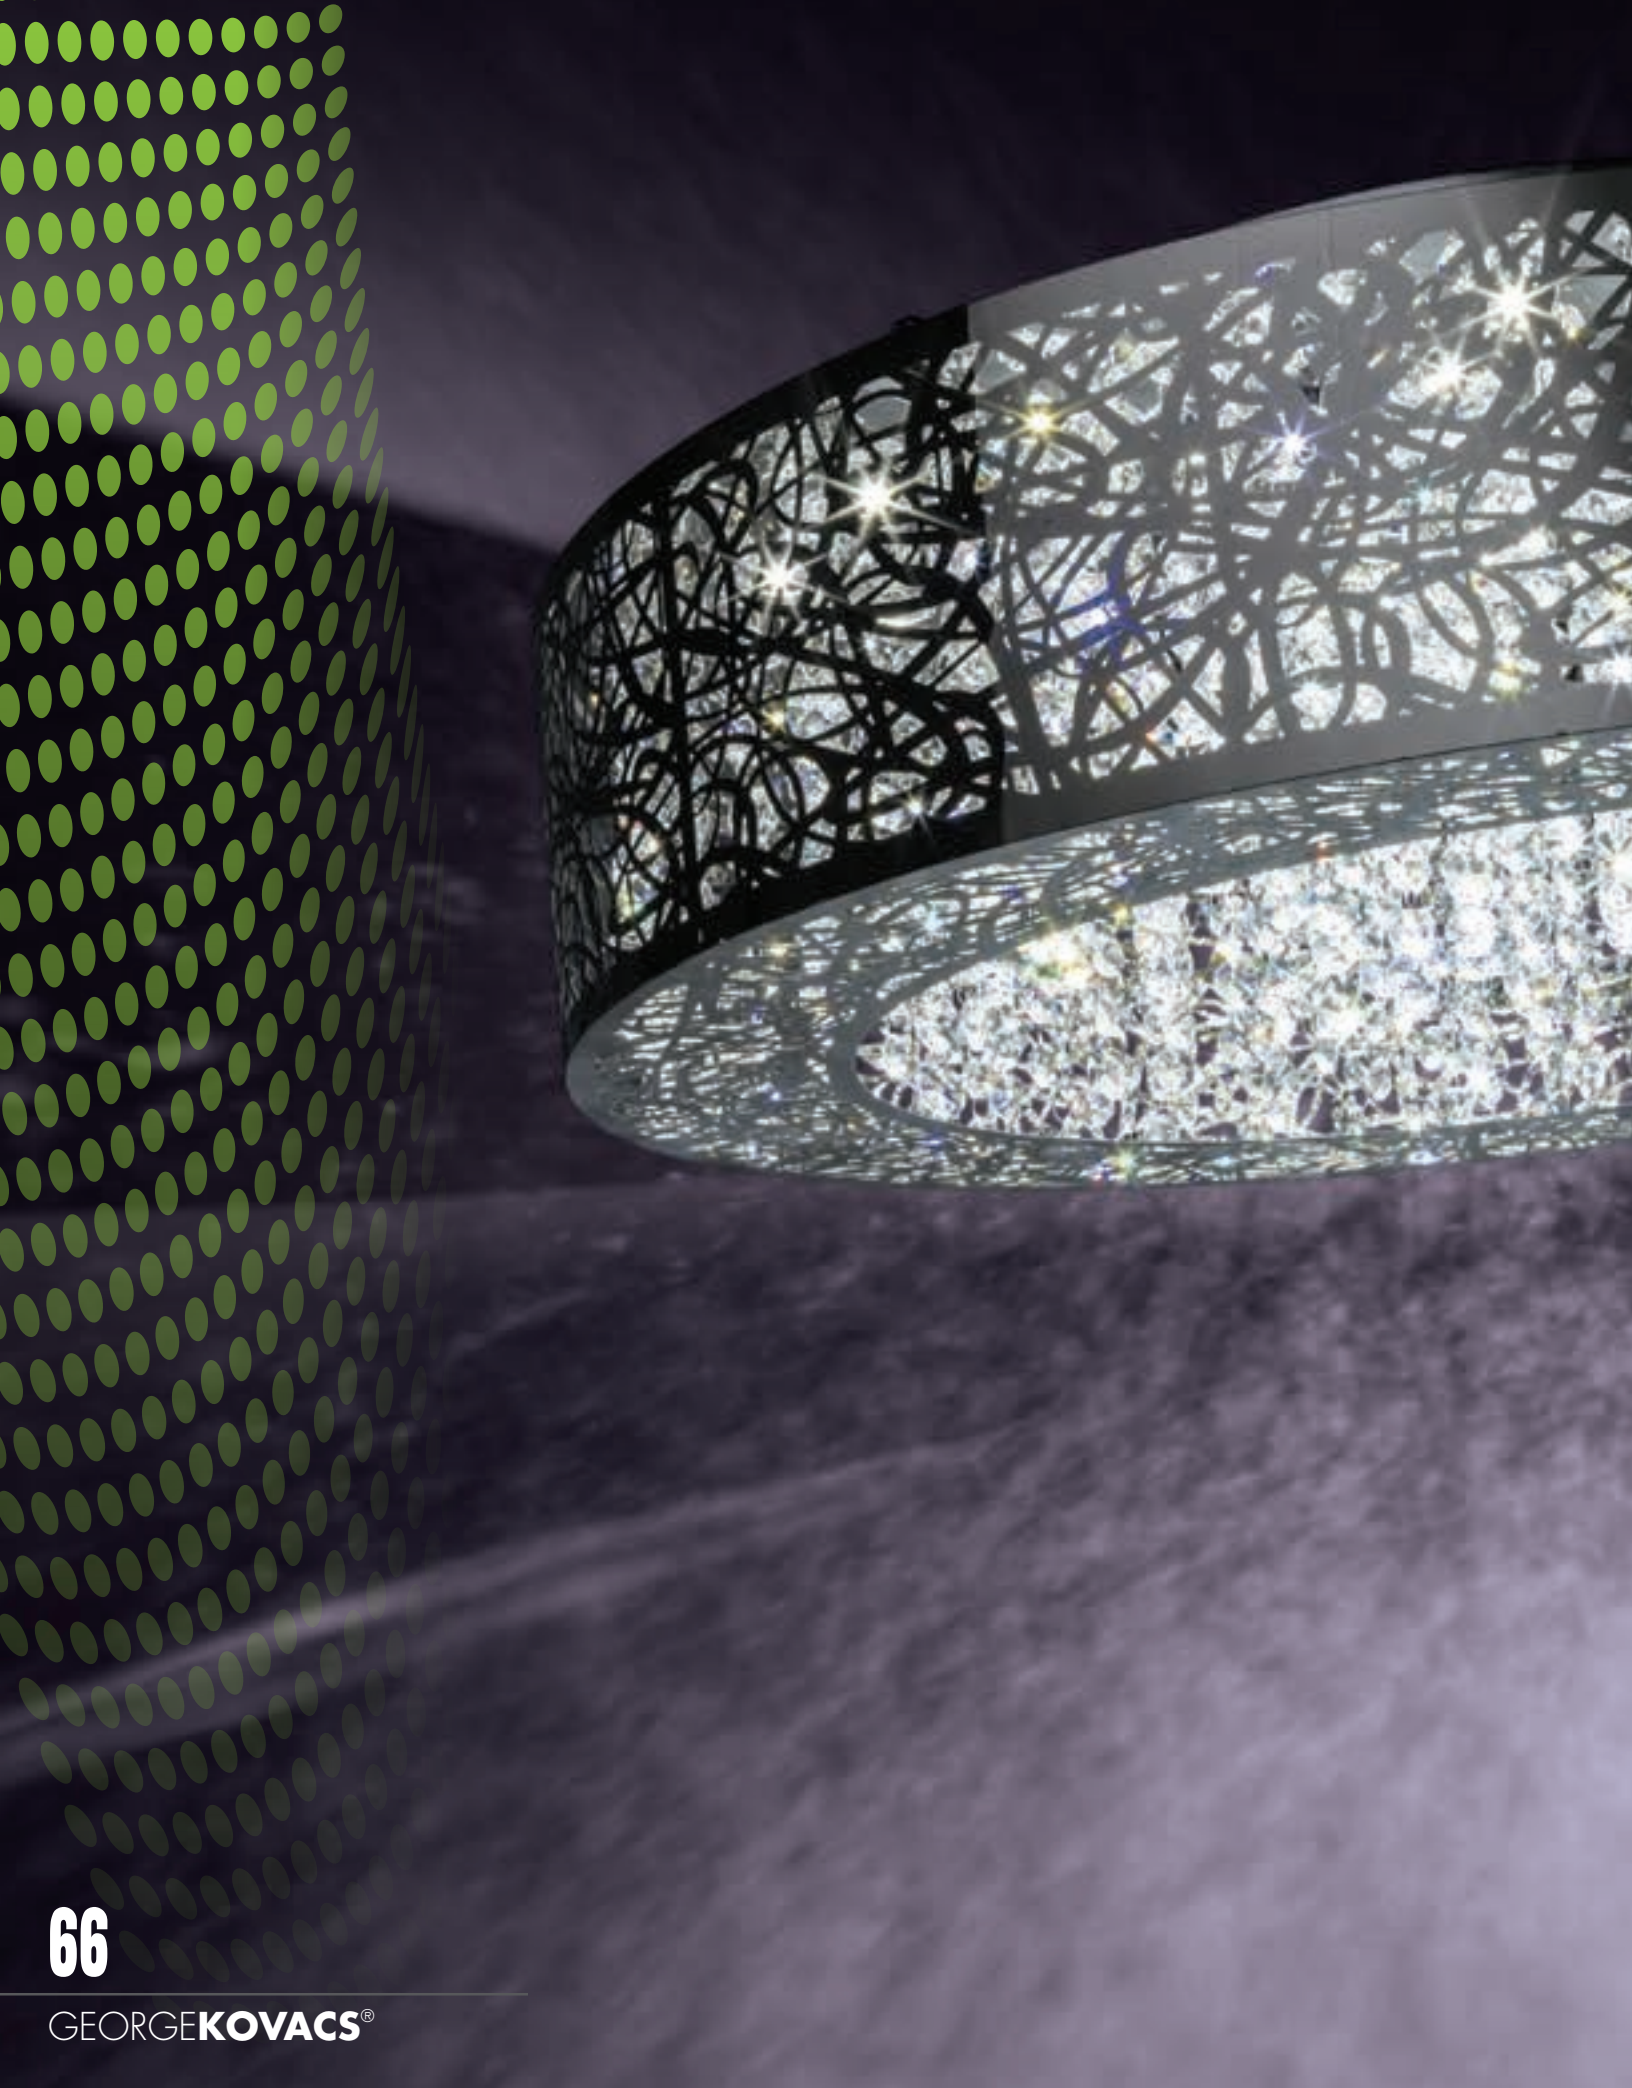

# LED

An innovator in lighting for over 60 years, George Kovacs® creates **LED** (Light Emitting Diodes) lighting that achieves beautiful light with an environmental advantage. Our **LED** lights supply illumination at a considerable energy savings over comparable incandescent bulbs while providing a life span in excess of 30,000 hours.