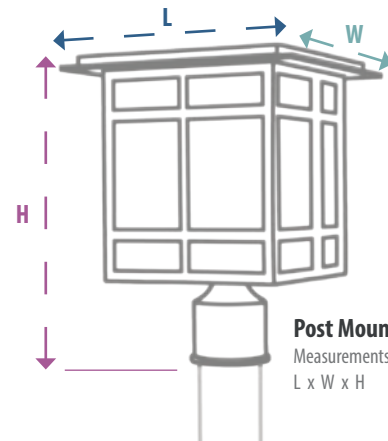

Post Mount Lights

Post Mount Lights

Measurements:
L x W x H