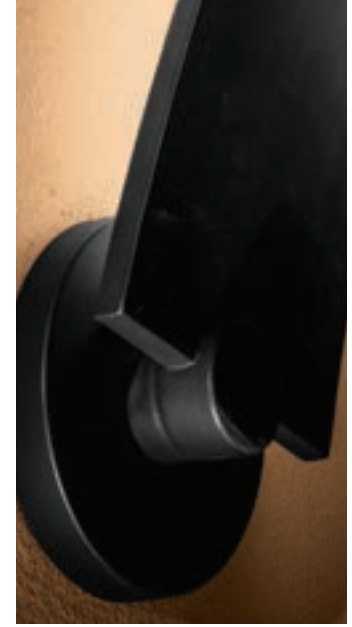

FLIPOUT FAMILY LED

Outdoor and Indoor

Subtle in both form

and finish, Flipout

is designed to

complement any

home. A curving

cantilevered

plane eclipses a

cascading glow of

LED illumination.

P1234-295-L

LED Wall Sconce

Sand Silver

5"W 8¼"H 4"Ext.

8W LED

452 Lumens

Frosted White Glass Diffuser

ADA

P1234-066-L

LED Wall Sconce

Black

5"W 8¼"H 4"Ext.

8W LED

452 Lumens

Frosted White Glass Diffuser

ADA

(See opposite page)