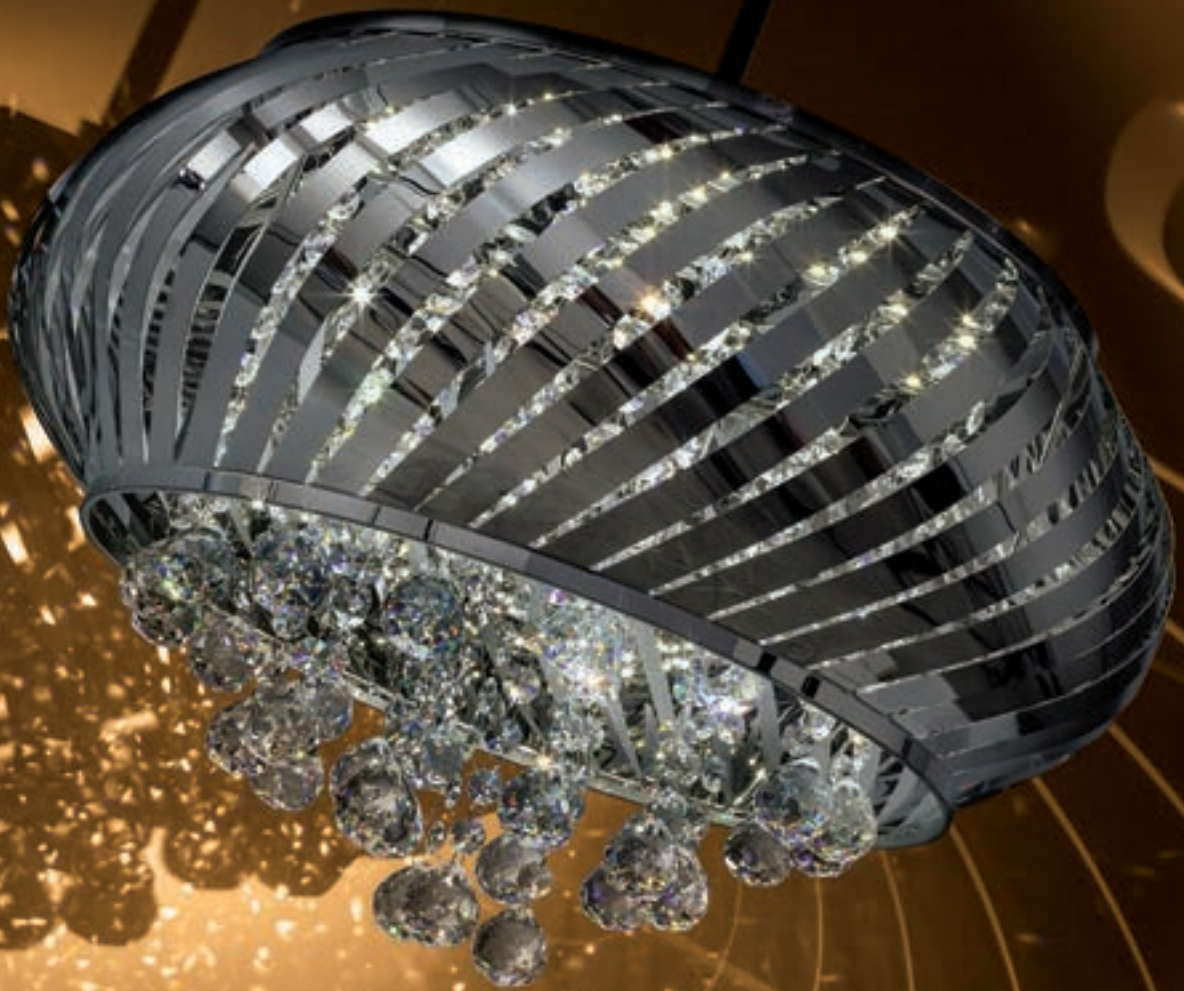

**72** HOOKED FAMILY **LED**

GEORGE KOVACS®

**P1111-613-L**  
LED Flush Mount  
Polished Nickel  
14"L 14"W 3½"H  
30W LED  
977 Lumens  
Etched White Glass

**P1113-613-L**  
LED Bath  
Polished Nickel  
25"W 6"H 3¼"Ext.  
40W LED  
1452 Lumens  
Etched White Glass  
MAY BE MOUNTED  
HORIZONTALLY OR VERTICALLY  
ADA

**P1110-613-L**  
LED Wall Sconce  
Polished Nickel  
6"W 11¼"H 2¼"Ext.  
12W LED  
500 Lumens  
Etched White Glass  
MAY BE MOUNTED  
HORIZONTALLY OR VERTICALLY  
ADA

74 WOVEN GEMS FAMILY LED

GEORGE KOVACS®