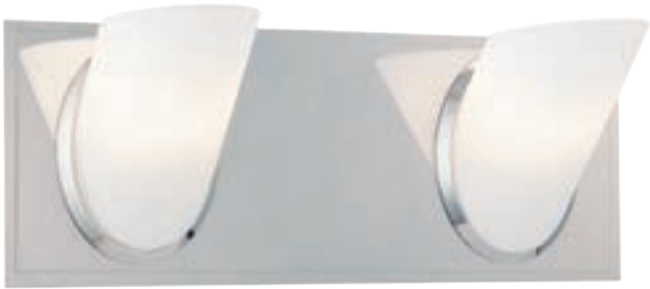

BATH ART

ANGLE

P5942-077

2 Light Bath

Chrome
13½"W 5"H 5"Ext.
2-60W G9 Xenon (Incl.)
Etched Opal Glass