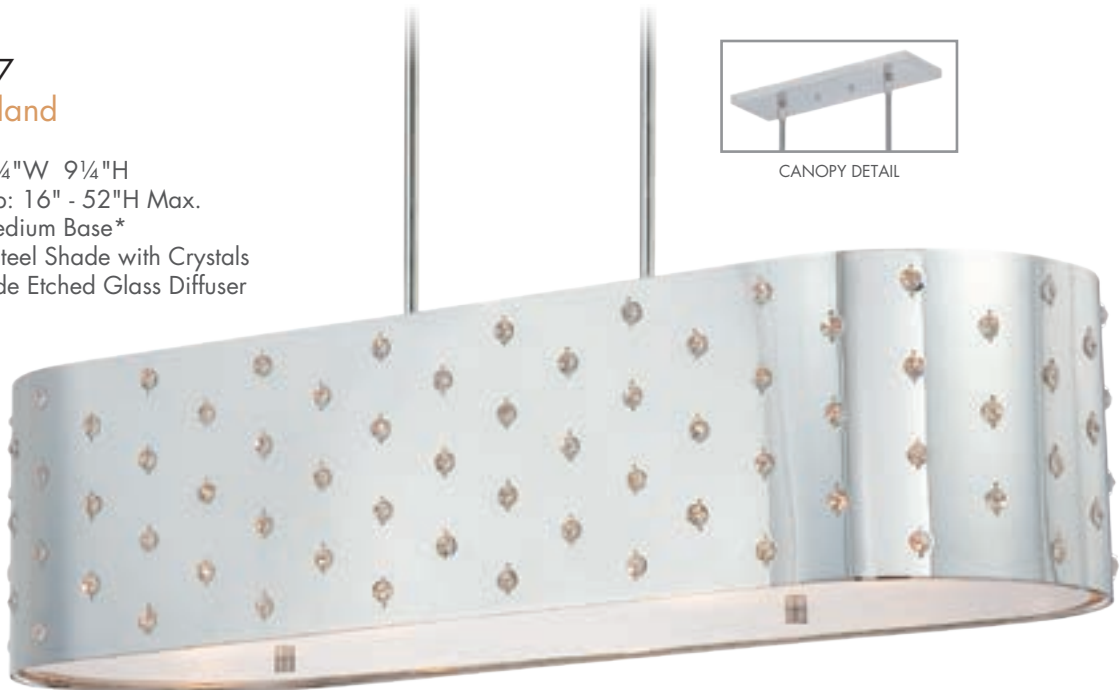

* Recommended Bulb(s).