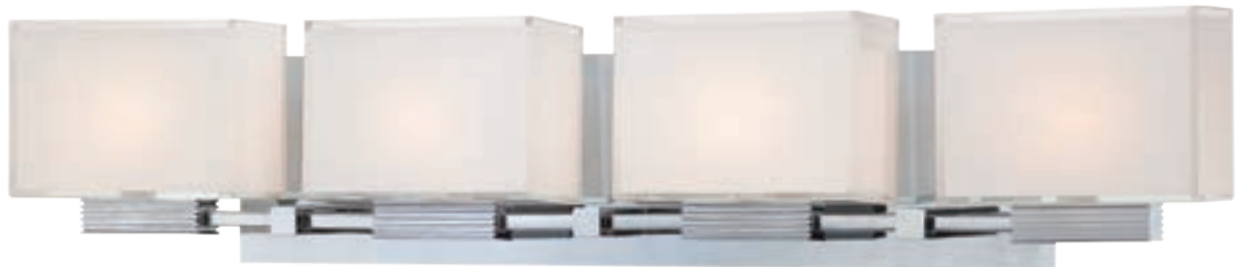

P5211-615B
1 Light Bath
Dorian Bronze™
7"W 6"H 6"Ext.
1-75W G9 Xenon (Incl.)
Mitered White Glass

P5212-615B
2 Light Bath
Dorian Bronze™
13¾"W 6"H 5"Ext.
2-75W G9 Xenon (Incl.)
Mitered White Glass

P5213-615B
3 Light Bath
Dorian Bronze™
21½"W 6"H 5"Ext.
3-75W G9 Xenon (Incl.)
Mitered White Glass

P5214-077
4 Light Bath
Chrome
29¼"W 6"H 5"Ext.
4-75W G9 Xenon (Incl.)
Mitered White Glass