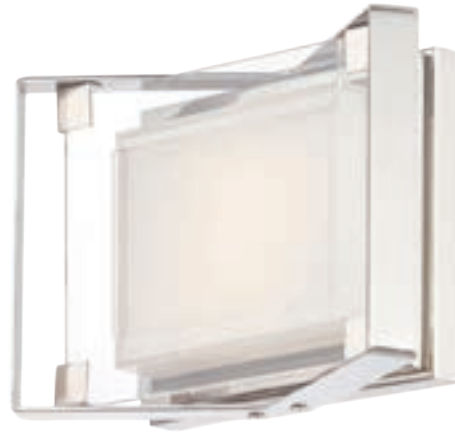

P1181-613-L

LED Bath

Polished Nickel

10"W 6¾"H 3¾"Ext.

10W **LED**

384 Lumens

Mitered White Glass

with Clear Acrylic Accent

ADA