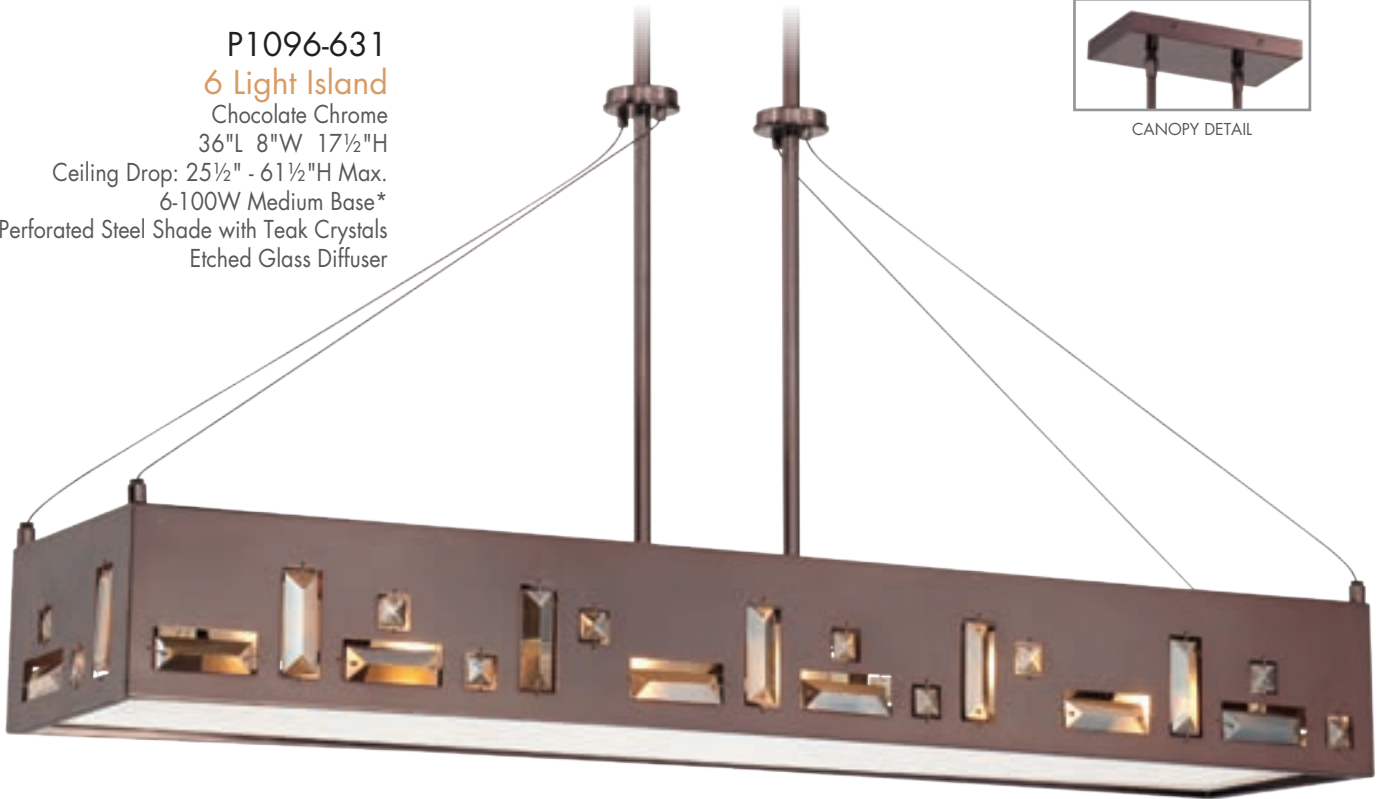

## 6 Light Island

Chocolate Chrome  
36"L 8"W 17½"H

Ceiling Drop: 25½" - 61½"H Max.

6-100W Medium Base\*

Perforated Steel Shade with Teak Crystals  
Etched Glass Diffuser

CANOPY DETAIL

P1093-631