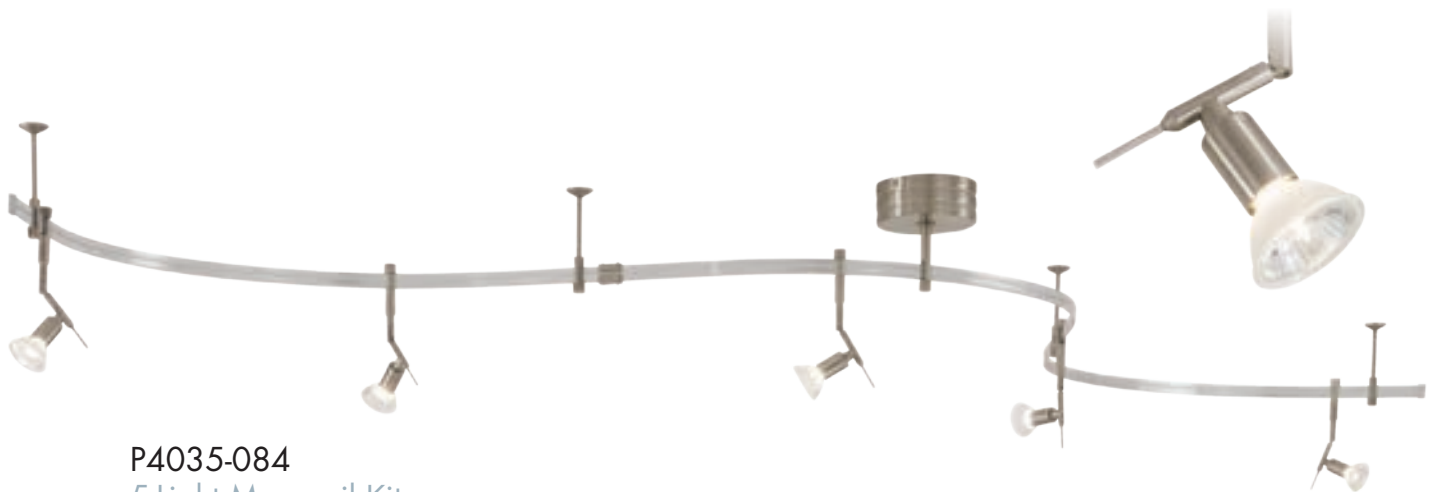

P4035-084 5-Light Monorail Kit

- Finish: Brushed Nickel
- Transformer: 150W 12V Electronic (GKTF01-084)
- Lamps: 5-20W MR-16
- Max. Rail Length: 10' (field cuttable & flexible)
- Standoffs: Four 5 1/4"L (GKST1000-084)
- Pendant Fixture: 5 (PA4035-H-084)