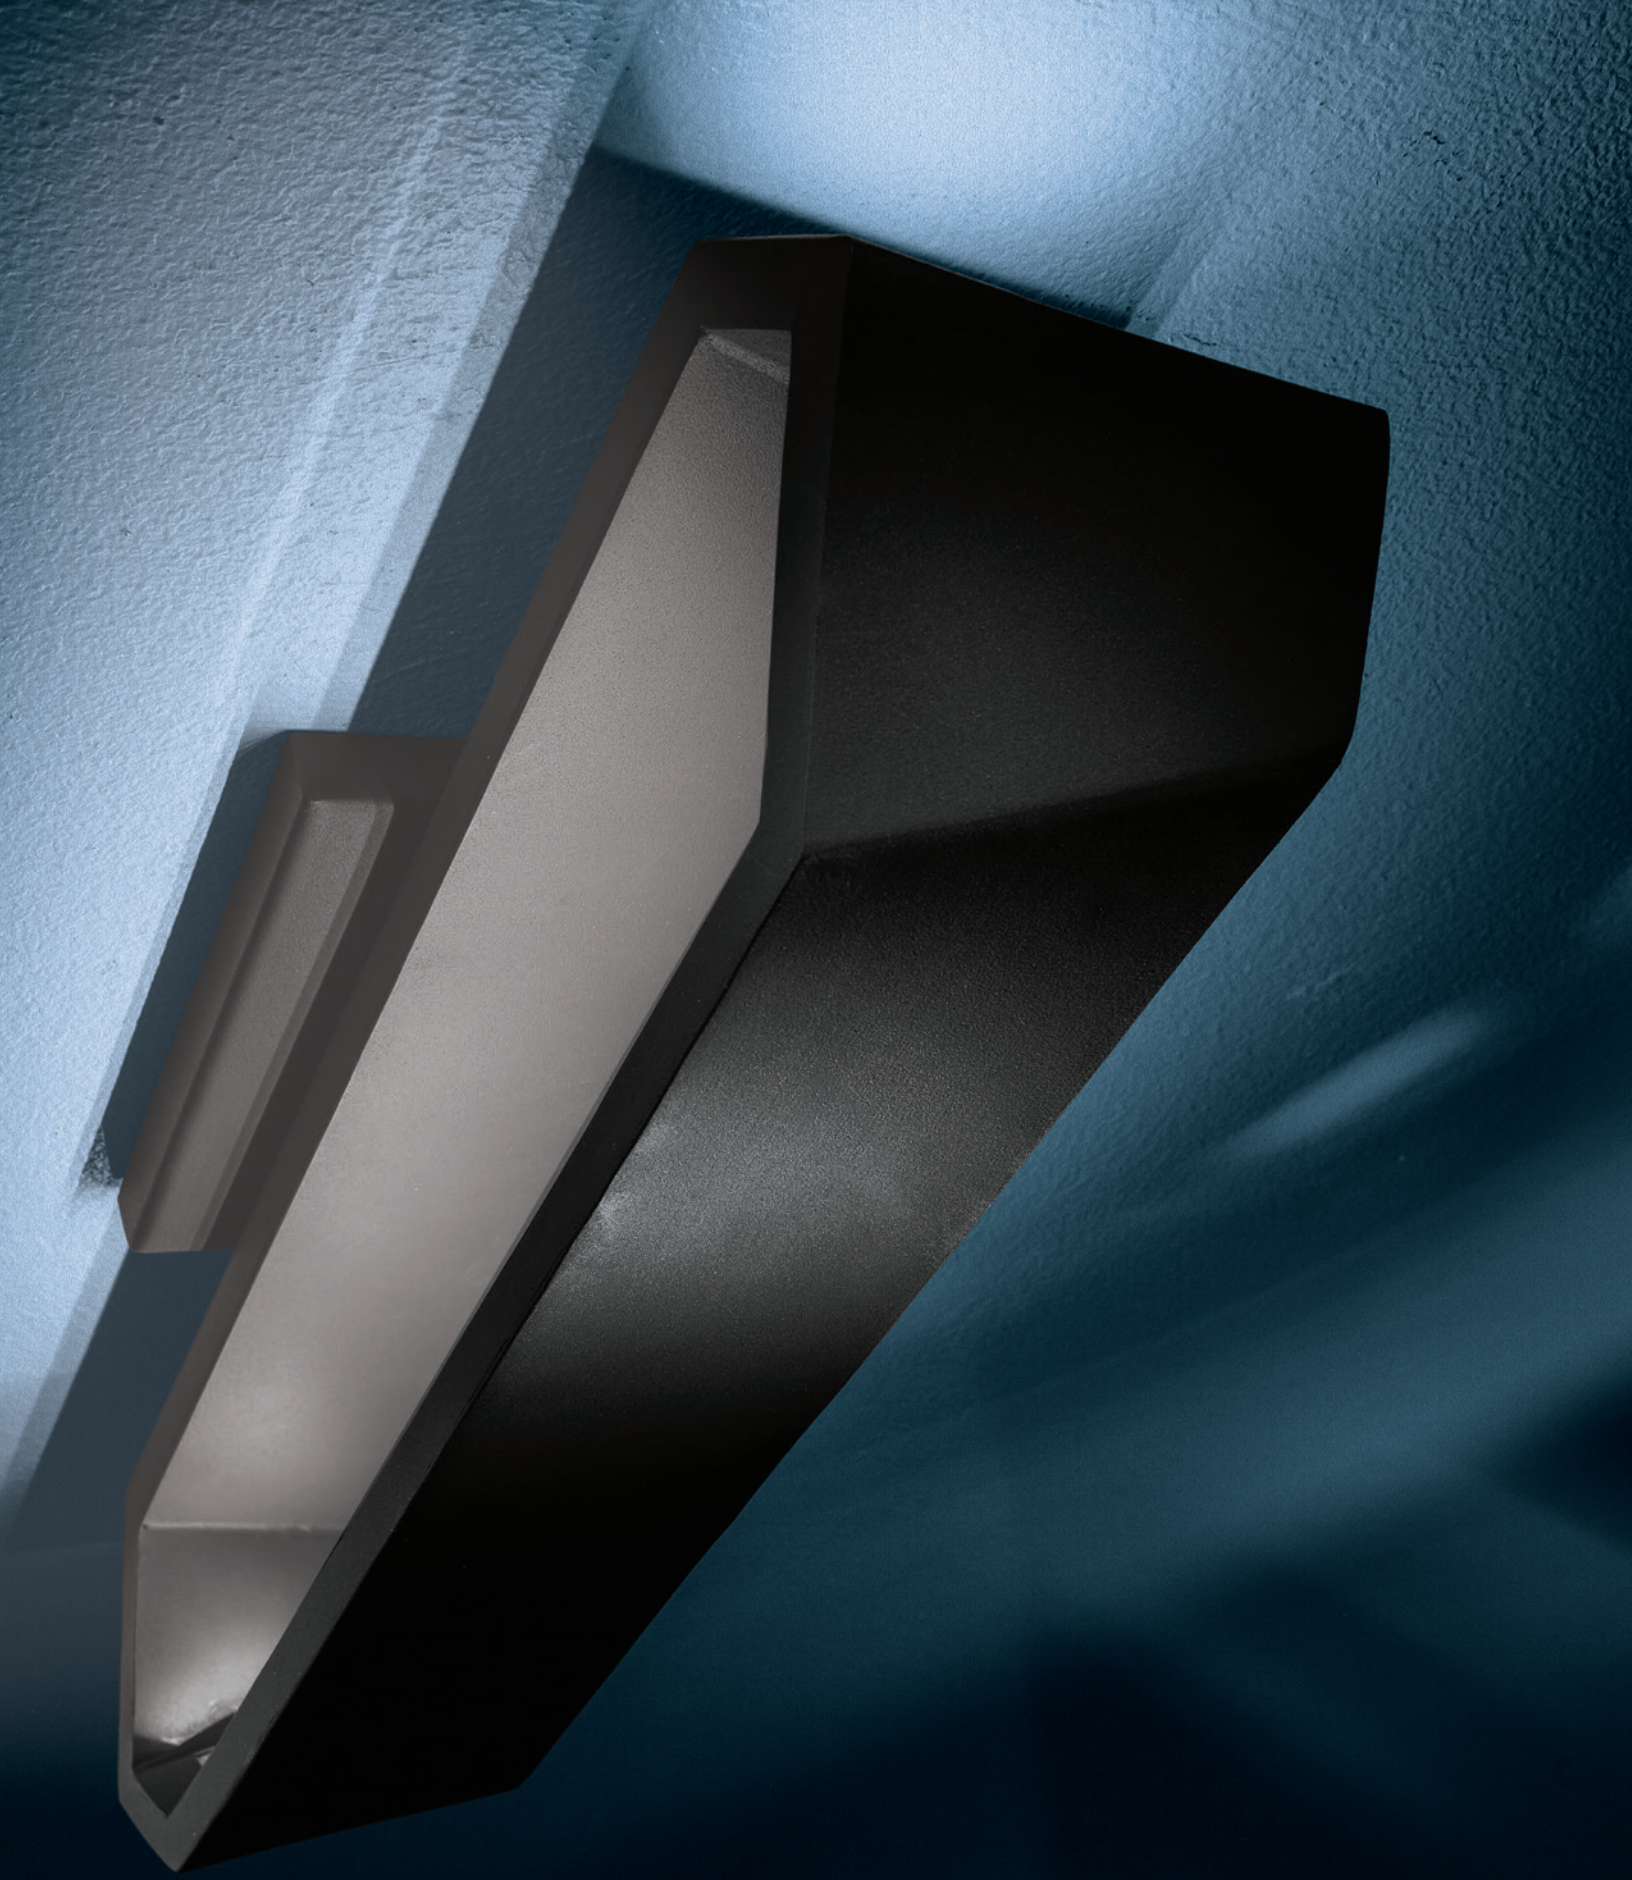

20 PITCH FAMILY **LED**

GEORGEKOVACS®