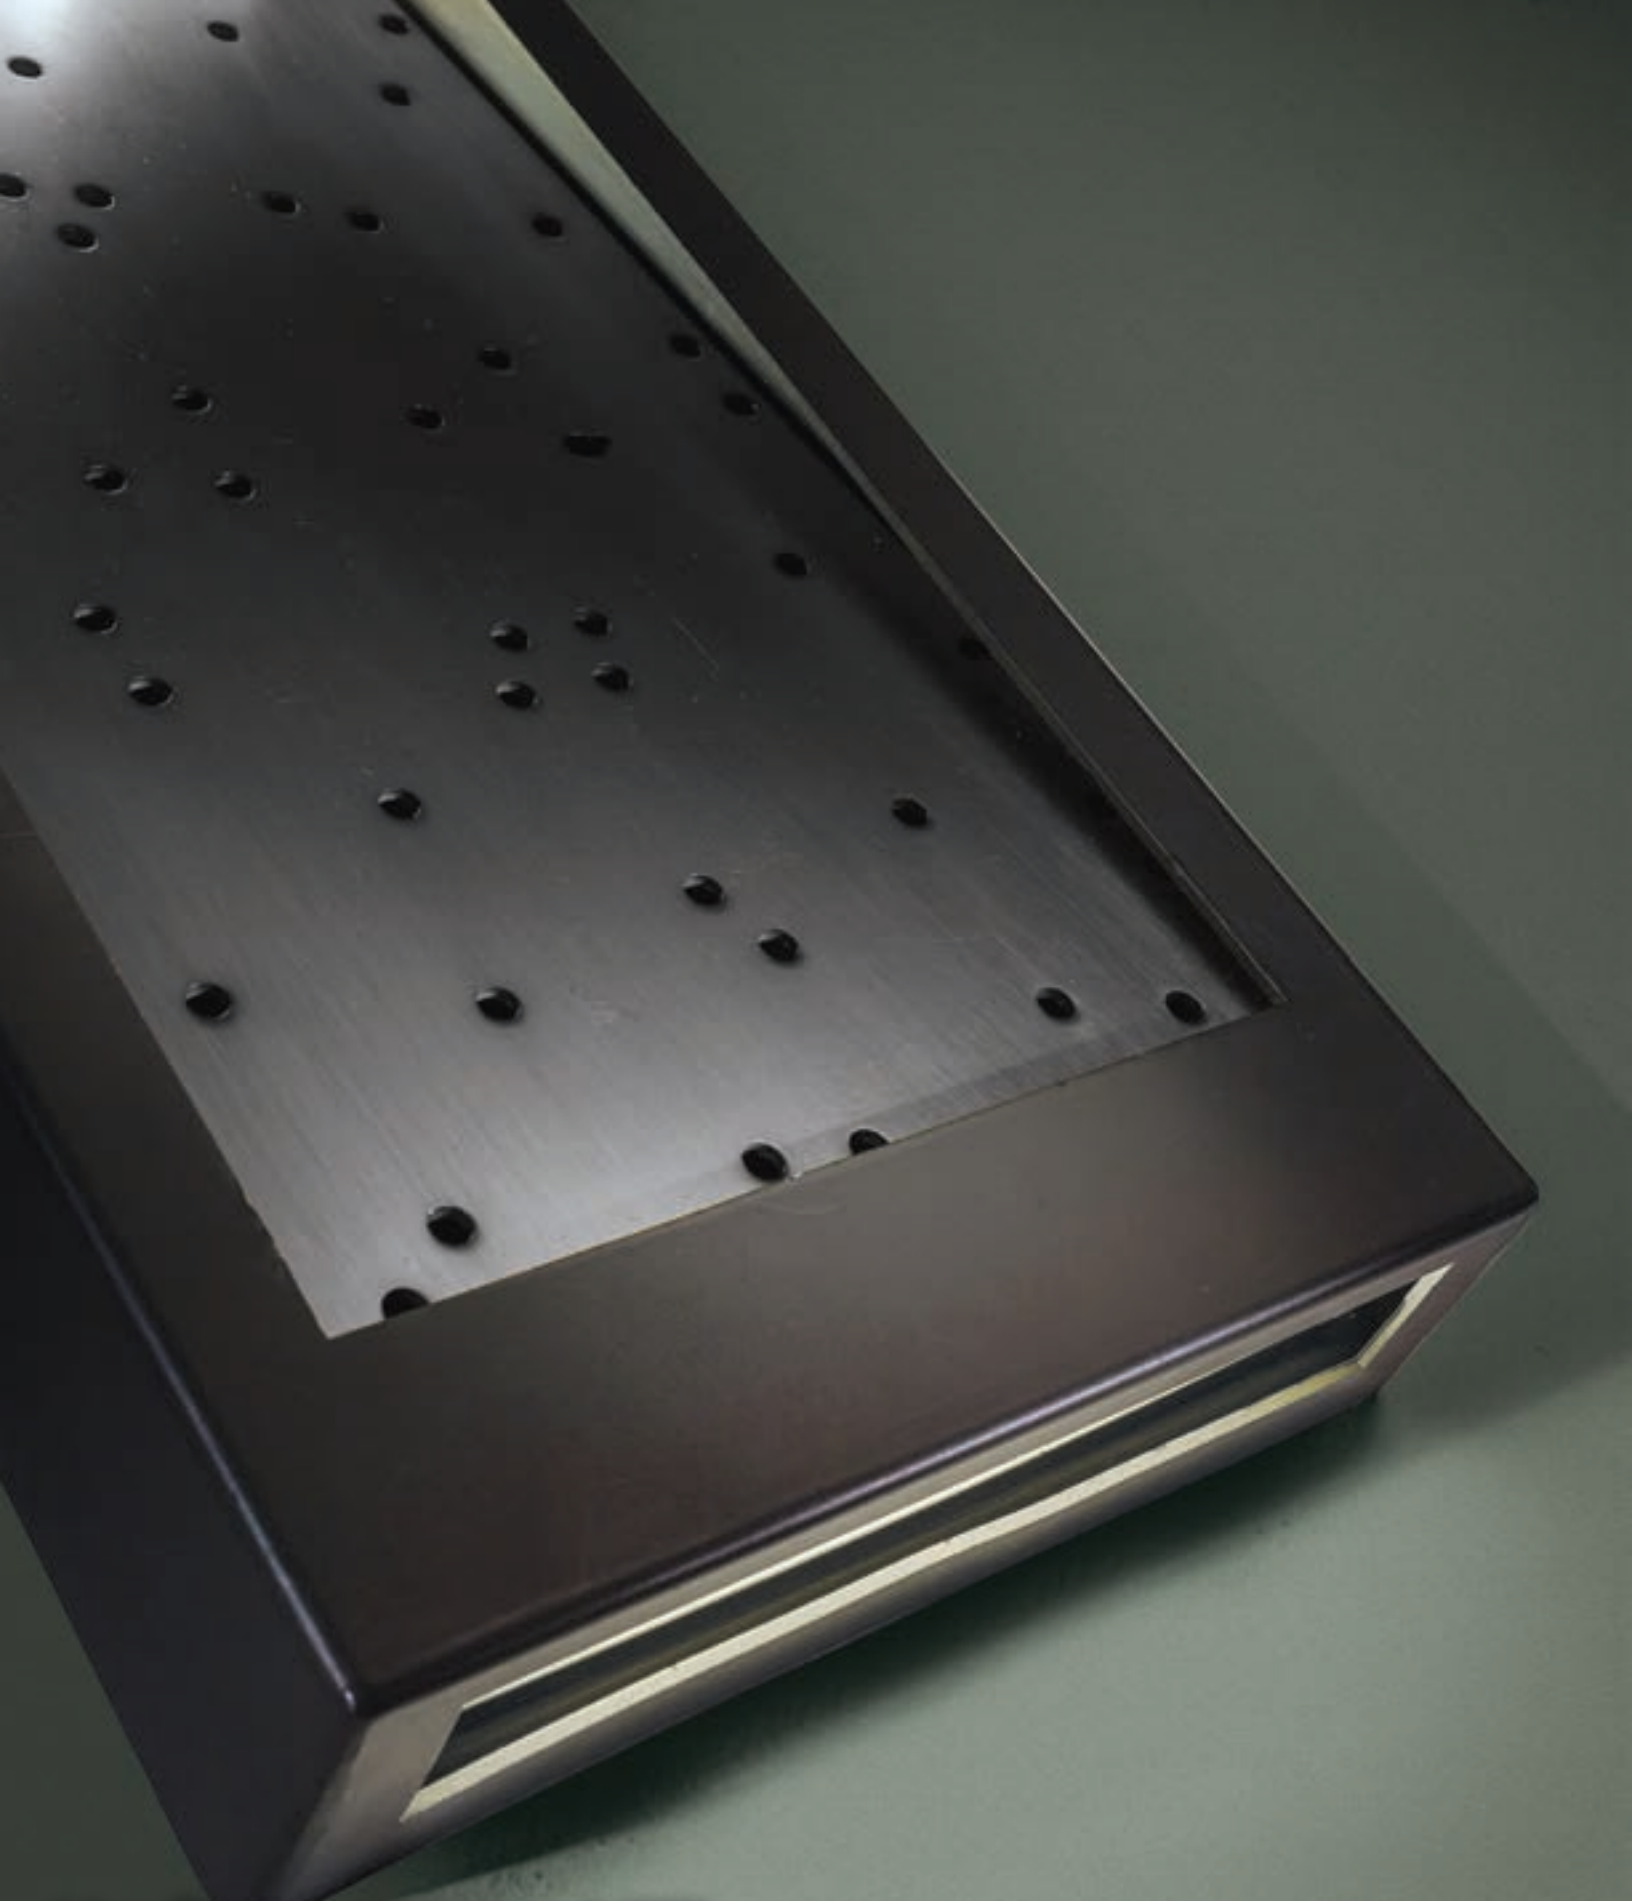

Sand Bronze  
6½"W 10½"H 4"Ext.

15W LED

484 Lumens

White Screen Printed Glass  
(CONVERTIBLE TO FLUSH MOUNT)

ADA

FOR WET LOCATION

See Page 320-325 for Additional LED details.

The magical appeal of an illuminated LED glass box, suspended within a framework of Sand Bronze aluminum is perfectly captured in this, our unique modern lantern design. A clean modern aesthetic fully realized.

P1202-287-L  
LED Pocket Lantern

Sand Bronze  
6½"W 6½"H 4"Ext.

8W LED

229 Lumens

White Screen Printed Glass  
(CONVERTIBLE TO FLUSH MOUNT)

ADA

OUTLINE FAMILY LED 59

GEORGEKOVACS®

**60** PINBALL FAMILY **LED**

GEORGEKOVACS®

P1228-564-L  
LED Pocket Lantern  
Oil Rubbed Bronze  
with Silver Dust  
7"W 14"H 2"Ext.  
10W LED  
316 Lumens  
Etched White Glass Diffuser  
ADA

See Page 320-325 for Additional LED details.