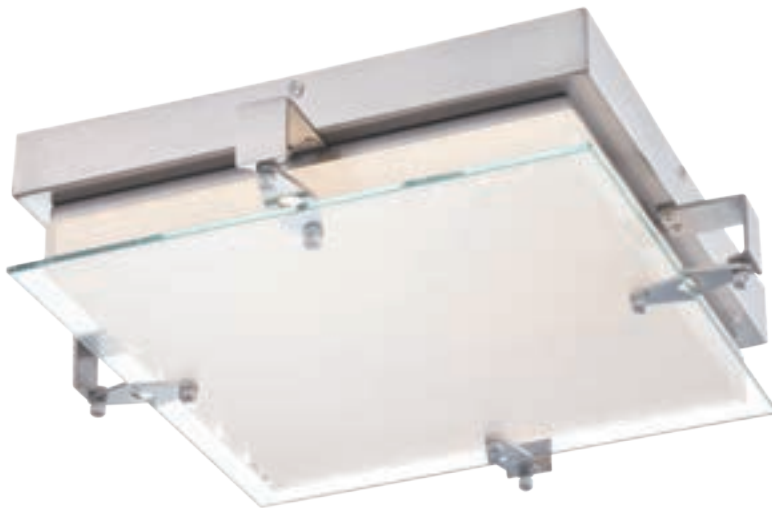

Mitered White Glass

MAY BE MOUNTED  
HORIZONTALLY OR VERTICALLY

ADA

**P1121-084-L**

**LED Flush Mount**

Brushed Nickel  
14¾"L 14¾"W 3½"H

30W LED

1270 Lumens