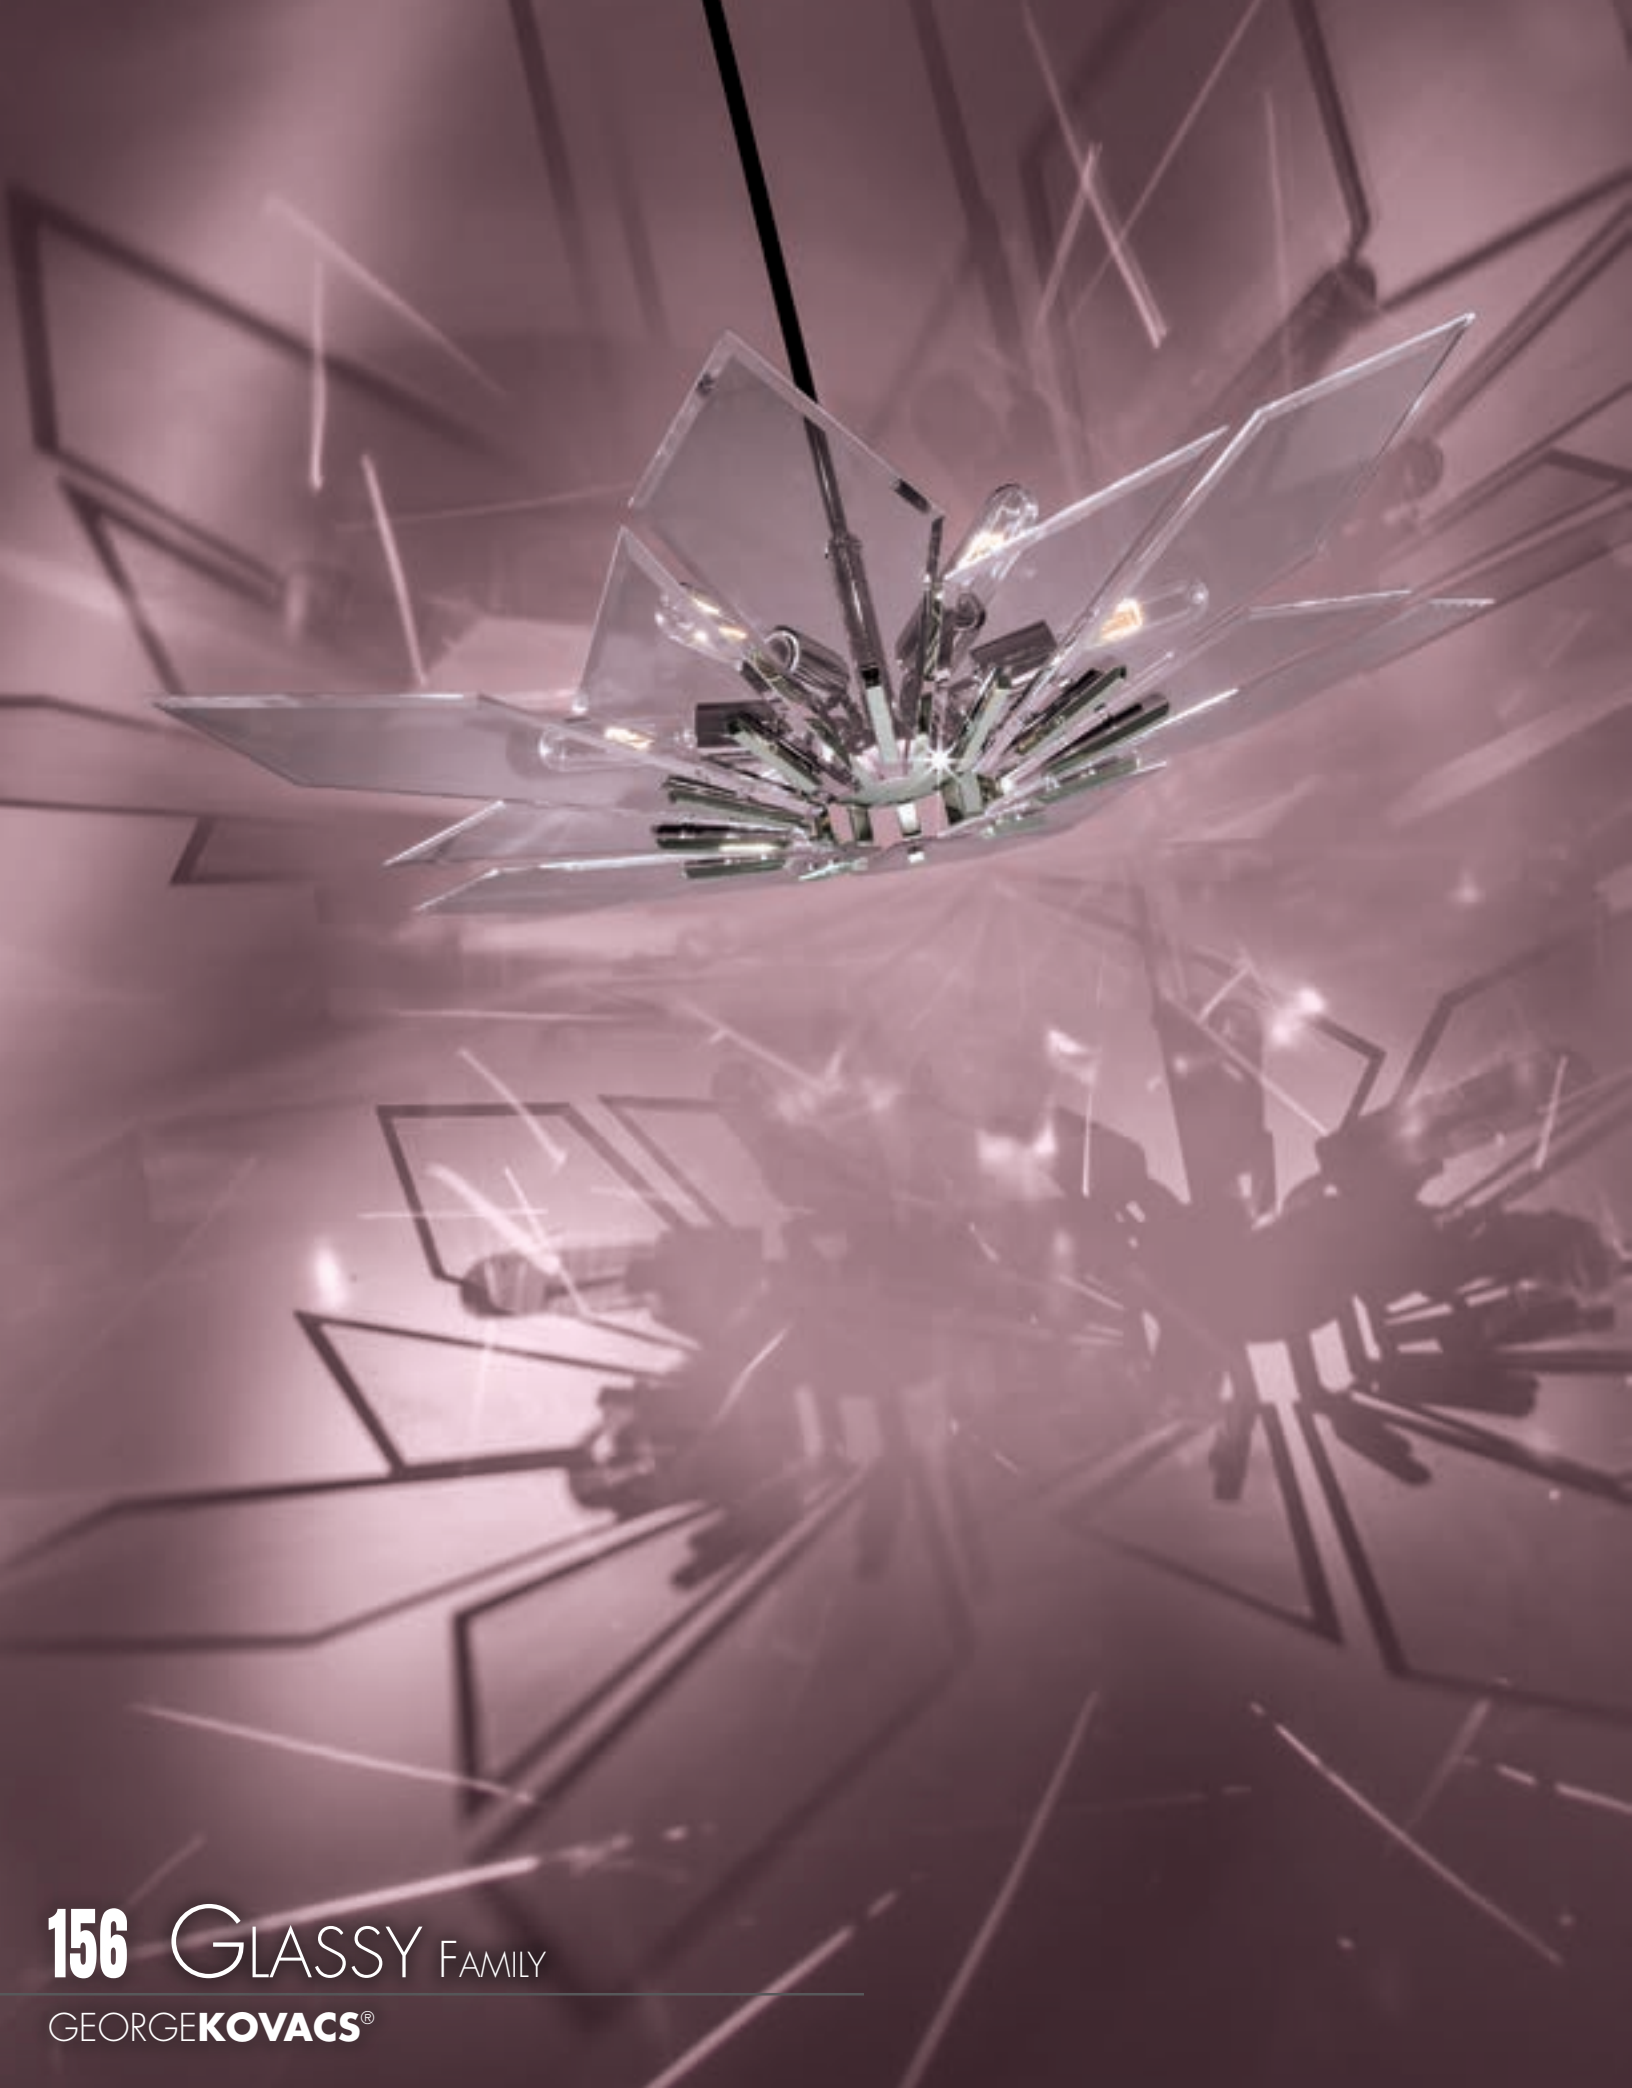

156 GLASSY FAMILY

GEORGE KOVACS®