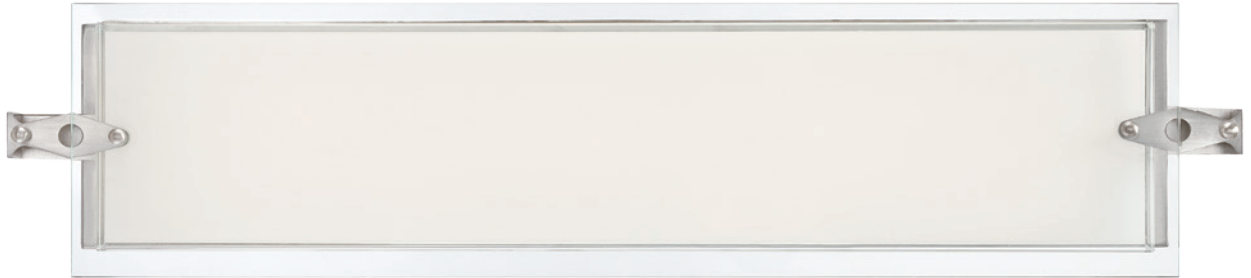

P1123-084-L

LED Bath

Brushed Nickel
26¾"W 6"H 3½"Ext.

40W LED

1963 Lumens

Clear Flat Panel Glass

Mitered White Glass

MAY BE MOUNTED
HORIZONTALLY OR VERTICALLY

ADA