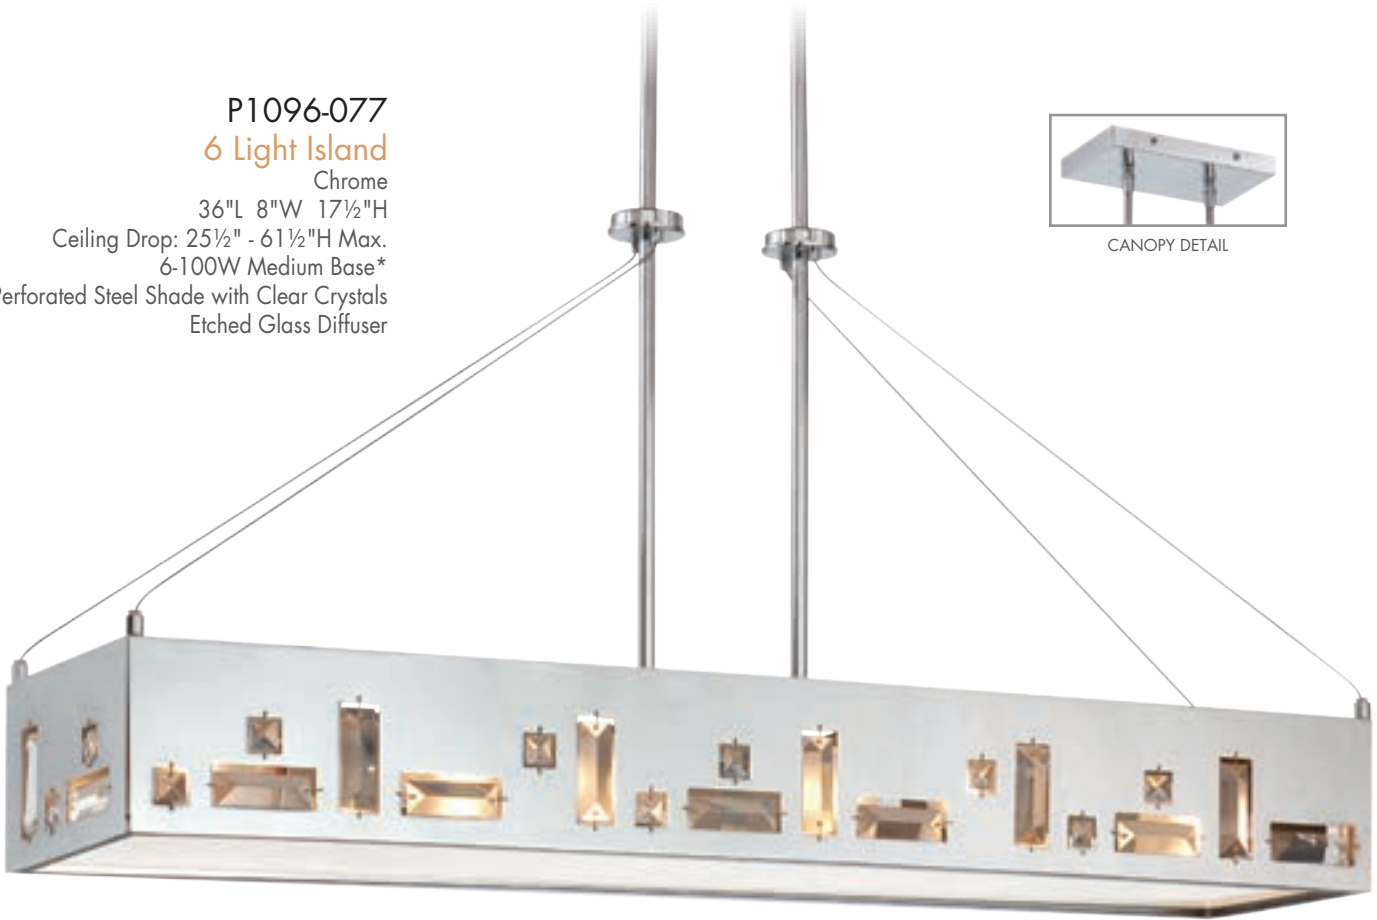

## 6 Light Island

Chrome

36"L 8"W 17½"H

Ceiling Drop: 25½" - 61½"H Max.

6-100W Medium Base\*

Perforated Steel Shade with Clear Crystals  
Etched Glass Diffuser

CANOPY DETAIL

CANOPY DETAIL