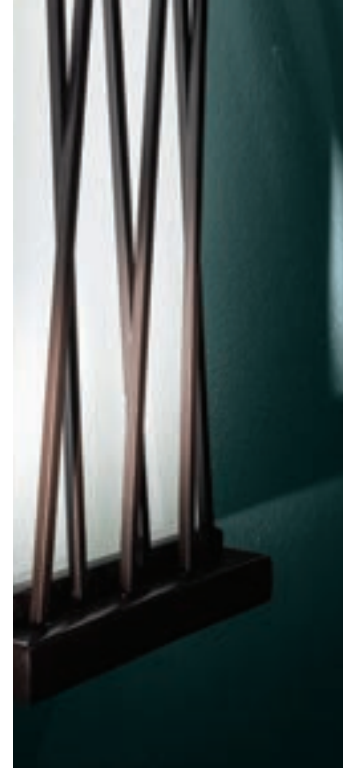

# HEDGE FAMILY LED

Outdoor and Indoor

Like peering through a hedge and into the light, Hedge provides a stylish LED illumination, lending itself to a multitude of modern design aesthetics. Ethereal in its tranquil and serene sense of illumination, perfectly aligned with its organic name.