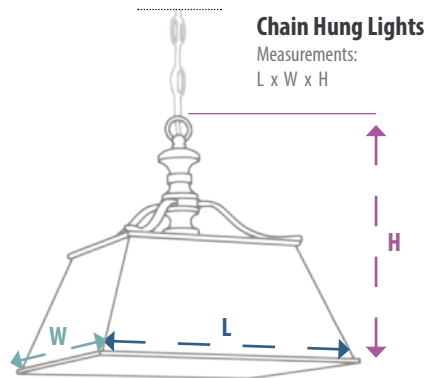

**Rod-Drop Lights**

Measurements:  
Dia. x H  
Adjustable to # "H" Max.

Adjustable  
Down-Rod and  
Canopy

**Chain Hung Lights**

Measurements:  
L x W x H

**Chain Hung Lights**

Measurements:  
Dia. x H

**Rod-Drop Lights**