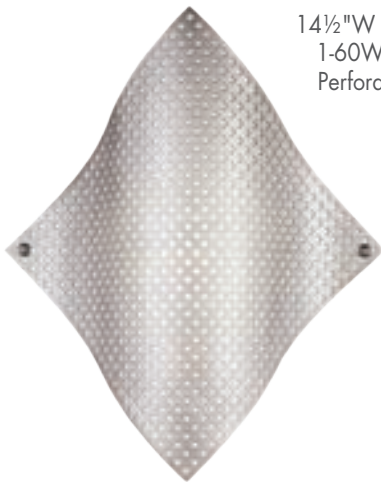

P5770-084

1 Light Wall Sconce

Brushed Nickel
14½"W 16¾"H 4"Ext.
1-60W Medium Base*
Perforated Steel Shade
White Diffuser

ADA

GRID™
DESIGNED BY
DAWN LADD AND
RACHEL SIMON