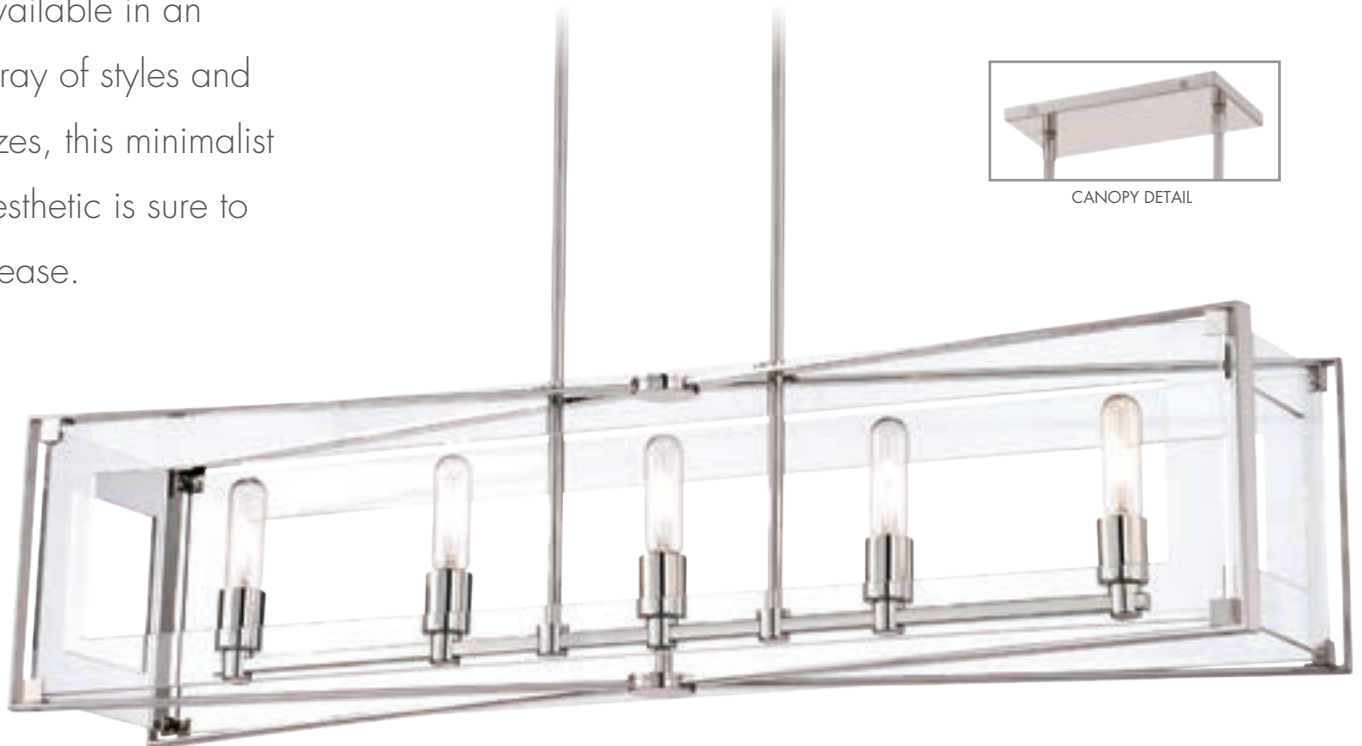

P1401-613

1 Light Mini Pendant

Polished Nickel
5½"L 5½"W. 11¾"H
Ceiling Drop: 19¾" - 52¾"H Max.
1-60W T10 Medium Base*
Clear Acrylic