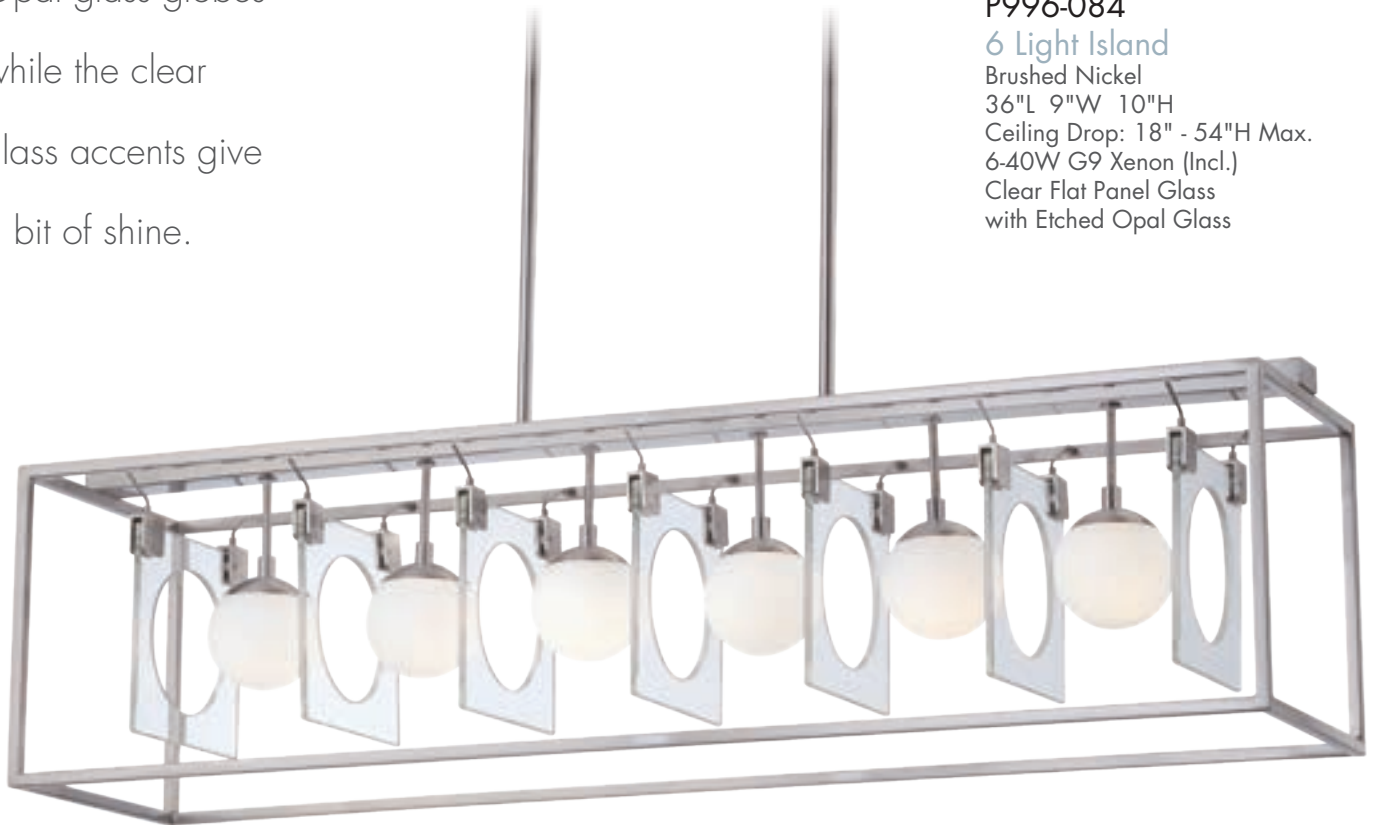

P996-084
6 Light Island
Brushed Nickel
36"L 9"W 10"H
Ceiling Drop: 18" - 54"H Max.
6-40W G9 Xenon (Incl.)
Clear Flat Panel Glass
with Etched Opal Glass