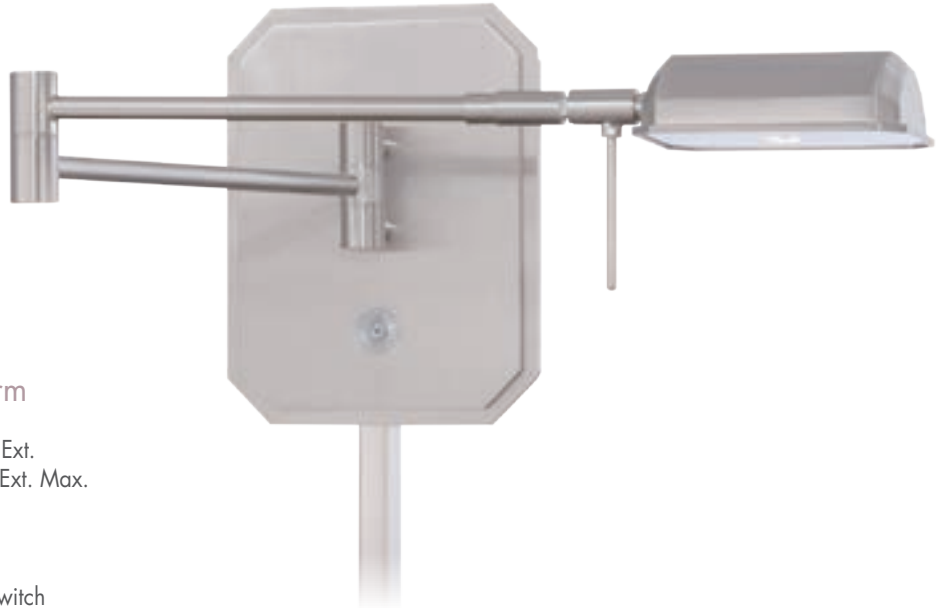

P4348-084

LED Swing Arm

Brushed Nickel

14¼"W 7"H 3½"Ext.

Adjustable to 24¼"Ext. Max.

8W **LED**

495 Lumens

Metal Shade

On / Off Dimmer Switch

Convertible to Pin-Up