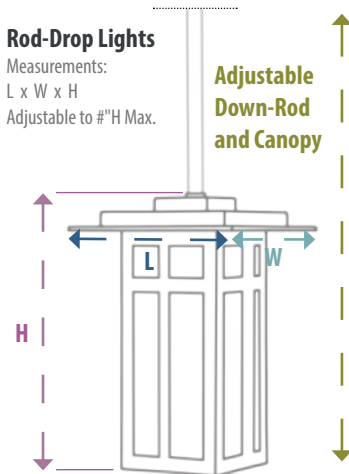

**Rod-Drop Lights**

Measurements:  
Dia. x H  
Adjustable to # "H" Max.

Adjustable  
Down-Rod and  
Canopy

**Chain Hung Lights**

Measurements:  
L x W x H

**Chain Hung Lights**

Measurements:  
Dia. x H

**Rod-Drop Lights**