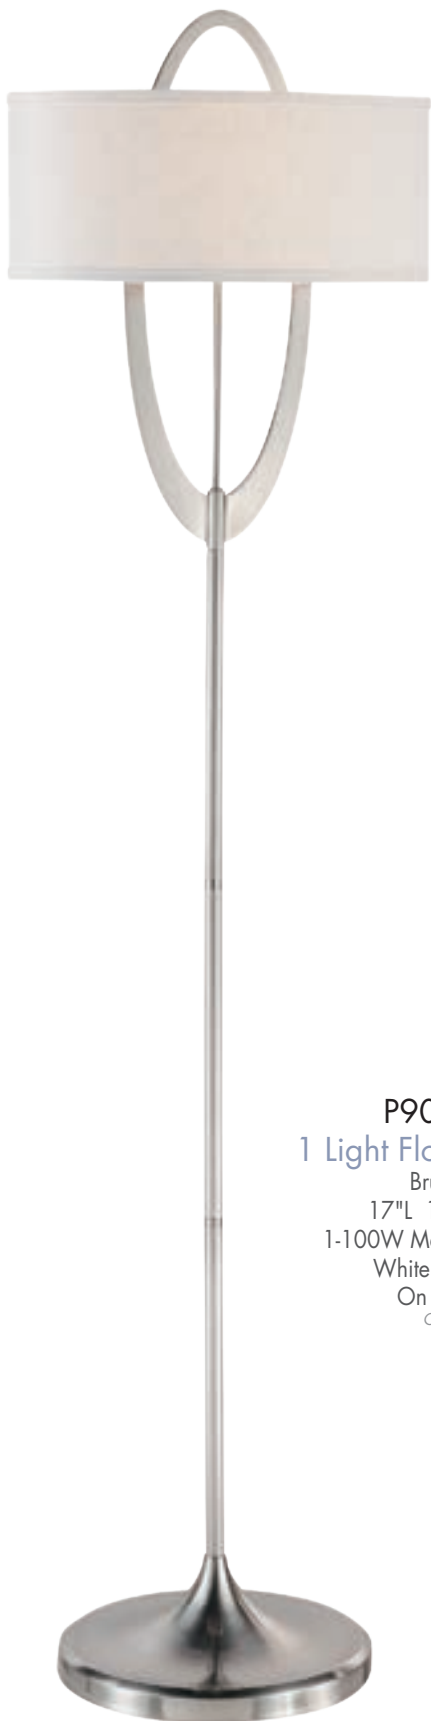

P900-7-084
1 Light Floor Lamp
Brushed Nickel
17"L 12"W 64"H
1-100W Medium Base*
White Linen Shade
On / Off Switch
CFL BULB(S) INCL.
TITLE 20