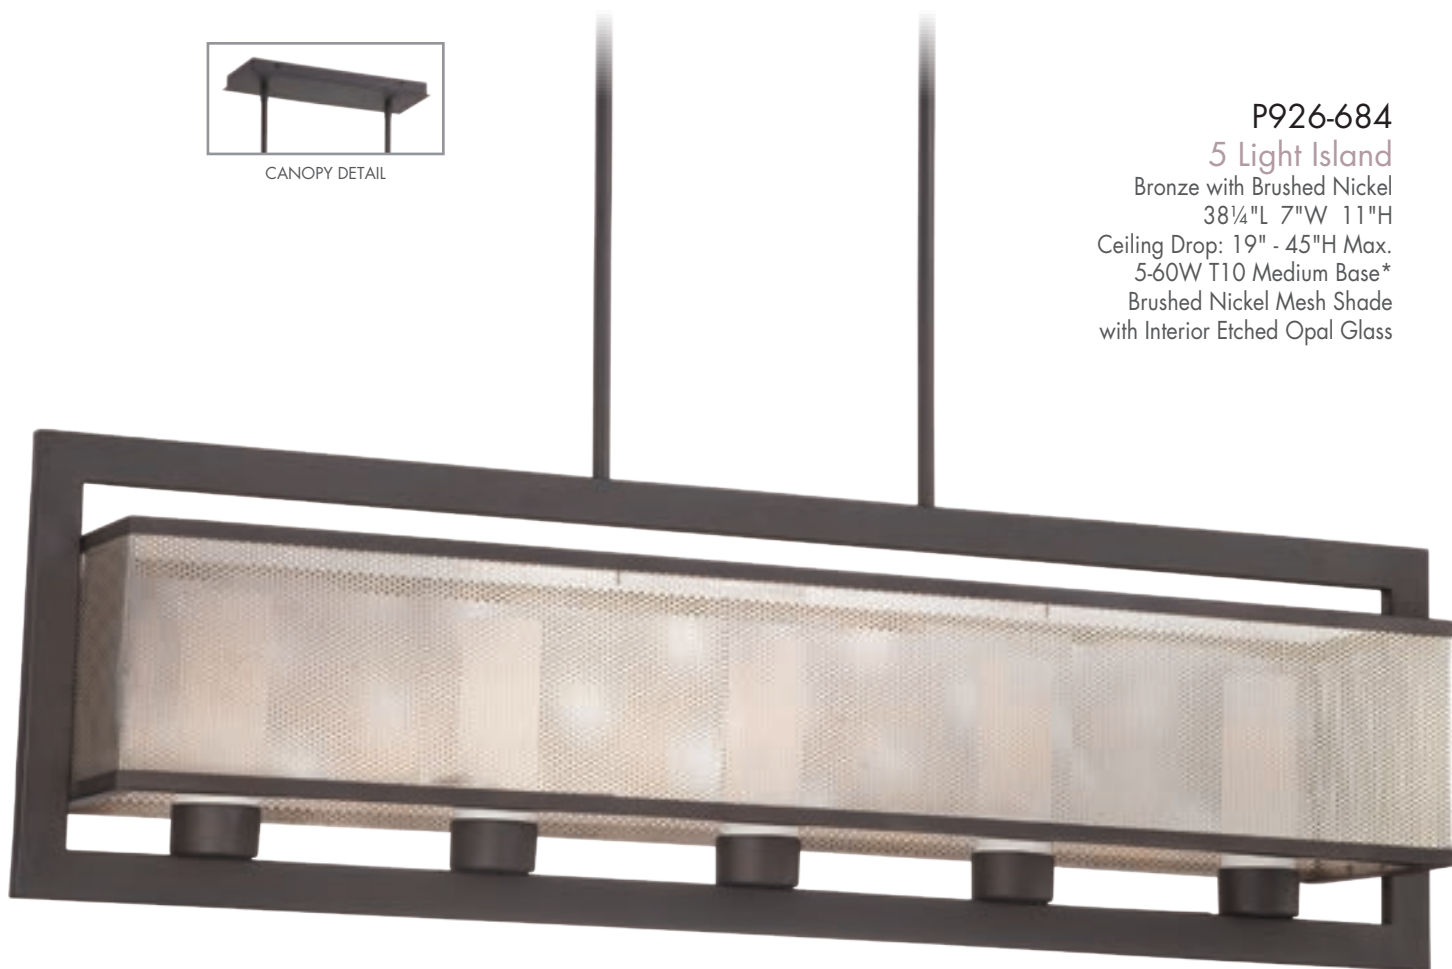

**1 Light Wall Sconce**

Satin Stainless Steel

15¾"W 7¾"H 4"Ext.

1-75W Medium Base\*

Etched White Glass

ADA

\* Recommended Bulb(s).

CANOPY DETAIL