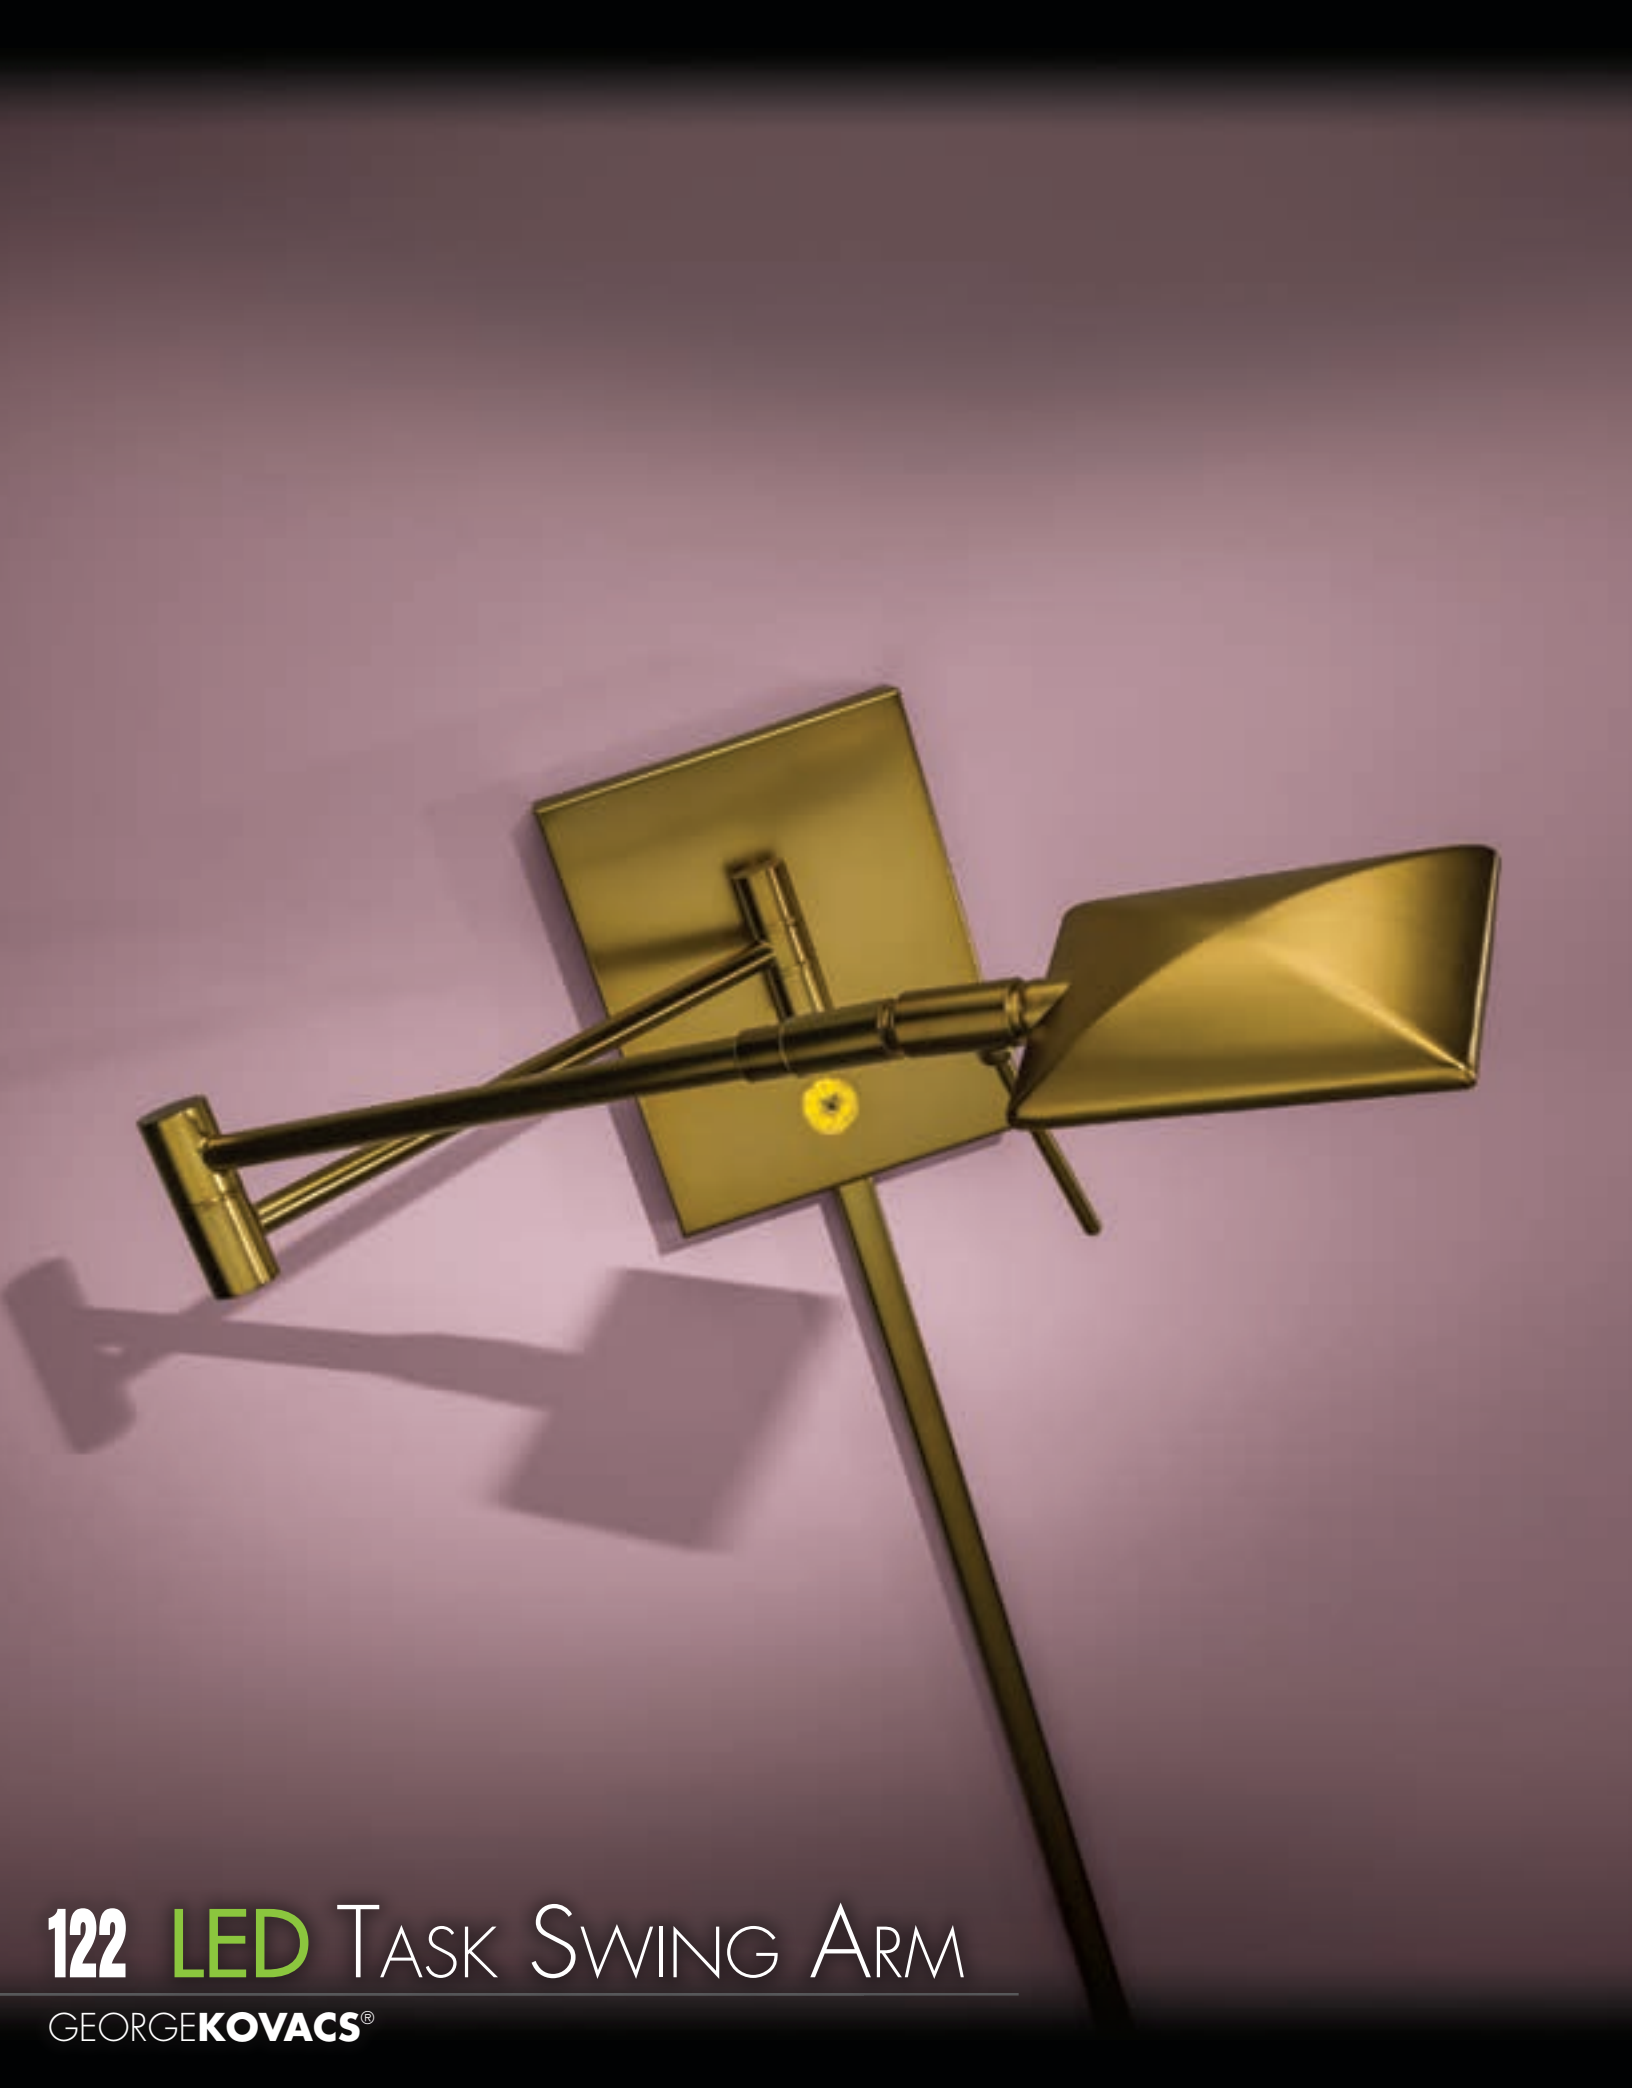

25W LED 1983 Lumens Uplight

Metal Shade

with White Acrylic Diffuser

On / Off 4-way Switch Reading

On / Off 4-way Switch Uplight

**122** LED TASK SWING ARM

GEORGEKOVACS®