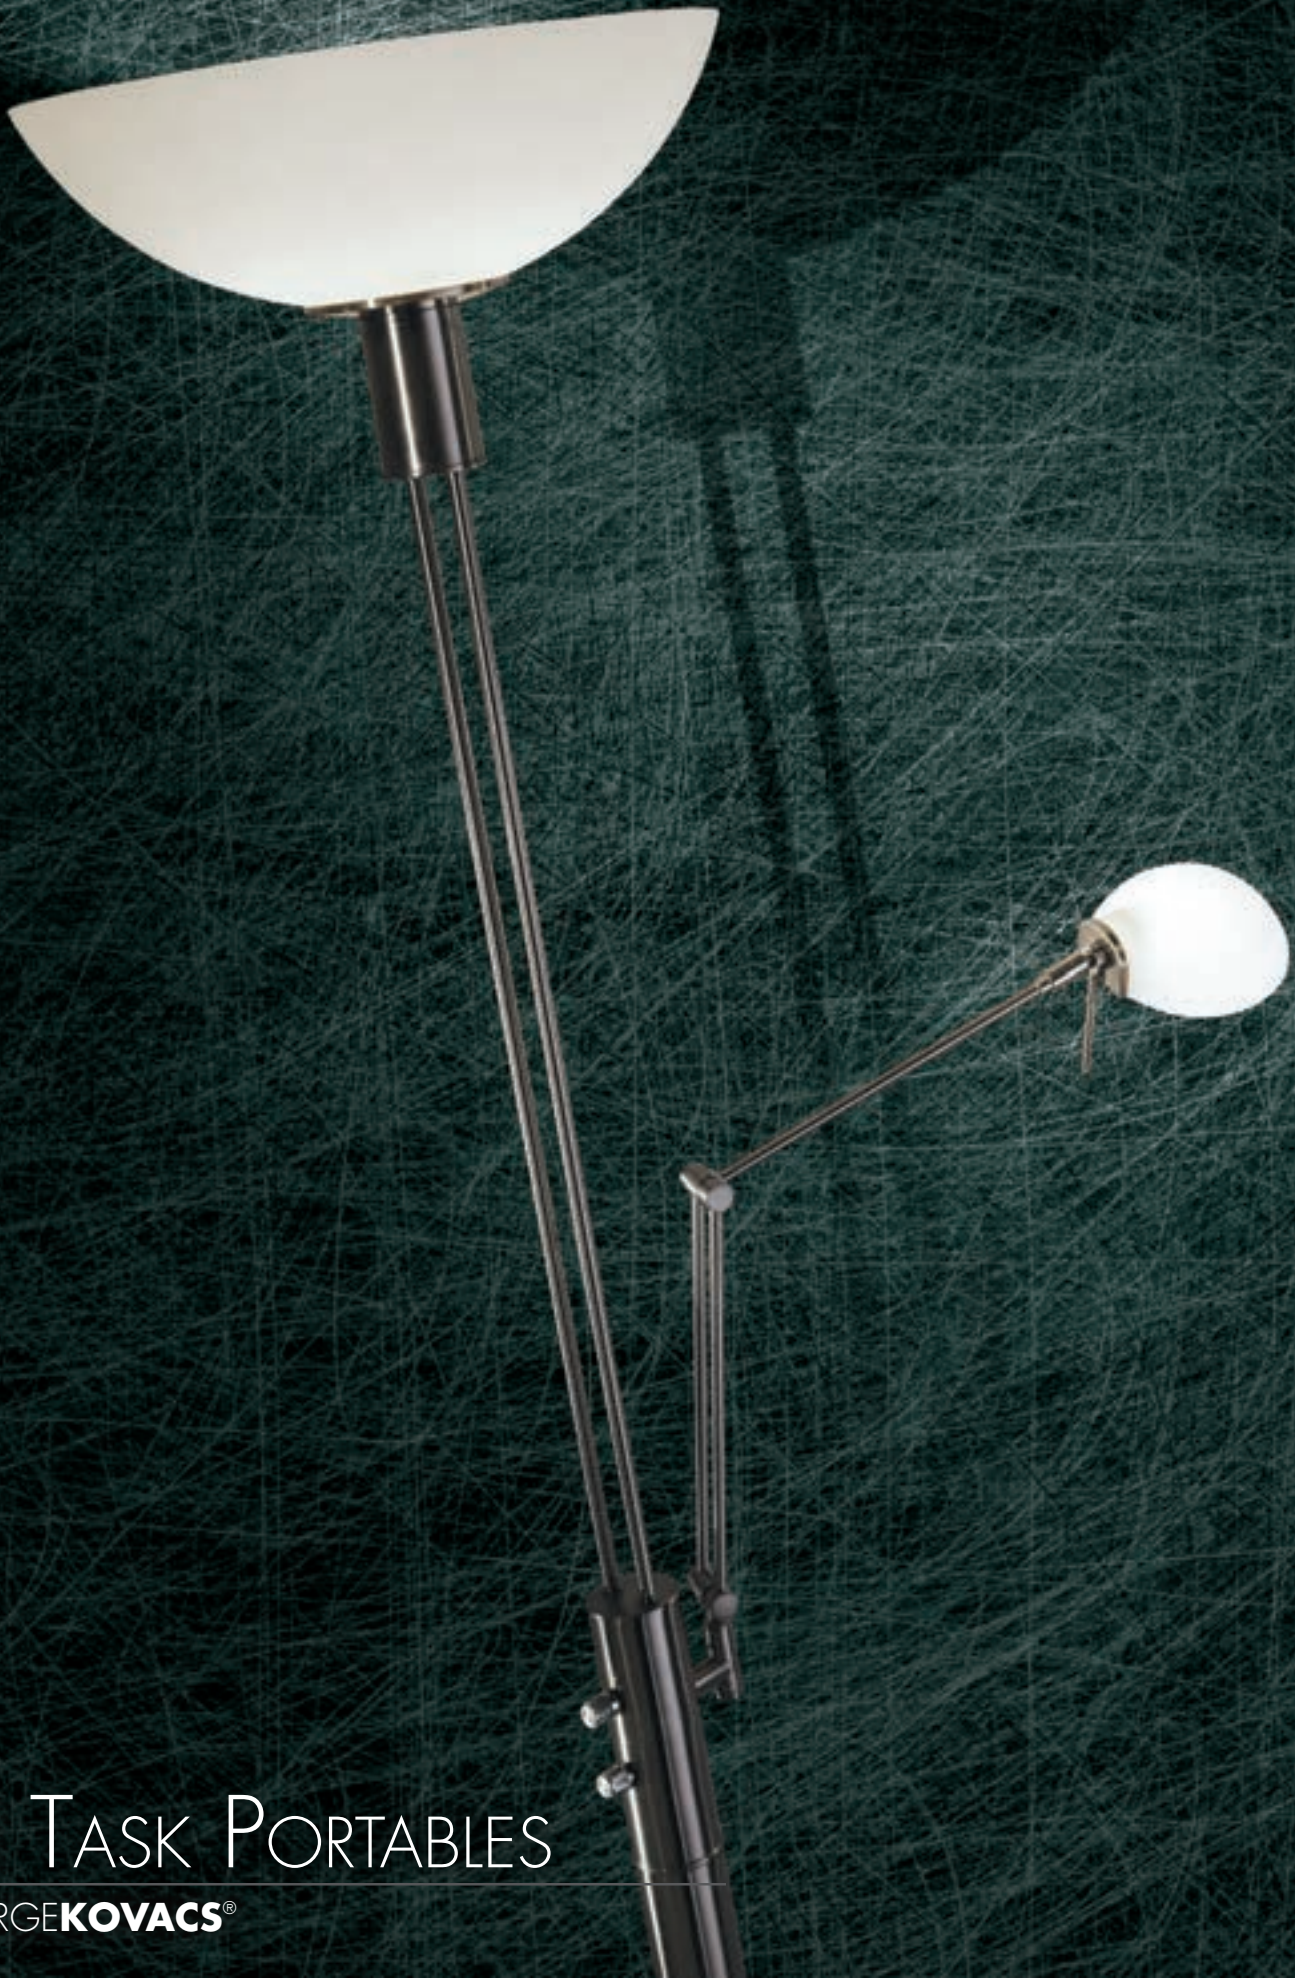

292 TASK PORTABLES

GEORGE KOVACS®