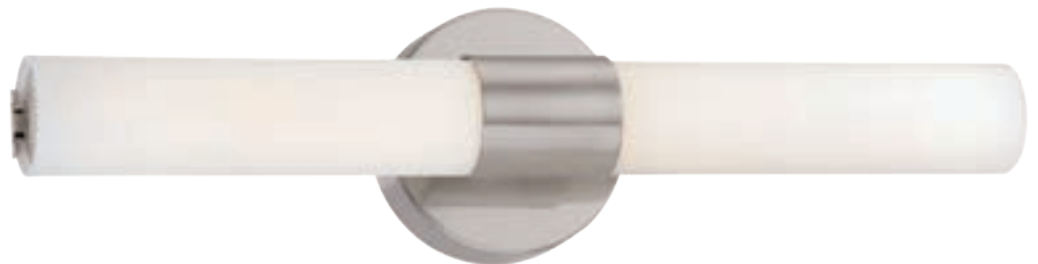

P5042-084-L
LED Bath
Brushed Nickel
21"W 5¼"H 4½"Ext.
20W **LED**
1234 Lumens
Etched Opal Glass
MAY BE MOUNTED
HORIZONTALLY OR VERTICALLY