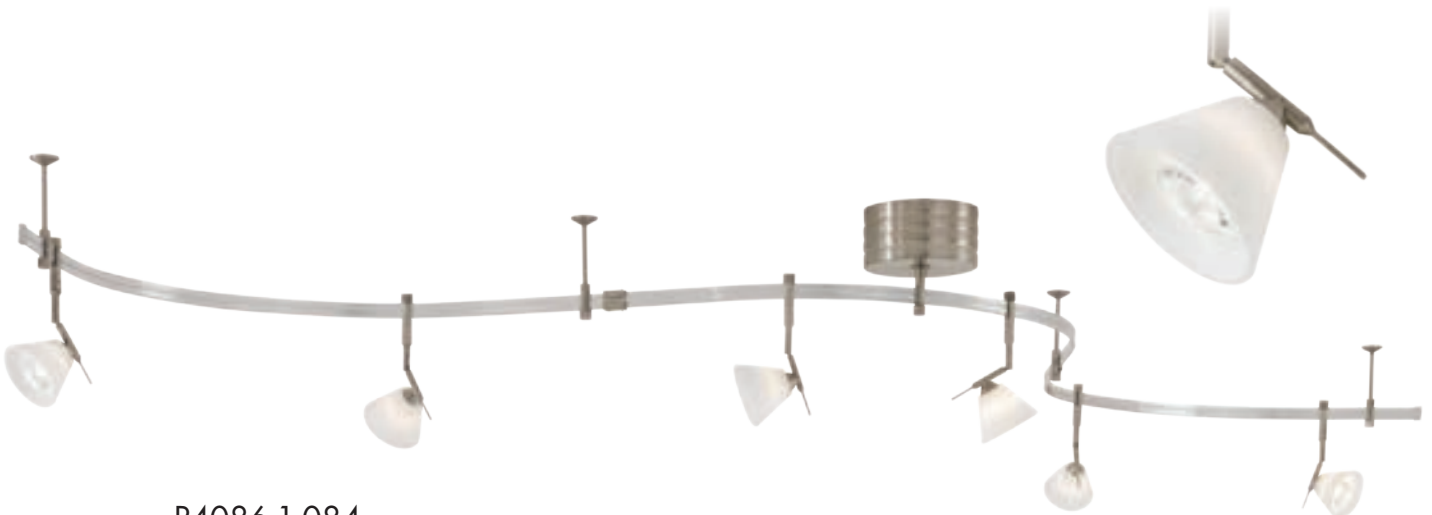

P4086-1-467

**6-Light Monorail Kit**

- Finish: Sable Bronze Patina
- Transformer: 300W 12V Electronic (GKTF02-1-467)
- Lamps: 6-35W MR-16
- Max. Rail Length: 10' (field cuttable & flexible)
- Standoffs: Four 5 1/4"L (GKST1000-467)
- Glass Shades: 6 Double French Scavo (GKSH2104)
- Track Head: 6 (PA4015-H-467)