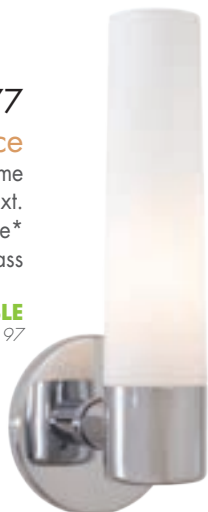

CAN BE MOUNTED  
 VERTICALLY OR HORIZONTALLY

P5041-077

1 Light Wall Sconce

Chrome  
4¾"W 12½"H 4¾"Ext.  
1-60W T10 Medium Base\*  
Cased Etched Opal Glass

**LED AVAILABLE**  
See page 97

P5041-647B

1 Light Wall Sconce