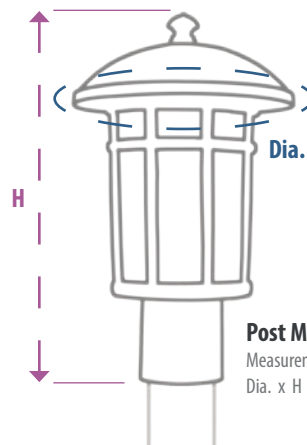

Post Mount Lights

Measurements:
Dia. x H