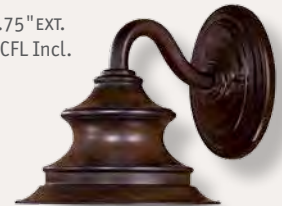

8121-A188-PL

Wall Mount

SIZE: 9"W 11"H 11.75"EXT.

1/13W GU24 Spiral CFL Incl.