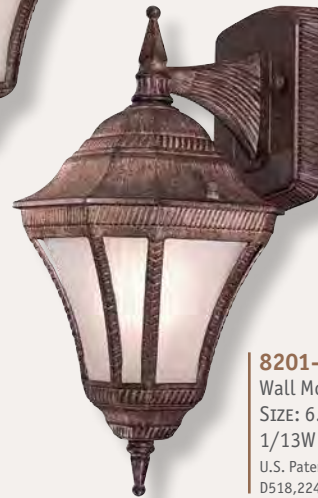

8201-61-PL
Wall Mount
SIZE: 6.5"W 14.25"H 8"EXT.
1/13W GU24 Spiral CFL Incl.
U.S. Patent(s): D510,453; D512,793;
D518,224