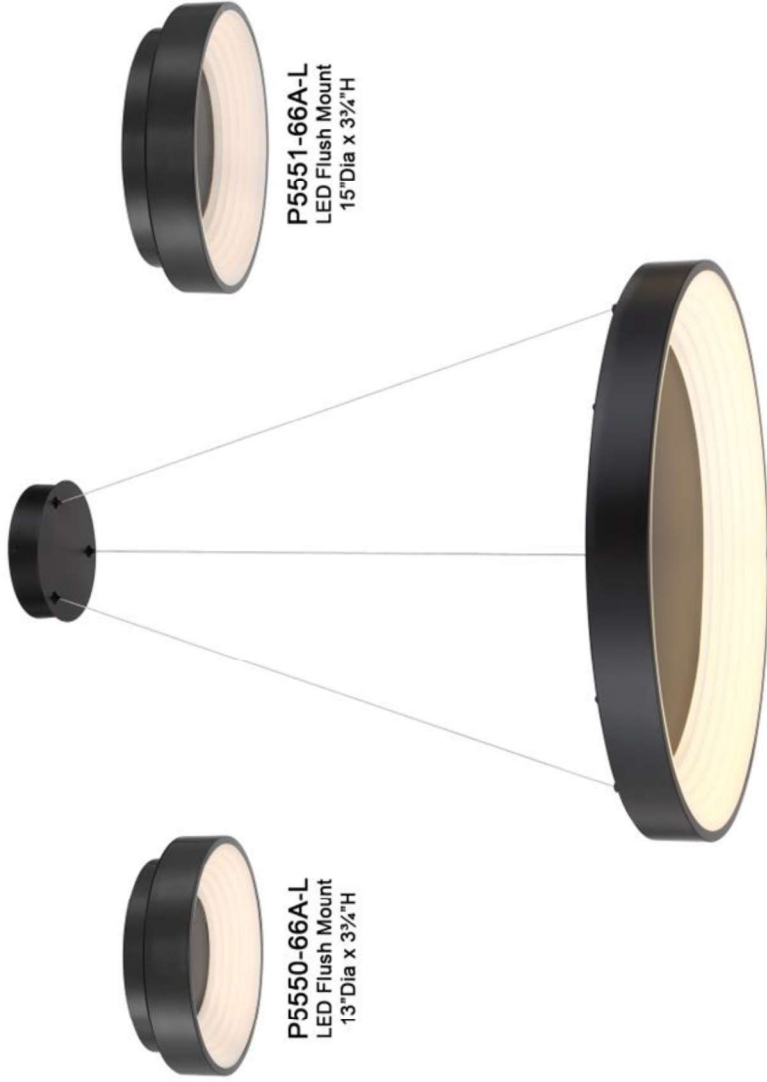

CONC

Coal Black Finish
Frosted Acrylic

- Available finishes: black, white
- 6 fixtures in the collection
- Fixture types: pendant, flush-mount
- Integrated Edge Light LED
- Engineered to allow adjustable hanging height up to 120-inches
- ETL Certified and Damp Rated for Indoor locations

P5555-66A-L
LED Pendant
24" Dia x 2 3/4" H

P5550-66A-L
LED Flush Mount
13" Dia x 3 3/4" H

P5551-66A-L
LED Flush Mount
15" Dia x 3 3/4" H