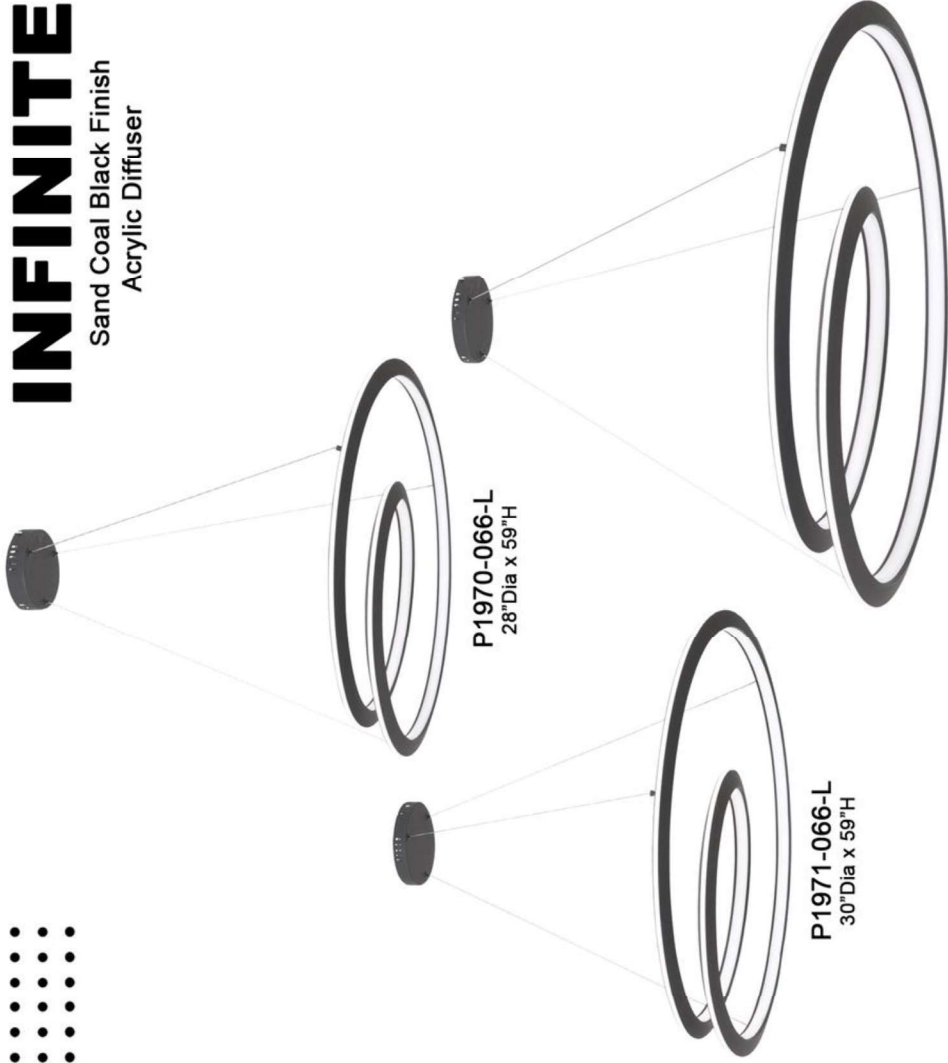

# INFINITE

Sand Coal Black Finish  
Acrylic Diffuser

- 3 fixtures in the collection
- Fixture types: pendant
- Made with quality materials and meticulous attention to detail
- Integrated Dimmable LED
- ETL Certified and Damp Rated for Indoor locations

**GEORGEKOVACS**

P1972-066-L  
36\"/>

100W Integrated LED