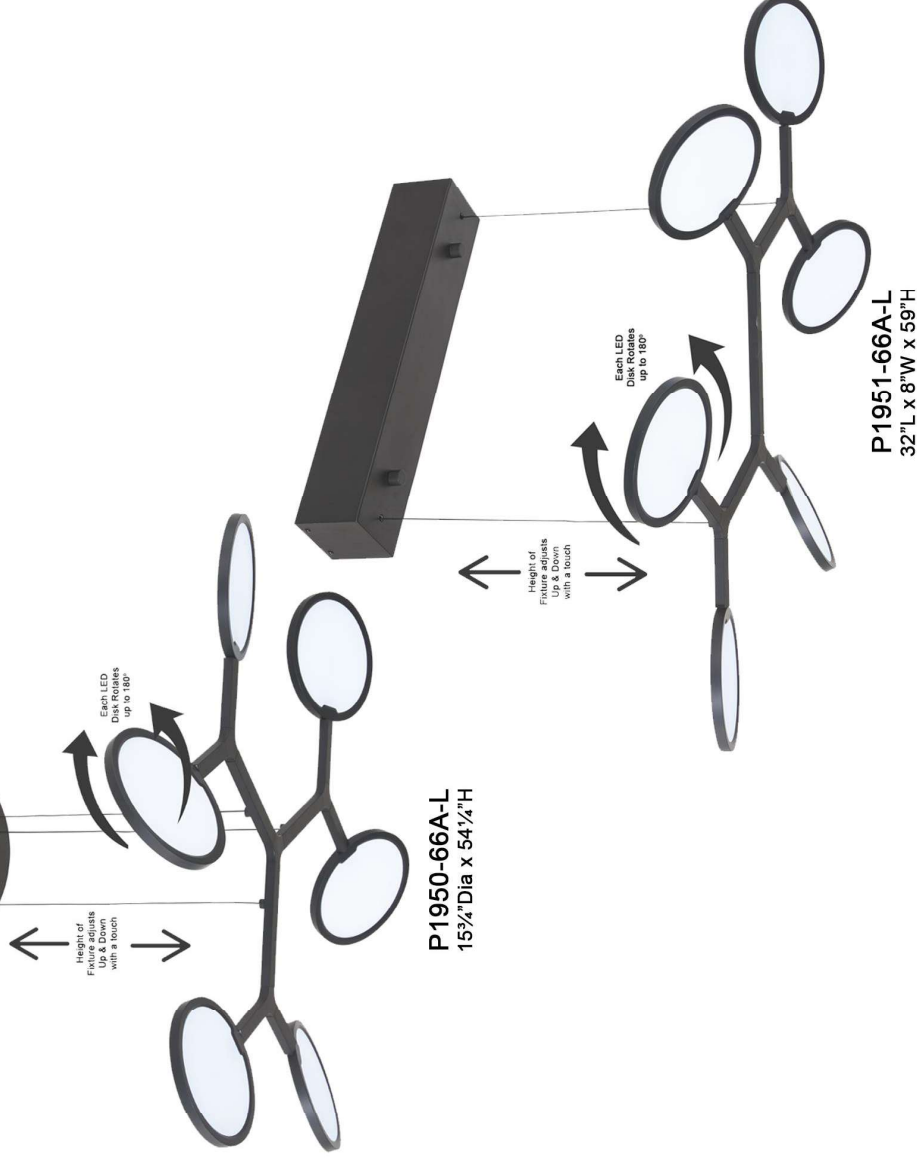

# BANDALORE

Coal Black Finish  
Acrylic Diffuser

- 2 fixtures in the collection
- Fixture types: pendant
- Height of fixture adjust up & down with a touch
- Each LED light disk rotates up to 180 degrees
- Made with quality materials and meticulous attention to detail
- Integrated Edge Lit Dimmable LED
- ETL Certified and Damp Rated for Indoor locations

**GEORGEKOVACS®**

30W Integrated LED