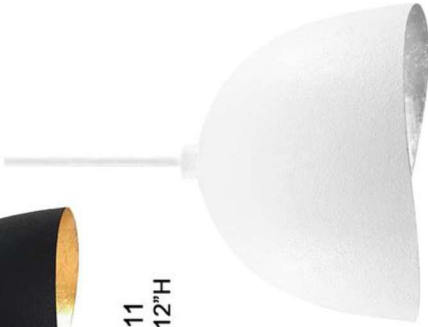

# ECLOS

P1914-711  
15 $\frac{3}{4}$ " Dia x 12"H

P1914-736  
15 $\frac{3}{4}$ " Dia x 12"H

P1915-711  
24" Dia x 13 $\frac{1}{2}$ "H

P1915-736  
24" Dia x 13 $\frac{1}{2}$ "H

- 4 fixtures in the collection
- Fixture types: pendant
- Hand Painted Gesso Coal Black finish with Gold Leaf on interior
- Hand Painted Gesso White finish with Silver Leaf on interior
- ETL Certified and Damp Rated for Indoor locations

**GEORGEKOVACS®**

1 - 100W Medium Base