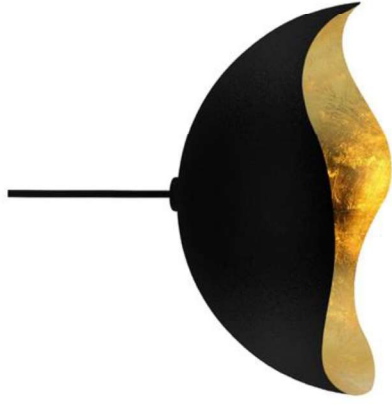

# ECLOS

P1914-711  
15 $\frac{3}{4}$ " Dia x 12"H

P1914-736  
15 $\frac{3}{4}$ " Dia x 12"H

P1915-711  
24" Dia x 13 $\frac{1}{2}$ "H

P1915-736  
24" Dia x 13 $\frac{1}{2}$ "H

- 4 fixtures in the collection
- Fixture types: pendant
- Hand Painted Gesso Coal Black finish with Gold Leaf on interior
- Hand Painted Gesso White finish with Silver Leaf on interior
- ETL Certified and Damp Rated for Indoor locations

**GEORGEKOVACS®**

1 - 100W Medium Base