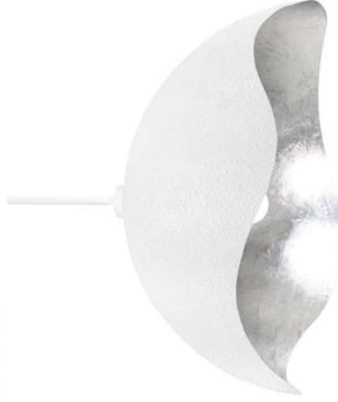

# ECLOS

P1914-711  
15 $\frac{3}{4}$ " Dia x 12"H

P1914-736  
15 $\frac{3}{4}$ " Dia x 12"H

P1915-711  
24" Dia x 13 $\frac{1}{2}$ "H

P1915-736  
24" Dia x 13 $\frac{1}{2}$ "H

- 4 fixtures in the collection
- Fixture types: pendant
- Hand Painted Gesso Coal Black finish with Gold Leaf on interior
- Hand Painted Gesso White finish with Silver Leaf on interior
- ETL Certified and Damp Rated for Indoor locations

**GEORGEKOVACS®**

1 - 100W Medium Base