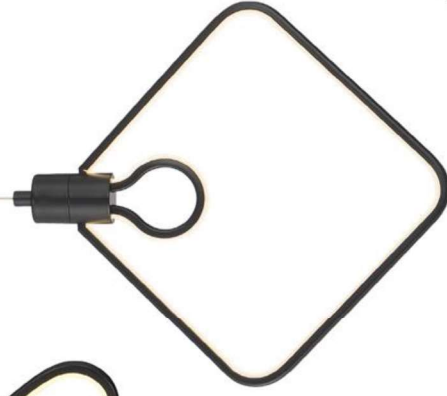

## EDISON'S OUTLINE

Coal Black Finish  
Frosted Silicone Diffuser

P1905-66A-L  
11¼"L x 1¾"W x 8¾"H

P1904-66A-L  
11½"L x 1¾"W x 13"H

P1903-66A-L  
10½"L x 1¾"W x 8½"H

- 3 fixtures in the collection
- Fixture types: pendant
- Made with quality materials and meticulous attention to detail
- Engineered to allow adjustable hanging height up to 120-inches
- ETL Certified and Damp Rated for Indoor locations

16W LED  
3000K  
90CRI  
750 LM Delivered

**LED**

**GEORGEKOVACS®**