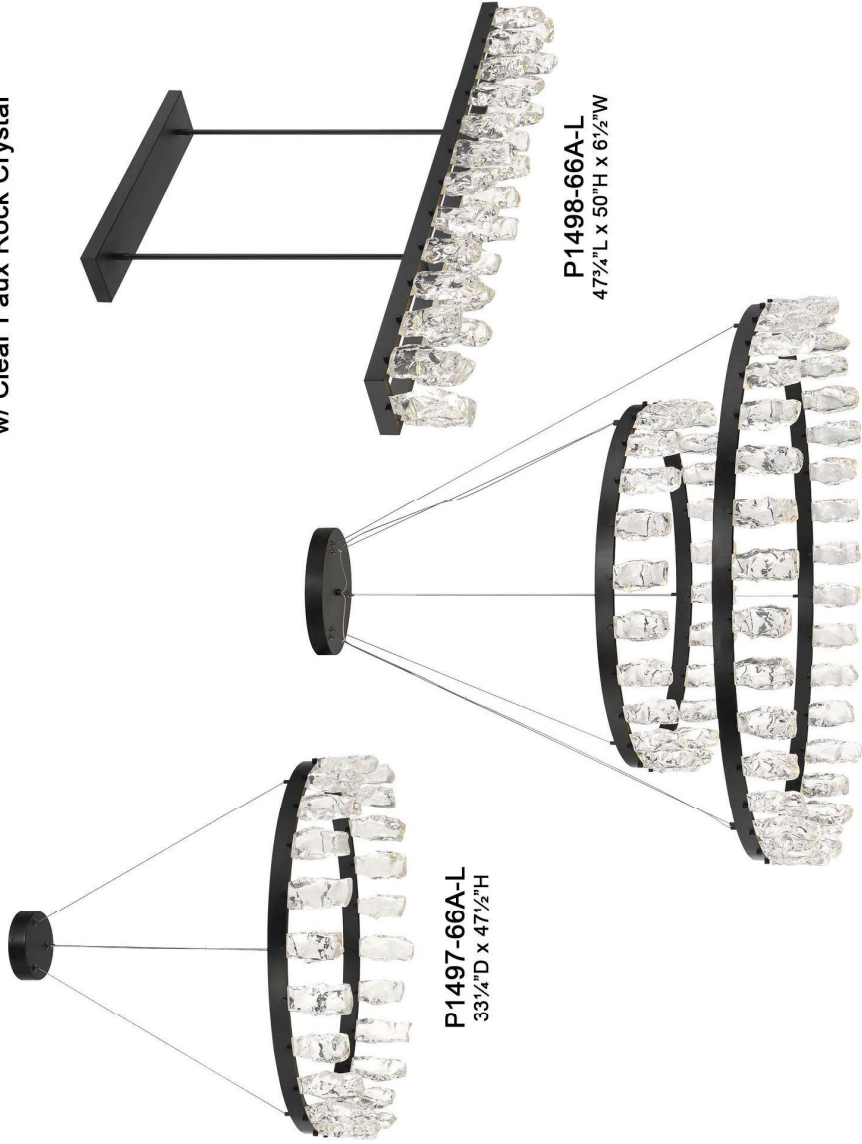

ARTIC GLACIER

Coal Black Finish
w/ Clear Faux Rock Crystal

P1497-66A-L
33 1/4" D x 47 1/2" H

P1498-66A-L
47 3/4" L x 50" H x 6 1/2" W

P1499-66A-L
49 1/4" D x 47 1/2" H

- 3 fixtures in the collection
- Fixture types: chandelier, island
- Clear Faux Rock Crystal
- ETL Certified and Damp Rated for Indoor locations

GEORGEKOVACS®