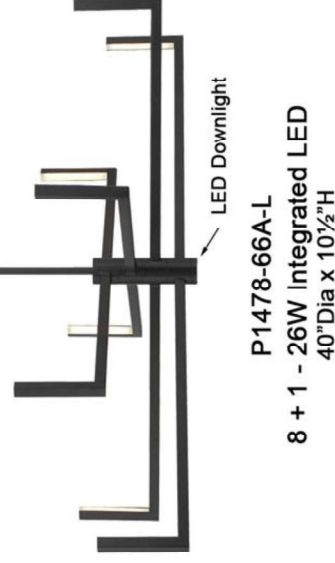

ARTICULAR

Coal Black w/
Sand Blasted Acrylic Diffuser

Arms Rotate

- 2 fixtures in the collection
- Fixture types: chandelier
- Rotating arms, customizable angles
- LED center downlight
- Engineered to allow adjustable hanging height up to 42-inches
- ETL Certified and Damp Rated for Indoor locations