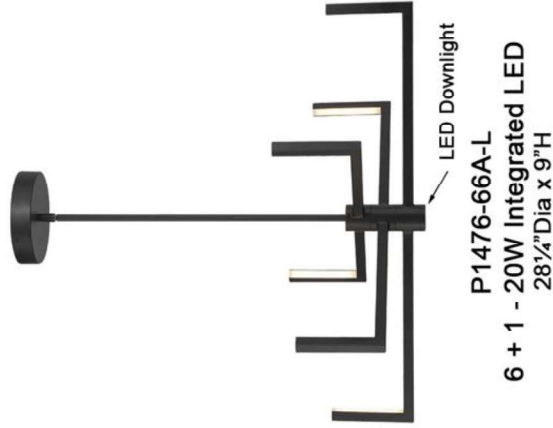

ARTICULAR

Coal Black w/
Sand Blasted Acrylic Diffuser

Arms Rotate

- 2 fixtures in the collection
- Fixture types: chandelier
- Rotating arms, customizable angles
- LED center downlight
- Engineered to allow adjustable hanging height up to 42-inches
- ETL Certified and Damp Rated for Indoor locations