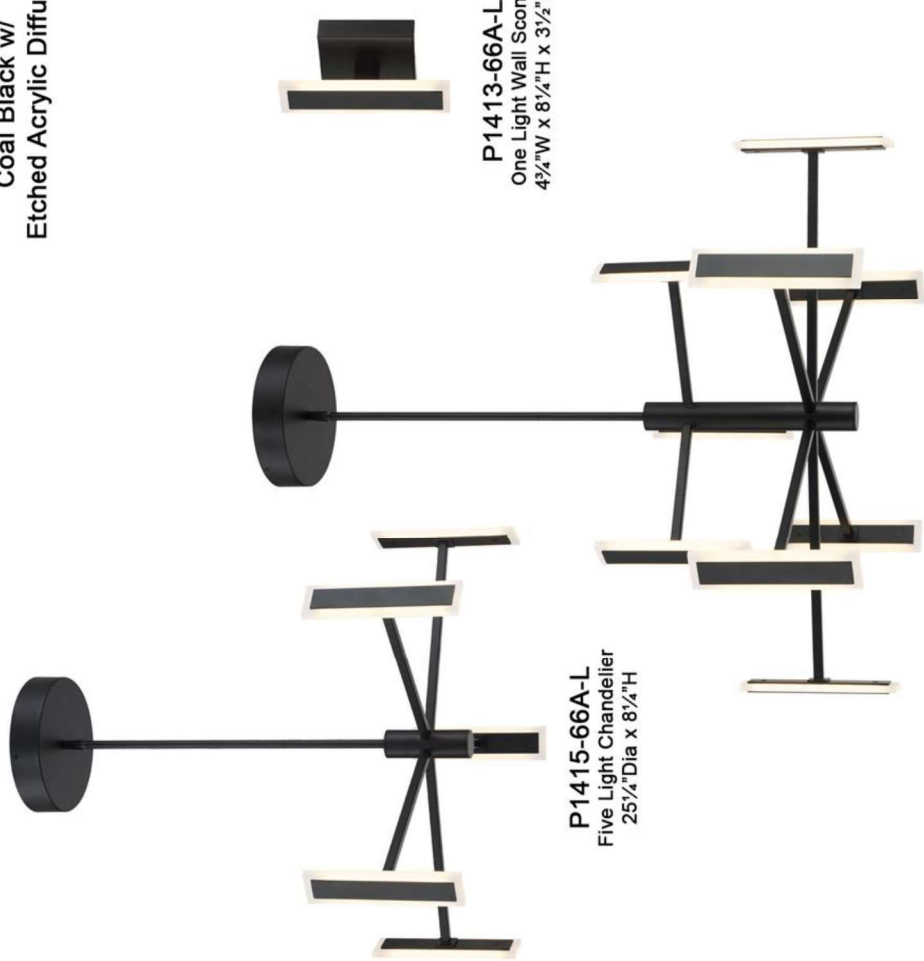

EDGE

Coal Black w/
Etched Acrylic Diffuser

P1415-66A-L
Five Light Chandelier
25 $\frac{1}{4}$ "Dia x 8 $\frac{1}{4}$ "H

P1413-66A-L
One Light Wall Sconce
4 $\frac{3}{4}$ "W x 8 $\frac{1}{4}$ "H x 3 $\frac{1}{2}$ "Ext

P1419-66A-L
Nine Light Chandelier
29 $\frac{1}{4}$ "Dia x 15"H

6W Edge Lit LED Panels

- 3 fixtures in the collection
- Fixtures types: chandelier, wall sconce
- Integrated Edge LED Lit panels
- ETL Certified and Damp Rated for Indoor locations