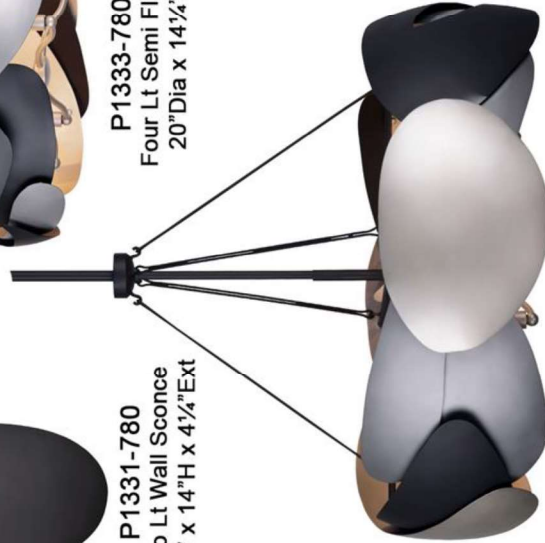

METALO MISTO

Coal Black w/
Atlas and Midnight Silver

P1331-780
Two Lt Wall Sconce
9"W x 14"H x 4 1/4"Ext

P1333-780
Four Lt Semi Flush
20"Dia x 14 1/4"H

P1332-780
Two Lt Wall Sconce
6"W x 18"H x 4"Ext

P1334-780
Six Lt Pendant
28"Dia x 24"H

P1335-780
Six Lt Island
48"L x 14"W x 28"H

Canopy Detail

- 5 fixtures in the collection
- Fixture types: pendant, semi flush, island, wall sconce
- Durable steel construction
- Multiple hues of overlapping metal shades create a dimensional effect
- Engineered to allow adjustable hanging height up to 42-inches
- ETL Certified and Damp Rated for Indoor locations
- ADA Compliant wall sconce