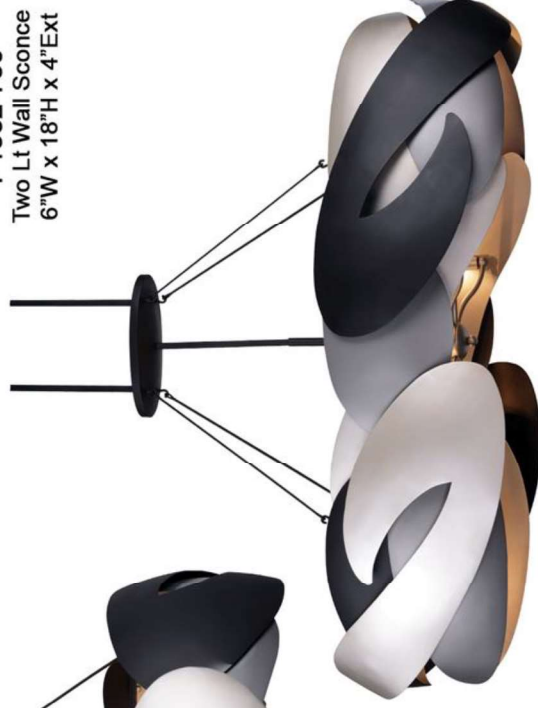

METALO MISTO

Coal Black w/
Atlas and Midnight Silver

P1331-780
Two Lt Wall Sconce
9"W x 14"H x 4 1/4"Ext

P1333-780
Four Lt Semi Flush
20"Dia x 14 1/4"H

P1332-780
Two Lt Wall Sconce
6"W x 18"H x 4"Ext

P1334-780
Six Lt Pendant
28"Dia x 24"H

P1335-780
Six Lt Island
48"L x 14"W x 28"H

Canopy Detail

- 5 fixtures in the collection
- Fixture types: pendant, semi flush, island, wall sconce
- Durable steel construction
- Multiple hues of overlapping metal shades create a dimensional effect
- Engineered to allow adjustable hanging height up to 42-inches
- ETL Certified and Damp Rated for Indoor locations
- ADA Compliant wall sconce