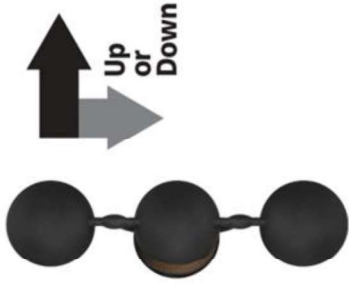

# UNDERTAS

Textured Coal Black Finish  
Metal Shades

**P1315-076**  
Three Light Wall Sconce  
20"W x 5"H x 5"Ext

- Available finishes: Textured black, Piastra plaster white
- 6 fixtures in the collection
- Fixtures types: chandelier, island, wall sconce
- Adjustable rotating shades
- ETL Certified and Damp Rated for Indoor locations

**P1316-076**  
Six Light Chandelier  
48"Dia x 26½"H

**P1318-076**  
Four Light Island  
48"L x 9½"W x 24"H