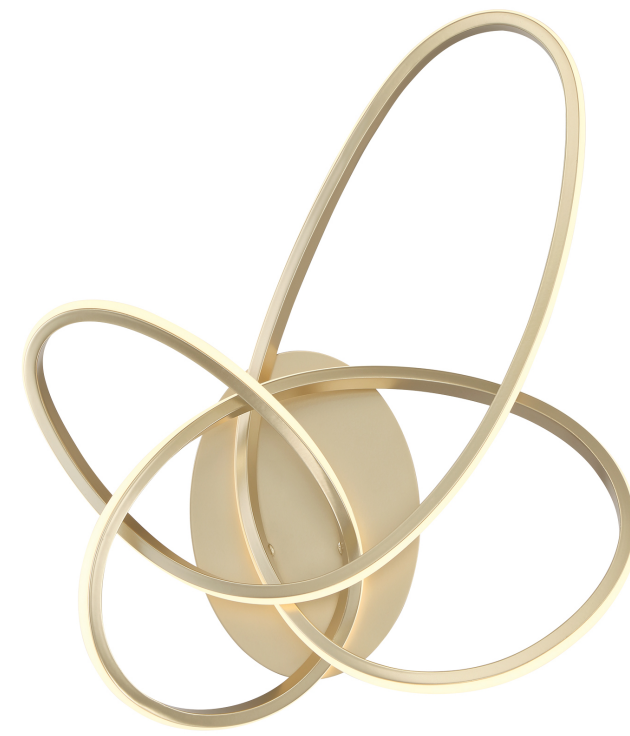

Item # P5433-697-L	UPC Code: 844349033240
Product Family Name: Astor by Robin Baron	Finish: Soft Gold
Category: WALL MOUNT	Category Type: Wall Lamp
Certification 5005395	
Patents:	
Notes:	

Image File Name: P5433-697-L.jpg

MEASUREMENTS

Width: 17	Length: 18.5	Height: 18.5	Extension: 6.25
Height Adjustable: No	Min Overall Height:	Max Overall Height:	Slope: No
Wire Length: 7"	Chain Length:	Safety Cable Included: No	Net Weight: 2.29
Canopy Width:	Canopy Height:	Canopy Length:	Center to Bottom: 11.0
Backplate Width: 4.25	Backplate Height: 7.0	Center to Top: 7.5	

No. of Bulbs: 1	Light Type: Z22 LED			
Max Bulb Wattage: 24	Socket: Y21 LED MODULE			
Dimmable: No	Ballast:	Rated Life Hours: 50000	Photocell Included: No	Bulb/LED Included: Y
Bulb/LED Included: Yes	Color Temp.: 3000	CRI: 92	Initial Lumens: 2161.6	Delivered Lumens: 1526.5