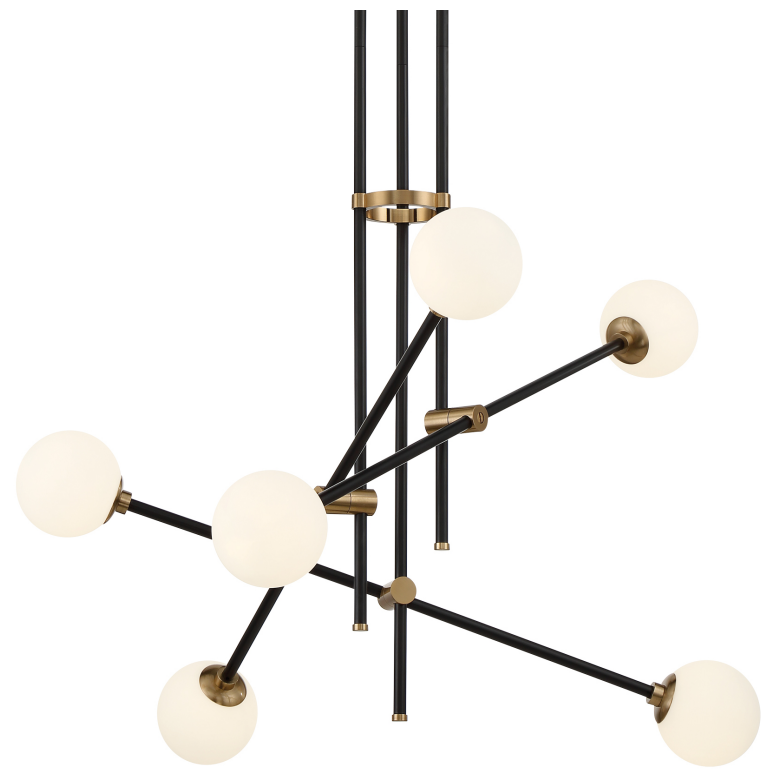

Item # P8155-681	UPC Code: 844349032687
Product Family Name: Cosmet	Finish: Coal
Category: PENDANTS	Category Type: Pendant
Certification 4006873	
Patents:	
Notes:	

Image File Name: P8155-681.jpg

MEASUREMENTS

Width: 32	Length: 19.5	Height: 72.0	Extension: No
Height Adjustable: Yes	Min Overall Height: 26.5	Max Overall Height: 72.0	Slope: No
Wire Length: 72"	Chain Length:	Safety Cable Included: No	Net Weight: 9.96
Canopy Width: 4.5	Canopy Height: 1.0	Canopy Length:	Center to Bottom:
Backplate Width:	Backplate Height:	Center to Top:	

No. of Bulbs: 6	Light Type: G9, T-4, (2-PIN)			
Max Bulb Wattage: 40	Socket: GP, 2-PIN			
Dimmable: Yes	Ballast:	Rated Life Hours:	Photocell Included: No	Bulb/LED Included: Y
Bulb/LED Included: Yes	Color Temp.:	CRI:	Initial Lumens:	Delivered Lumens:

Description: Etched Opal	Material: GLASS
Part No.: PG8151	Quantity: 6
Width: 4.0	Height: 4.0
	Length: 4.0

SHIPPING

Carton Width:	Carton Height:	Carton Length:
Carton Weight:	Carton Cubic Feet:	Small Package Shippable: Yes
Master Pack Width:	Master Pack Height:	Master Pack Length:
Master Pack Weight:	Master Cubic Feet:	Multi-Pack: 1
		Master Pack: 1