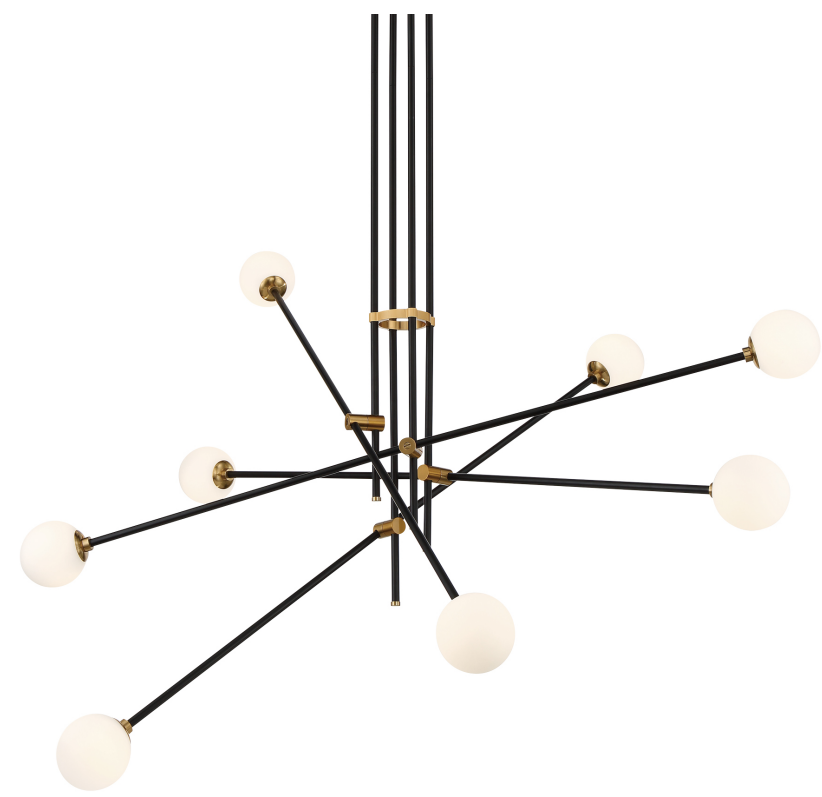

Item # P8152-681	UPC Code: 844349032670
Product Family Name: Cosmet	Finish: Coal
Category: PENDANTS	Category Type: Pendant
Certification 4006873	
Patents:	
Notes:	

Image File Name: **P8152-681.jpg**

MEASUREMENTS

Width: 50	Length: 21.5	Height: 21.5	Extension: 21.5
Height Adjustable: Yes	Min Overall Height: 24.5	Max Overall Height: 80.0	Slope: No
Wire Length: 72"	Chain Length:	Safety Cable Included: No	Net Weight: 14.48
Canopy Width: 4.5	Canopy Height: 1.0	Canopy Length:	Center to Bottom:
Backplate Width:	Backplate Height:	Center to Top:	

No. of Bulbs: 8	Light Type: G9-T-4, (2-PIN)			
Max Bulb Wattage: 40	Socket: G9, 2-PIN			
Dimmable: Yes	Ballast:	Rated Life Hours:	Photocell Included: No	Bulb/LED Included: Y
Bulb/LED Included: Yes	Color Temp.:	CRI:	Initial Lumens:	Delivered Lumens:

Description: ETCHED OPAL	Material: GLASS
Part No.: PG8151	Quantity: 8
Width: 4.0	Height: 4.0
	Length: 4.0

SHIPPING

Carton Width:	Carton Height:	Carton Length:
Carton Weight:	Carton Cubic Feet:	Small Package Shippable: Yes
Master Pack Width:	Master Pack Height:	Master Pack Length:
Master Pack Weight:	Master Cubic Feet:	Multi-Pack: 1
		Master Pack: 1