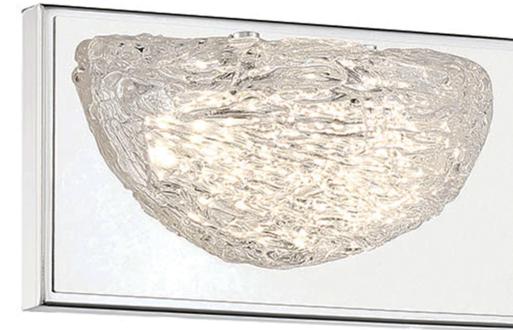

Item # P5441-077-L	UPC Code: 844349032267
Product Family Name: Modern Ice	Finish: Chrome
Category: BATH	Category Type: LED Bath
Certification 4006873	
Patents:	
Notes:	

Image File Name: **P5441-077-L.jpg**

MEASUREMENTS

Width: 8.25	Length: 4.5	Height: 4.5	Extension: 3.25
Height Adjustable: No	Min Overall Height: No	Max Overall Height: No	Slope: No
Wire Length: L01 7"	Chain Length:	Safety Cable Included: No	Net Weight: 2.45
Canopy Width:	Canopy Height:	Canopy Length:	Center to Bottom: 2.25
Backplate Width: 6.19	Backplate Height: 4.5	Center to Top: 2.25	

No. of Bulbs: 1	Light Type: Z03, 10W LED			
Max Bulb Wattage: 10	Socket: Y05, 10W LED Module			
Dimmable: Yes	Ballast:	Rated Life Hours: 30000	Photocell Included: No	Bulb/LED Included: Y
Bulb/LED Included: Yes	Color Temp.: 3000	CRI: 93	Initial Lumens: 882.2	Delivered Lumens: 811.8

SHIPPING

Description: Clear Artisan Glass	Material: Glass
Part No.: PG5443	Quantity: 1
Width: 7.36	Height: 3.74
	Length:

Carton Width: 7.5	Carton Height: 8.25	Carton Length: 10.63
Carton Weight: 3.42	Carton Cubic Feet: 0.381	Small Package Shippable: Yes
Master Pack Width:	Master Pack Height:	Master Pack Length:
Master Pack Weight:	Master Cubic Feet:	Multi-Pack: 1
		Master Pack: 1