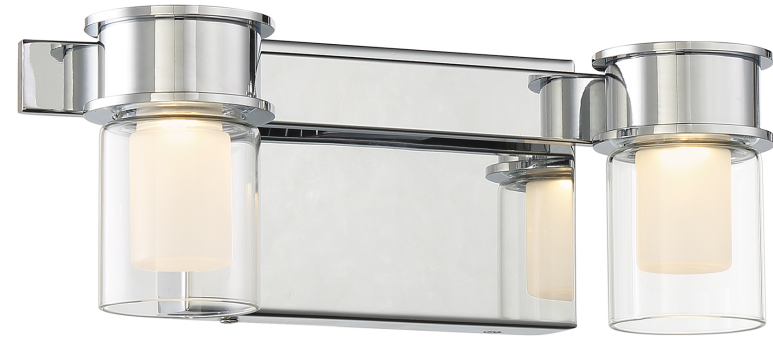

Item # P5412-077-L	UPC Code: 844349032014
Product Family Name: Herald Square	Finish: Chrome
Category: BATH	Category Type: LED Bath
Certification 4006873	
Patents:	
Notes:	

Image File Name: P5412-077-L.jpg

MEASUREMENTS

Width: 13	Length: 4.75	Height: 4.75	Extension: 4.75
Height Adjustable: No	Min Overall Height:	Max Overall Height:	Slope: No
Wire Length: L01 7"	Chain Length:	Safety Cable Included: No	Net Weight: 3.44
Canopy Width:	Canopy Height:	Canopy Length:	Center to Bottom: 2.5
Backplate Width: 7.25	Backplate Height: 4.5	Center to Top: 2.25	

No. of Bulbs: 2	Light Type: Z31, 6W LED			
Max Bulb	Socket: Y03, 6W LED Module			
Wattage: 6				
Dimmable: Yes	Ballast:	Rated Life Hours: 30000	Photocell Included: No	Bulb/LED Included: Y
Bulb/LED Included: Yes	Color Temp.: 3000	CRI: 92	Initial Lumens: 1260.1	Delivered Lumens: 1170.6

SHIPPING

Description: Clear Glass	Material: Glass
Part No.: PG5413-2	Quantity: 2
Width: 1.57	Height: 2.44
	Length:

Carton Width: 8.5	Carton Height: 7.88	Carton Length: 16.0	
Carton Weight: 4.45	Carton Cubic Feet: 0.62	Small Package Shippable: Yes	
Master Pack Width:	Master Pack Height:	Master Pack Length:	
Master Pack Weight:	Master Cubic Feet:	Multi-Pack: 1	Master Pack: 1