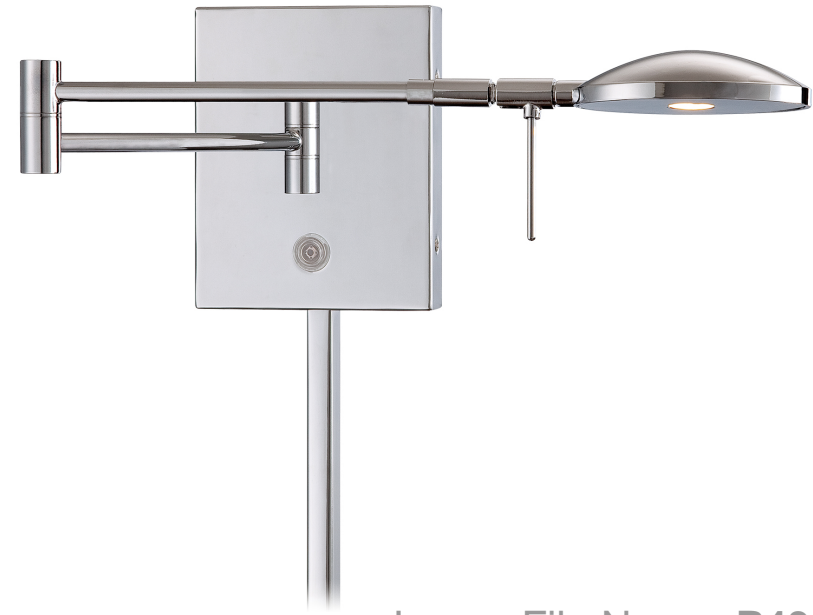

Item # P4338-077	UPC Code: 844349014171
Product Family Name: George's Reading Room™	Finish: Chrome
Category: SWING ARMS	Category Type: Wall Lamp
Certification 3057374	
Patents:	
Notes: Adjustable to 25 1/4" W and 24 1/4" Ext. Max. On/Off Dimmer Switch Convertible to Pin-Up	

Image File Name: P4338-077.jpg

MEASUREMENTS

Width: 14.75	Length: 6.25	Height: 3.5	Extension: No
Height Adjustable: No	Min Overall Height: 96	Max Overall Height: 96	Slope: No
Wire Length: 5.0	Chain Length: 6.25	Safety Cable Included: No	Net Weight: 3.17
Canopy Width: 5.0	Canopy Height: 6.25	Canopy Length: 6.25	Center to Bottom: 6.25
Backplate Width: 5.0	Backplate Height: 6.25	Center to Top: 6.25	

No. of Bulbs: 1	Light Type: L-L8-MD590			
Max Bulb 8	Socket: LED MODULE			
Dimmable: Yes	Ballast: Yes	Rated Life Hours: 30000	Photocell Included: No	Bulb/LED Included: Y
Bulb/LED Included: Yes	Color Temp.: 3000	CRI: 84	Initial Lumens: 590.0	Delivered Lumens: 438.76

SHIPPING

Description: Chrome	Material: Alum Casting
Part No.:	Quantity: 1
Width: 2.75	Height: 1.0
	Length: 4.38

Carton Width: 4.5	Carton Height: 8.0	Carton Length: 22.0
Carton Weight: 4.34	Carton Cubic Feet: 0.458	Small Package Shippable: Yes
Master Pack Width: 9.5	Master Pack Height: 16.75	Master Pack Length: 22.5
Master Pack Weight: 18.458	Master Cubic Feet: 2.072	Multi-Pack: 1
		Master Pack: 4