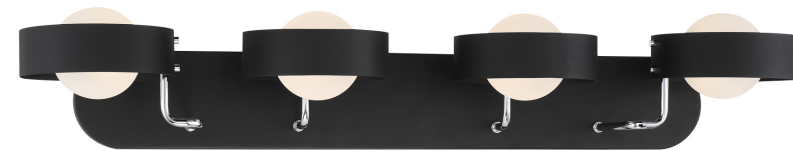

Item # P1564-729	UPC Code: 844349030324
Product Family Name: Lift Off	Finish: Sand Coal and Polished Nickel
Category: BATH	finish finish
Certification 3057374	Category Type: Bath
Patents:	

Notes:

Image File Name: **P1564-729.jpg**

MEASUREMENTS

Width: 35	Length: 6	Height: 8.5	Extension: 8.5
Height Adjustable: No	Min Overall Height: No	Max Overall Height: No	Slope: No
Wire Length: 7	Chain Length:	Safety Cable Included: No	Net Weight: 7.05
Canopy Width:	Canopy Height:	Canopy Length:	Center to Bottom: 2.25
Backplate Width: 30.0	Backplate Height: 4.5	Center to Top: 3.75	

No. of Bulbs: 4	Light Type: G9, T-4, (2-PIN)			
Max Bulb Wattage: 60	Socket: G9, 2-PIN			
Dimmable: Yes	Ballast:	Rated Life Hours:	Photocell Included: No	Bulb/LED Included: Y
Bulb/LED Included: Yes	Color Temp.:	CRI:	Initial Lumens:	Delivered Lumens:

Description: ETCHED GLASS	Material: ETHCED GLASS
Part No.: PG1565	Quantity: 4
Width: 3.88	Height: 3.88
	Length: 3.88

SHIPPING

Carton Width: 10.25	Carton Height: 8.25	Carton Length: 32.75
Carton Weight: 9.11	Carton Cubic Feet: 1.603	Small Package Shippable: Yes
Master Pack Width:	Master Pack Height:	Master Pack Length:
Master Pack Weight:	Master Cubic Feet:	Multi-Pack: 1
		Master Pack: 1