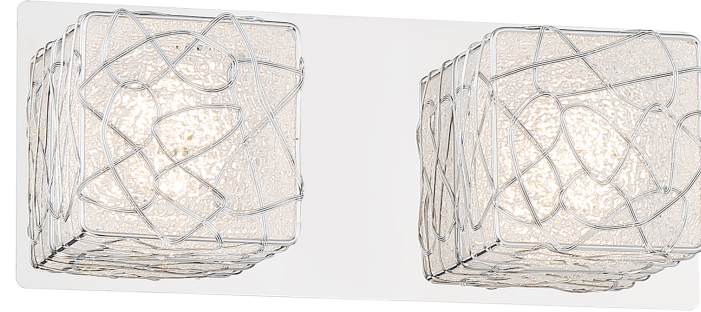

Item # P5292-077-L	UPC Code: 844349030546
Product Family Name: Livewire	Finish: Chrome Finish
Category: BATH	Category Type: Bath
Certification 5013609	
Patents:	
Notes:	

Image File Name: P5292-077-L.jpg

MEASUREMENTS

Width: 12.6	Length: 5.12	Height: 3.02	Extension: 3.02
Height Adjustable: No	Min Overall Height:	Max Overall Height:	Slope: No
Wire Length: 7	Chain Length:	Safety Cable Included: No	Net Weight: 9.35
Canopy Width:	Canopy Height:	Canopy Length:	Center to Bottom: 2.56
Backplate Width: 11.02	Backplate Height: 4.33	Center to Top: 2.56	

No. of Bulbs: 2	Light Type: Z12 LED			
Max Bulb Wattage: 7	Socket: Y12 LED MODULE			
Dimmable: Yes	Ballast:	Rated Life Hours: 25000	Photocell Included: No	Bulb/LED Included: Y
Bulb/LED Included: Yes	Color Temp.: 3000	CRI: 96	Initial Lumens: 1111.0	Delivered Lumens: 694.3

SHIPPING

Description:	Material: METAL + PLASTIC
Part No.: PC5293	Quantity: 2
Width: 3.94	Height: 3.94
	Length: 2.24

Carton Width: 8.13	Carton Height: 5.38	Carton Length: 15.38
Carton Weight: 3.12	Carton Cubic Feet: 0.389	Small Package Shippable: Yes
Master Pack Width: 12.0	Master Pack Height: 16.75	Master Pack Length: 17.38
Master Pack Weight: 13.73	Master Cubic Feet: 2.022	Multi-Pack: 1
		Master Pack: 4