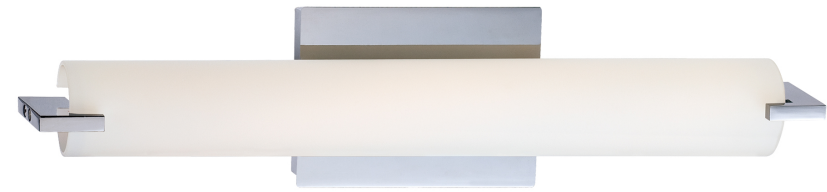

Item # P5044-077-L	UPC Code: 844349010678
Product Family Name: Tube	Finish: Chrome
Category: BATH	Category Type: Scence
Certification 3057374	
Patents:	

Notes:
May be mounted vertically

Mounted Horizontally or Vertically

Image File Name: P5044-077-L.jpg

MEASUREMENTS

Width: 20.5	Length: 4.75	Height: 4.75	Extension: 4.25
Height Adjustable: No	Min Overall Height:	Max Overall Height:	Slope: No
Wire Length: 7"	Chain Length:	Safety Cable Included: No	Net Weight: 3.68
Canopy Width:	Canopy Height:	Canopy Length:	Center to Bottom: 2.38
Backplate Width: 6.5	Backplate Height: 4.75	Center to Top: 2.38	

No. of Bulbs: 1	Light Type: LED			
Max Bulb Wattage: 20	Socket: LED MODULE			
Dimmable: Yes	Ballast:	Rated Life Hours: 30000	Photocell Included: No	Bulb/LED Included: Y
Bulb/LED Included: Yes	Color Temp.: 3000	CRI: 92	Initial Lumens: 1857.0	Delivered Lumens: 1344.1

SHIPPING

Description: ETCHED WHITE	Material: GLASS
Part No.: PG5044-L	Quantity: 1
Width: 2.38	Height: 18.75

Carton Width: 7.75	Carton Height: 5.5	Carton Length: 22.0
Carton Weight: 5.43	Carton Cubic Feet: 0.543	Small Package Shippable: Yes
Master Pack Width:	Master Pack Height:	Master Pack Length:
Master Pack Weight:	Master Cubic Feet:	Multi-Pack: 1