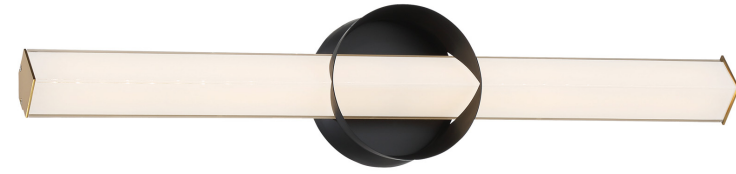

Item # P1543-688-L	UPC Code: 844349029663
Product Family Name: Inner Circle	Finish: Coal and Honey Gold
Category: WALL SCONCE	Category Type:
Certification 3057374	
Patents:	
Notes:	

Image File Name: **P1543-688-L.jpg**

MEASUREMENTS

Width: 24	Length: 5	Height: 3.13	Extension: No
Height Adjustable: No	Min Overall Height:	Max Overall Height:	Slope: No
Wire Length: 7	Chain Length:	Safety Cable Included: No	Net Weight: 2.34
Canopy Width:	Canopy Height:	Canopy Length:	Center to Bottom: 2.5
Backplate Width: 4.5	Backplate Height: 4.5	Center to Top: 2.5	

No. of Bulbs: 1	Light Type: Z30 LED			
Max Bulb Wattage: 25	Socket: Y29 LED MODULE			
Dimmable: Yes	Ballast:	Rated Life Hours: 30000	Photocell Included: No	Bulb/LED Included: Y
Bulb/LED Included: Yes	Color Temp.: 3000	CRI: 91	Initial Lumens: 2307.8	Delivered Lumens: 1783.0

Description: FROSTED AQUARIUM	Material: GLASS
Part No.: PG1543	Quantity: 1
Width: 1.5	Height: 1.5
	Length: 23.88

SHIPPING

Carton Width:	Carton Height:	Carton Length:
Carton Weight:	Carton Cubic Feet:	Small Package Shippable: Yes
Master Pack Width:	Master Pack Height:	Master Pack Length:
Master Pack Weight:	Master Cubic Feet:	Multi-Pack: 1
		Master Pack: 1