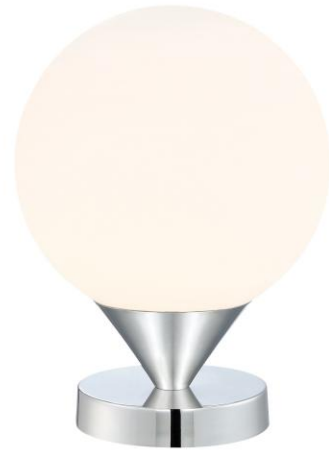

Job Name:
Job Type:
Quantity:

Family:	Simple
Product Category:	Table Lamp
Item#:	P1831-1-077
Finish:	Chrome
Certification:	N/A

**Lamping**

Number of Bulbs:	1
Light Type:	Medium Base
Socket Type:	N/A
Max Wattage:	100
LED Included:	N/A
Dimmable:	N
CRI:	N/A
Color Temp:	N/A
Initial Lumens:	N/A
Delivered Lumens:	N/A
Rated Life Hours:	N/A
Photo Cell Included:	N
Ballast:	N/A

**Shipping**

Carton Weight:	6.53
Carton Width:	12
Carton Height:	17.75
Carton Length:	12
Carton Cubic Feet:	1.479
Master Pack:	1
Master Pack Weight:	N/A
Master Pack Width:	N/A
Master Pack Height:	N/A
Master Pack Length:	N/A
Master Cubic Feet:	N/A
*Multi-Pack:	N/A
Small Package Shippable:	Y

**Measurements**

Width:	9
Height:	11
Length:	9
Min Overall Height:	N/A
Max Overall Height:	N/A
Height Adjustable:	N
Extension:	N/A
Net Weight:	N/A
Back Plate/Canopy Width:	N/A
Back Plate/Canopy Height:	N/A
Canopy Length:	N/A
Center to Top of Fixture:	N/A
Center to Bottom of Fixture:	N/A
Slope:	N
Chain Length:	N/A
Wire Length:	N/A

**Shade**

*Shade Description:	Etched Opal Glass
*Shade Material:	Glass
*Shade Quantity:	N/A
*Shade Number:	N/A
*Shade Width:	N/A
*Shade Height:	N/A
*Shade Length:	N/A

**Miscellaneous**

Safety Cable Included:	N
------------------------	---