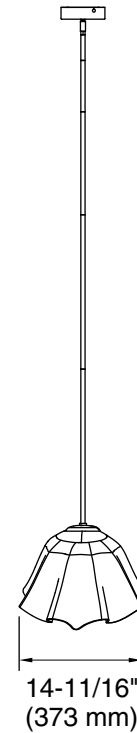

Installation

- Ceiling-mount

Recommended Products/Accessories

- K-32131 69-1/2" x 34-1/2" freestanding bath (Qty 2)
- K-32263 Triangular cabinet knob (Qty 2)
- K-32264 30" bathroom vanity cabinet (Qty 2)
- K-32298 36" bathroom vanity cabinet (Qty 2)
- K-32299 60" bathroom vanity cabinet (Qty 2)
- K-32300 21-1/2" oval vessel bathroom sink, no overflow (Qty 2)
- K-32307 31" vanity top (Qty 2)
- K-32308 37" vanity top (Qty 2)
- K-32316 61" vanity top (Qty 2)
- K-32317 27" x 39" framed mirror (Qty 2)
- K-32320 38" x 60" framed mirror (Qty 2)
- K-34748 Oval cabinet knob (Qty 2)
- K-5401-DA One-piece elongated smart toilet, dual-flush (Qty 2)
- K-T77981-CLG Wall-mount bathroom sink faucet handle trim (Qty 2)
- K-32693-SCLED One-light LED sconce
- K-32694-SCLED One-light LED sconce

Color	Code	Description
	BNL	Brushed Nickel
	CPL	Polished Chrome
	BLL	Matte Black
	2GL	Brushed Moderne Brass

Required Electrical Service

One circuit required.

Lights: 120 V, 1 A, 60 Hz

Technical Information

All product dimensions are nominal.

Material: Steel, Glass

Number of Lights: 1

Lighting Type: Integrated LED

Number of Shades: 1

Shade Type: Painted Glass

Hanging Type: Downrod

CRI ≥ 90

Life Span 50000 Hours

Downrod Detail: 2 x 18" (457 mm), 1 x 12" (305 mm), 1 x 6" (152 mm), 1 x 3" (76 mm)

Height: 18-1/2" (470 mm) - 71-1/2" (1816 mm)

Electrical component rating: LED: 17 W, 2045 Lumens

Notes