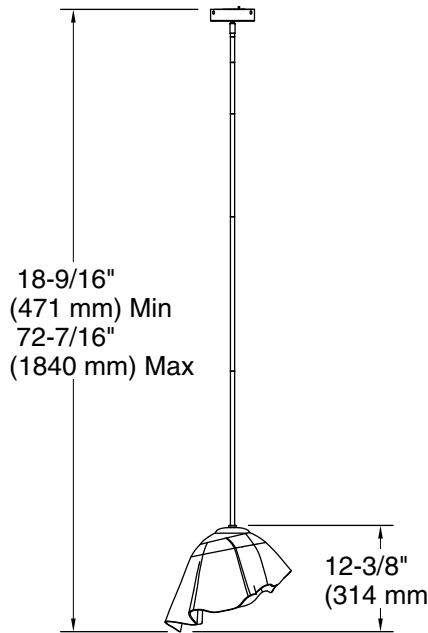

Required Electrical Service

One circuit required.

Lights: 120 V, 1 A, 60 Hz

Technical Information

All product dimensions are nominal.

Material: Steel, Glass

Number of Lights: 1

Lighting Type: Integrated LED

Number of Shades: 1

Shade Type: Painted Glass

Hanging Type: Downrod

CRI ≥ 90

Life Span 50000 Hours

Downrod Detail: 2 x 18" (457 mm), 1 x 12" (305 mm), 1 x 6" (152 mm), 1 x 3" (76 mm)

Height: 18-1/2" (470 mm) - 71-1/2" (1816 mm)

Electrical component rating: LED: 17 W, 2045 Lumens

Notes

Install this product according to the installation guide.