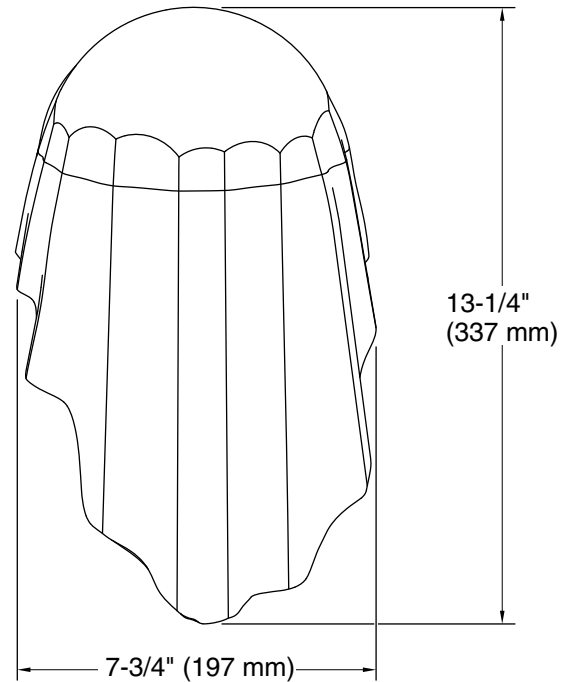

Color	Code	Description
	BNL	Brushed Nickel

Required Electrical Service

One circuit required.

120 V, 1 A, 60 Hz

Technical Information

All product dimensions are nominal.

Material: Steel, Glass
Lighting Type: Integrated LED
Number of Shades: 1
Shade Type: Painted Glass
Hanging Type: Non-hanging
CRI: >=90
Life Span: 50000 Hours
Height: -