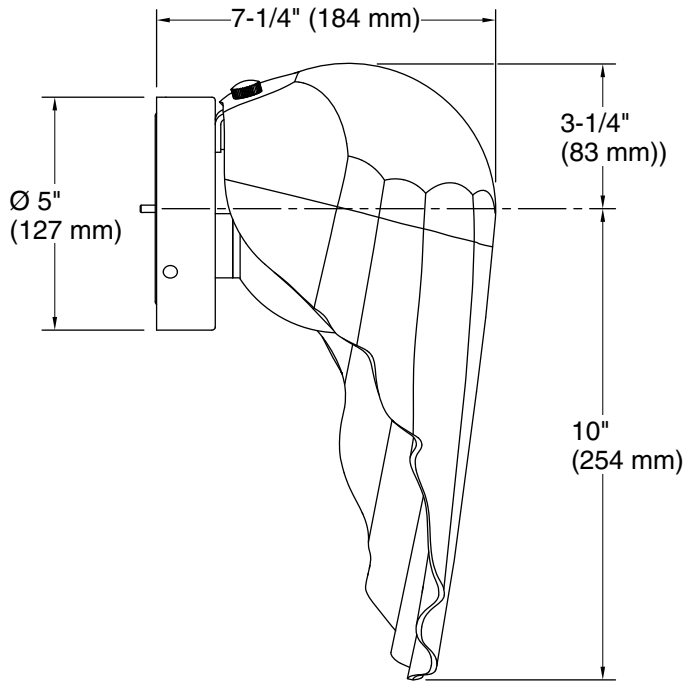

Color	Code	Description
	BNL	Brushed Nickel

Required Electrical Service

One circuit required.

120 V, 1 A, 60 Hz

Technical Information

All product dimensions are nominal.

Material: Steel, Glass
Lighting Type: Integrated LED
Number of Shades: 1
Shade Type: Painted Glass
Hanging Type: Non-hanging
CRI: >=90
Life Span: 50000 Hours
Height: -