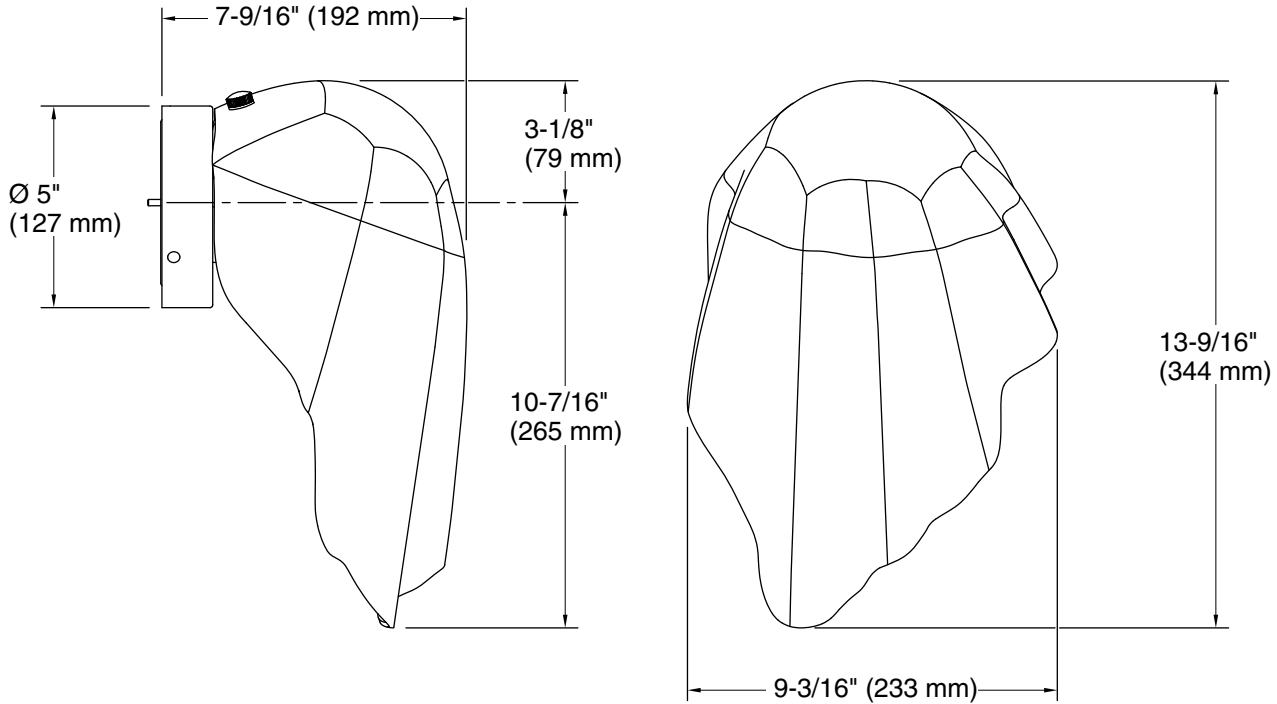

Landshapes™ by Daniel Arsham

One-light LED sconce

K-32693-SCLED

Required Electrical Service

One circuit required.

Lights: 120 V, 1 A, 60 Hz

Technical Information

All product dimensions are nominal.

Material: Steel, Glass

Number of Lights: 1

Lighting Type: Integrated LED

Number of Shades: 1

Shade Type: Painted Glass

Hanging Type: Non-hanging

CRI: ≥ 90

Life Span: 50000 Hours

Height: -

Electrical component LED: 16 W
rating:

Notes

Install this product according to the installation guide.