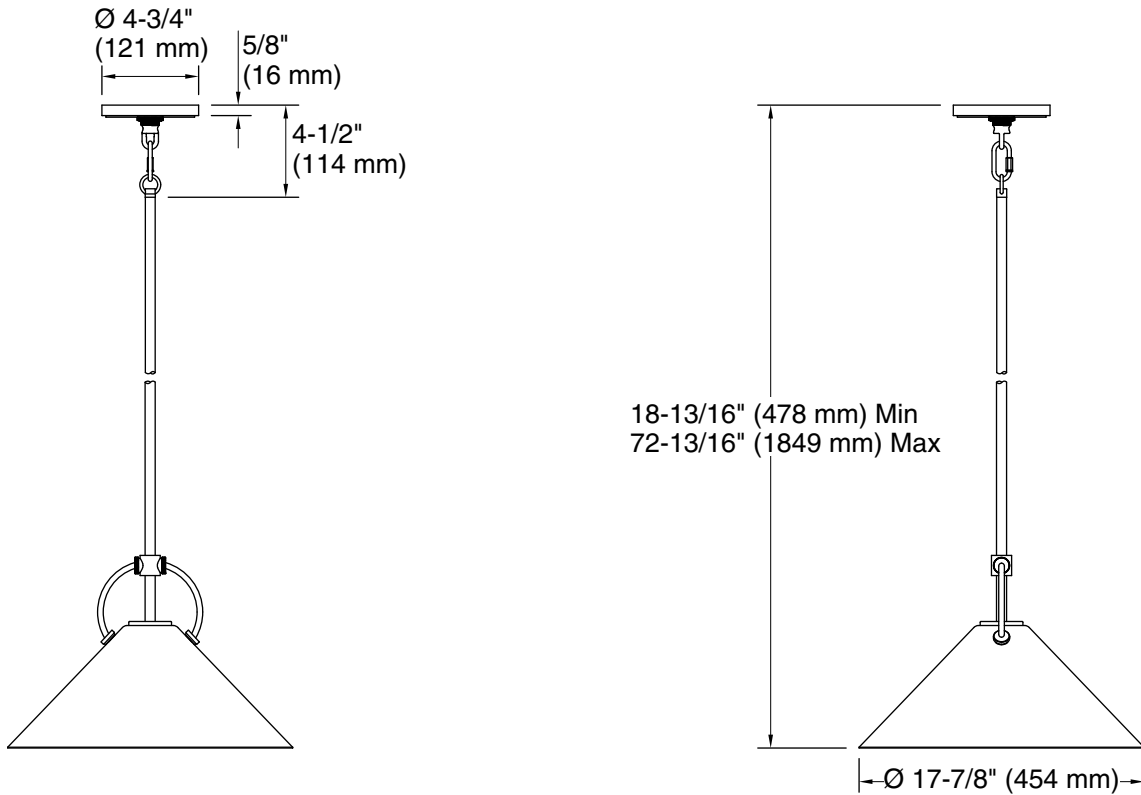

For the most current Specification Sheet, go to www.kohler.com.

9-29-2023 14:48 - US/CA

THE BOLD LOOK
OF **KOHLER**®

Required Electrical Service

One circuit required.

120 V, 60 Hz

Technical Information

All product dimensions are nominal.

Material:	Steel, Glass, Brass, Aluminum
Number of Lights:	1
Lighting Type:	Socket-based
Socket Type:	E-26 Medium
Number of Shades:	1
Shade Type:	Frosted Glass
Hanging Type:	Downrod
Downrod Detail:	2 x 18" (457 mm), 1 x 12" (305 mm), 1 x 6" (152 mm), 1 x 3" (76 mm)
Height:	18-13/16" (478 mm) - 72-13/16" (1850 mm)