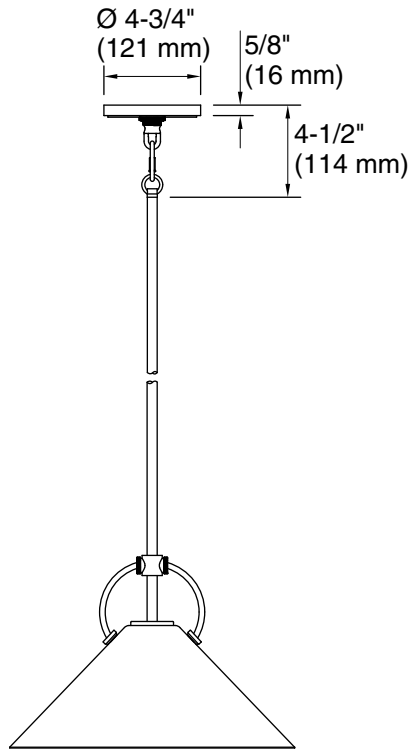

Required Electrical Service

One circuit required.

120 V, 60 Hz

Technical Information

All product dimensions are nominal.

Material:	Steel, Glass, Brass, Aluminum
Number of Lights:	1
Lighting Type:	Socket-based
Socket Type:	E-26 Medium
Number of Shades:	1
Shade Type:	Frosted Glass
Hanging Type:	Downrod
Downrod Detail:	2 x 18" (457 mm), 1 x 12" (305 mm), 1 x 6" (152 mm), 1 x 3" (76 mm)
Height:	16-13/16" (427 mm) - 70-13/16" (1798 mm)

Notes

Install this product according to the installation instructions.