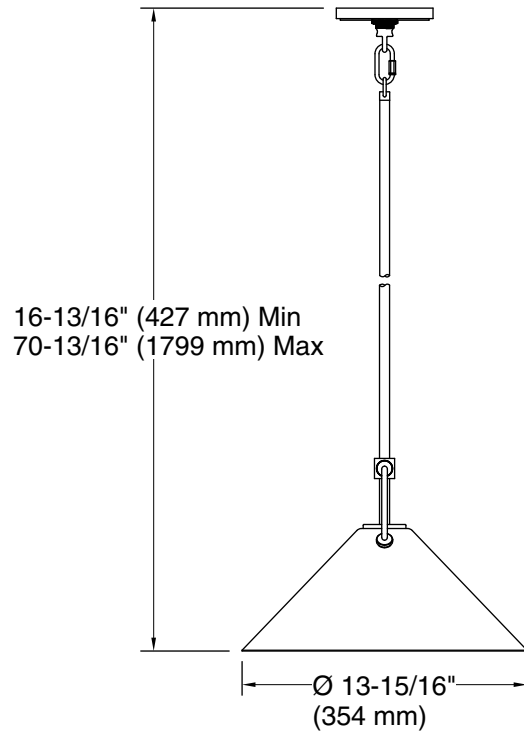

For the most current Specification Sheet, go to www.kohler.com.

9-29-2023 14:48 - US/CA

THE BOLD LOOK
OF **KOHLER**®

Required Electrical Service

One circuit required.

120 V, 60 Hz

Technical Information

All product dimensions are nominal.

Material:	Steel, Glass, Brass, Aluminum
Number of Lights:	1
Lighting Type:	Socket-based
Socket Type:	E-26 Medium
Number of Shades:	1
Shade Type:	Frosted Glass
Hanging Type:	Downrod
Downrod Detail:	2 x 18" (457 mm), 1 x 12" (305 mm), 1 x 6" (152 mm), 1 x 3" (76 mm)
Height:	16-13/16" (427 mm) - 70-13/16" (1798 mm)