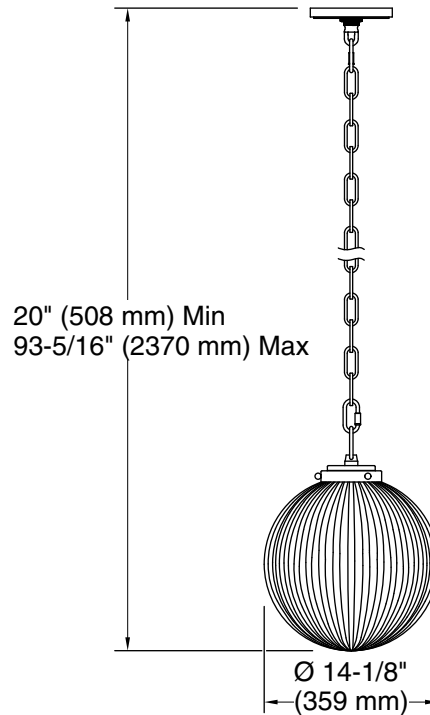

Embra™ by Studio McGee

14" pendant
K-32259-PE01

Features

- Designed in collaboration with Studio McGee
- Globular glass shade extends from decorative chain in an elegant transitional design suited for any room
- Requires bulb with medium (E26) base; type A19 bulb recommended (sold separately)
- Suitable for damp locations, per UL 1598
- Includes installation hardware
- Coordinates with other products in the Embra collection

For the most current Specification Sheet, go to www.kohler.com.

9-29-2023 14:48 - US/CA

THE BOLD LOOK
OF **KOHLER**®

Required Electrical Service

One circuit required.

120 V, 60 Hz

Technical Information

All product dimensions are nominal.

Material: Steel, Glass, Brass

Number of Lights: 1

Lighting Type: Socket-based

Socket Type: E-26 Medium

Number of Shades: 1

Shade Type: Clear Glass

Hanging Type: Chain

Height: 20" (508 mm) - 93-5/16" (2369 mm)