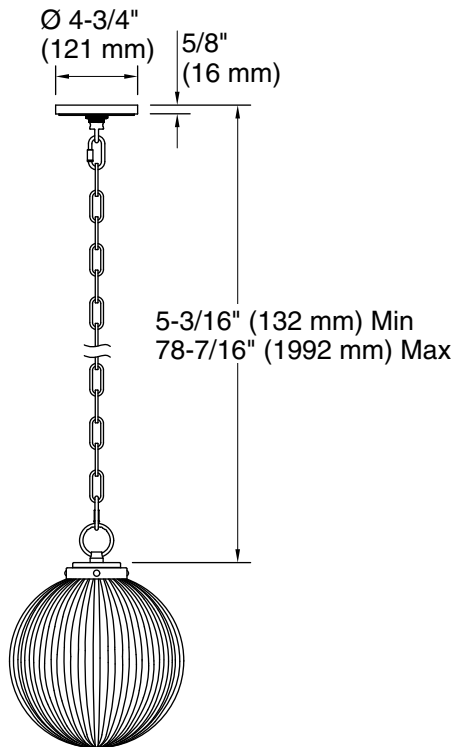

Embra™ by Studio McGee

14" pendant
K-32259-PE01

Features

- Designed in collaboration with Studio McGee
- Globular glass shade extends from decorative chain in an elegant transitional design suited for any room
- Requires bulb with medium (E26) base; type A19 bulb recommended (sold separately)
- Suitable for damp locations, per UL 1598
- Includes installation hardware
- Coordinates with other products in the Embra collection

For the most current Specification Sheet, go to www.kohler.com.

9-29-2023 14:48 - US/CA

THE BOLD LOOK
OF **KOHLER**®

Required Electrical Service

One circuit required.

120 V, 60 Hz

Technical Information

All product dimensions are nominal.

Material: Steel, Glass, Brass

Number of Lights: 1

Lighting Type: Socket-based

Socket Type: E-26 Medium

Number of Shades: 1

Shade Type: Clear Glass

Hanging Type: Chain

Height: 20" (508 mm) - 93-5/16" (2369 mm)