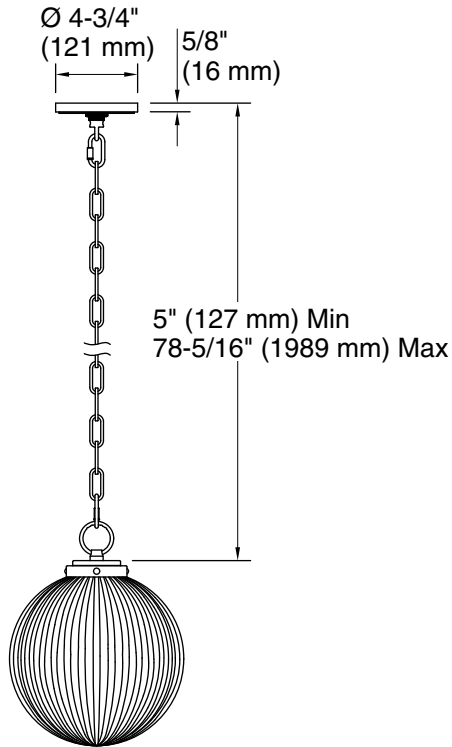

Required Electrical Service

One circuit required.

120 V, 60 Hz

Technical Information

All product dimensions are nominal.

Material:	Steel, Glass, Brass
Number of Lights:	1
Lighting Type:	Socket-based
Socket Type:	E-26 Medium
Number of Shades:	1
Shade Type:	Clear Glass
Hanging Type:	Chain
Height:	15-11/16" (399 mm) - 89" (2261 mm)

Notes

Install this product according to the installation instructions.