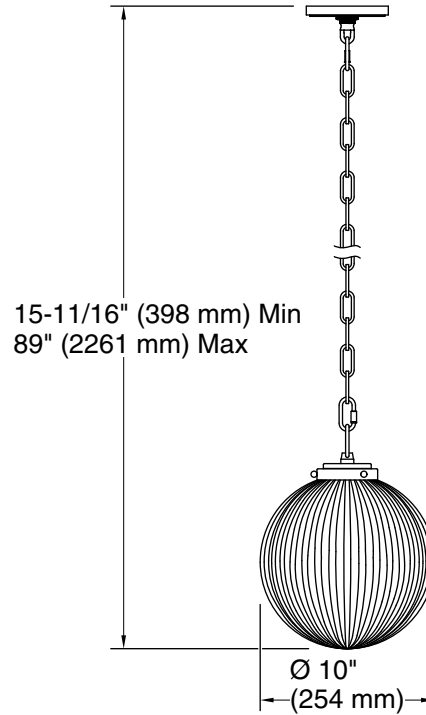

Required Electrical Service

One circuit required.

120 V, 60 Hz

Technical Information

All product dimensions are nominal.

Material:	Steel, Glass, Brass
Number of Lights:	1
Lighting Type:	Socket-based
Socket Type:	E-26 Medium
Number of Shades:	1
Shade Type:	Clear Glass
Hanging Type:	Chain
Height:	15-11/16" (399 mm) - 89" (2261 mm)

Notes

Install this product according to the installation instructions.