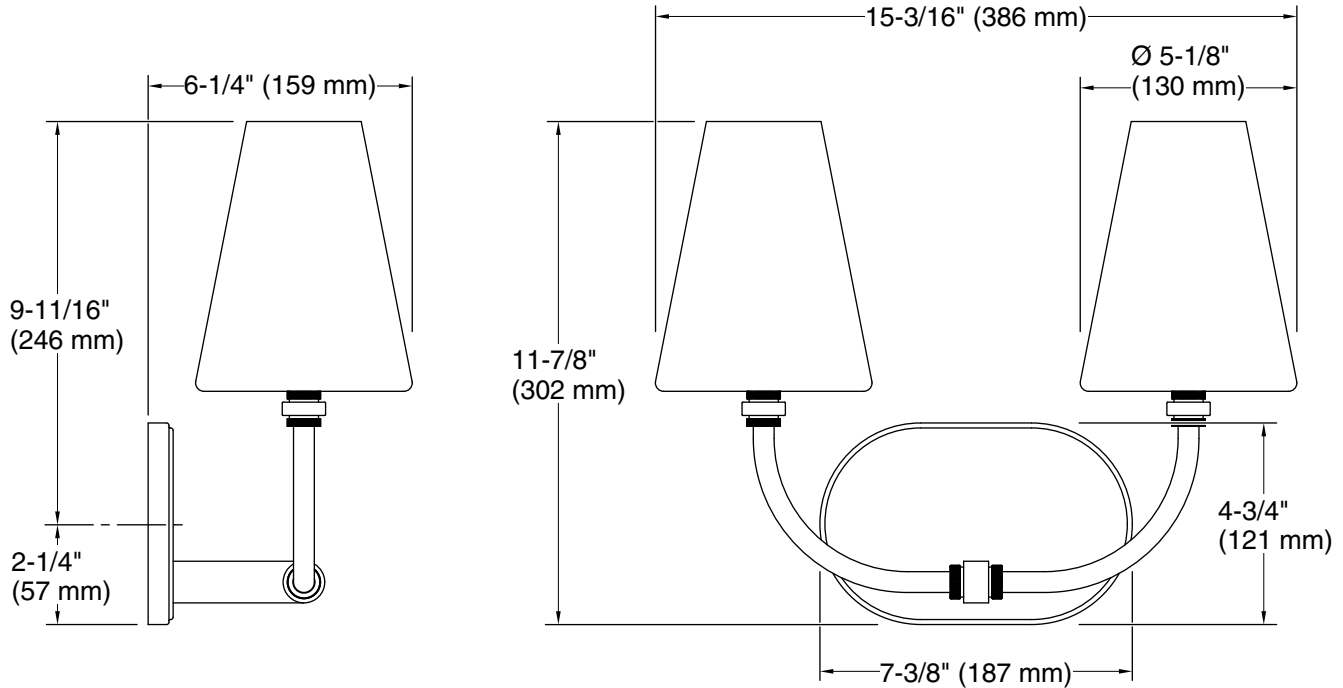

Required Electrical Service

One circuit required.

120 V, 60 Hz

Technical Information

All product dimensions are nominal.

Material: Steel, Glass, Aluminum

Number of Lights: 2

Lighting Type: Socket-based

Socket Type: E-12 Candelabra

Number of Shades: 2

Shade Type: Frosted Glass

Notes

Install this product according to the installation instructions.