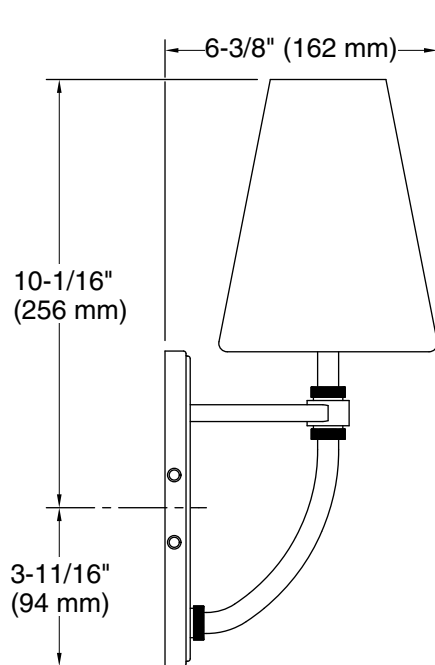

Required Electrical Service

One circuit required.

120 V, 60 Hz

Technical Information

All product dimensions are nominal.

Material: Steel, Glass

Number of Lights: 1

Lighting Type: Socket-based

Socket Type: E-12 Candelabra

Number of Shades: 1

Shade Type: Frosted Glass

Notes

Install this product according to the installation instructions.