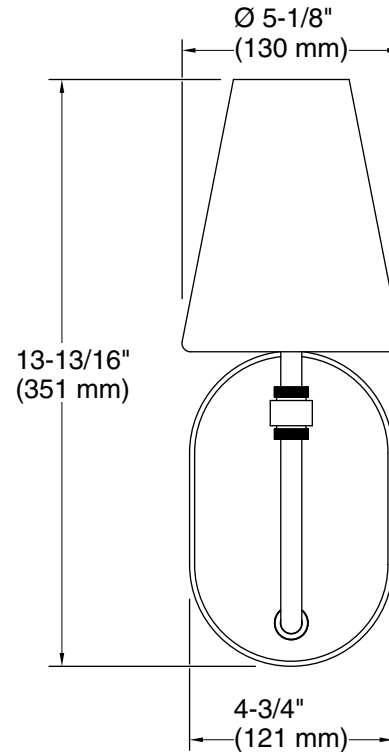

Required Electrical Service

One circuit required.

120 V, 60 Hz

Technical Information

All product dimensions are nominal.

Material: Steel, Glass

Number of Lights: 1

Lighting Type: Socket-based

Socket Type: E-12 Candelabra

Number of Shades: 1

Shade Type: Frosted Glass

Notes

Install this product according to the installation instructions.