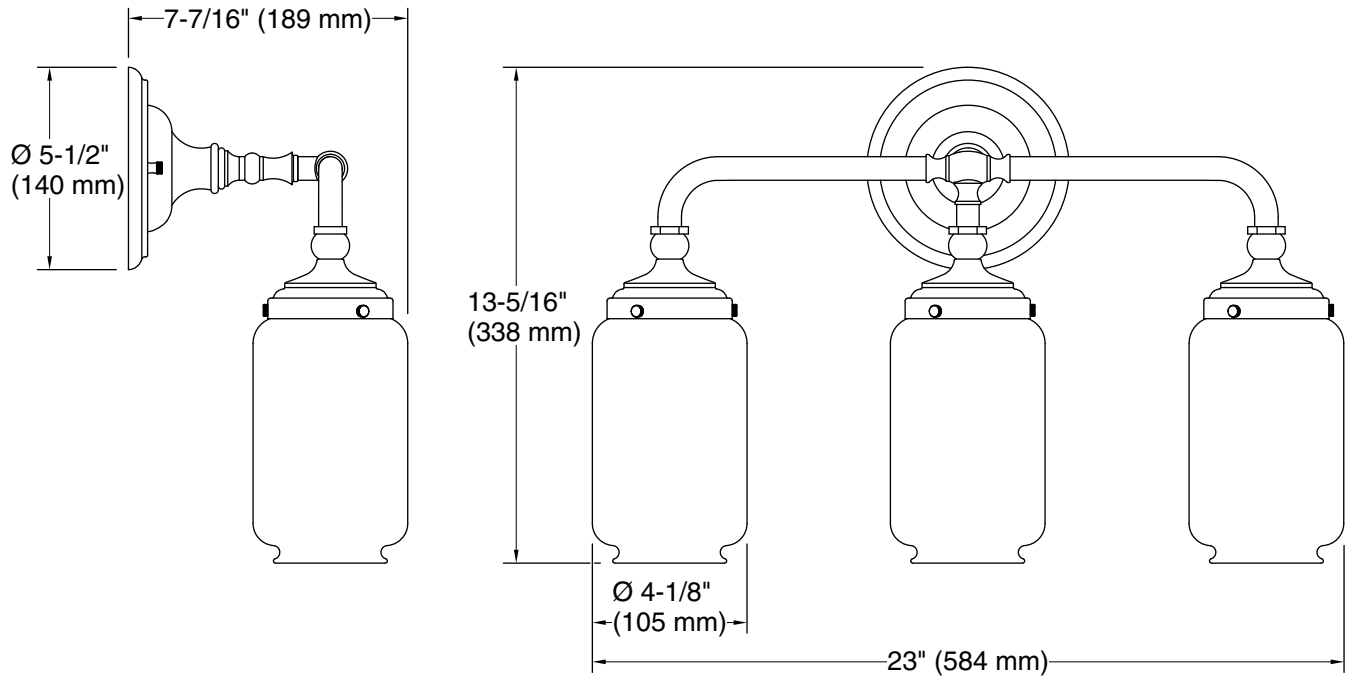

Required Electrical Service

One circuit required.

120 V

Technical Information

All product dimensions are nominal.

Material: Steel, Brass, Glass

Number of Lights: 3

Lighting Type: Socket-based

Socket Type: E-26 Medium

Number of Shades: 6

Shade Type: Glass - frosted, Glass - clear