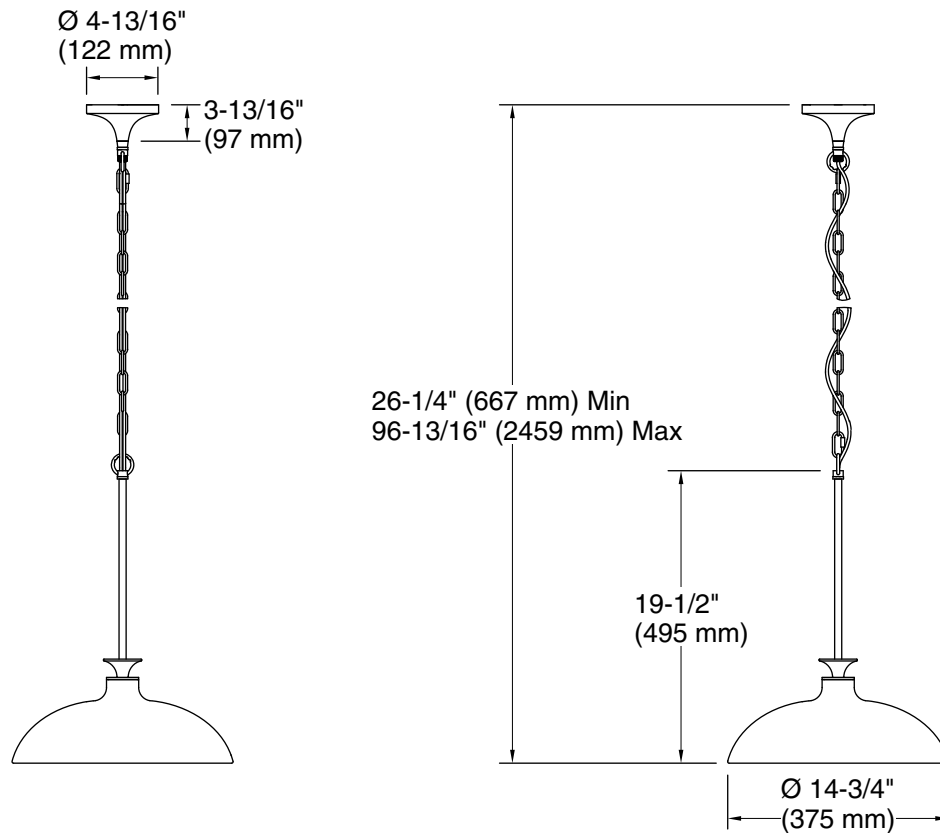

Required Electrical Service

One circuit required.

120 V, 60 Hz

Technical Information

All product dimensions are nominal.

Material: Steel, Aluminum, Glass

Number of Lights: 1

Lighting Type: Socket-based

Socket Type: E-26 Medium

Number of Shades: 1

Shade Type: Glass - clear

Hanging Type: Chain

Height: 24-1/2" (622 mm) - 96-1/2" (2451 mm)