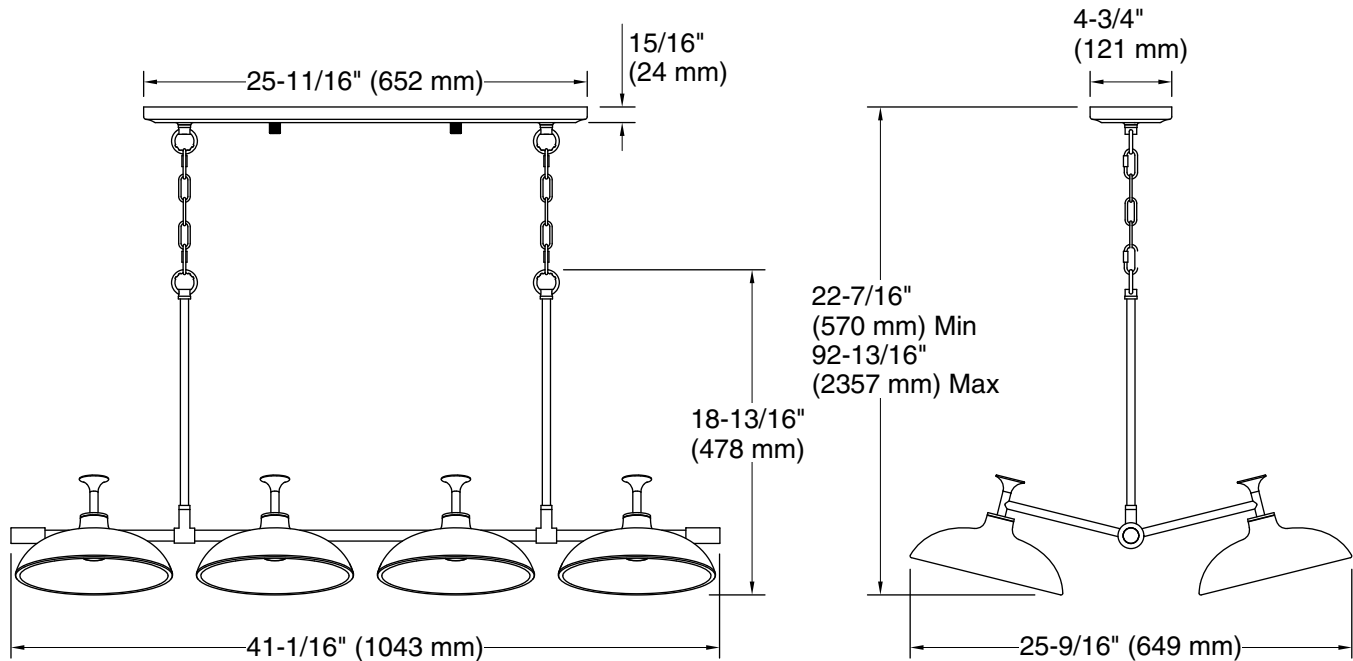

Required Electrical Service

One circuit required.

120 V, 60 Hz

Technical Information

All product dimensions are nominal.

Material: Steel, Aluminum, Glass

Number of Lights: 8

Lighting Type: Socket-based

Socket Type: E-12 Candelabra

Number of Shades: 8

Shade Type: Glass - clear

Hanging Type: Chain

Height: 22-7/16" (570 mm) -
92-13/16" (2358 mm)