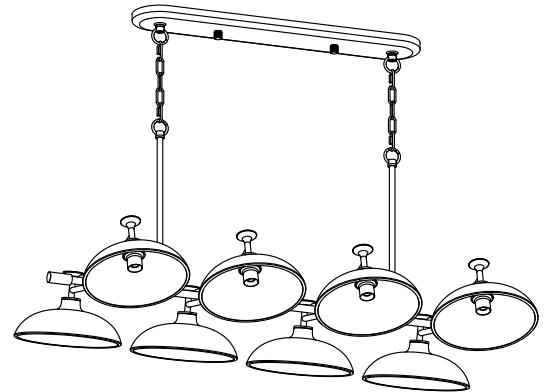

Features

- Domed glass shades extend from intersecting rods and flared metal bases in contemporary designs fit for any room.
- Coordinates with faucets in the Tone collection.
- Requires eight bulbs with candelabra (E12) base; type G bulb recommended (sold separately).
- Suitable for damp locations, per UL 1598.

Material

- Premium metal and glass construction.
- Manufactured with quality materials and complemented with a meticulous finishing process.
- Durable finishes engineered to last and designed to coordinate with KOHLER faucet finishes.

Installation

- Installation hardware included.

Codes/Standards

UL 1598
CSA C22.2 No. 250

KOHLER® Indoor Lighting Fixtures Limited Warranty

See website for detailed warranty information.