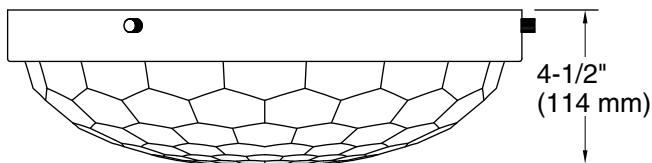

UL 1598
CSA C22.2 No. 250.0

KOHLER® Indoor Lighting Fixtures Limited Warranty

See website for detailed warranty information.

Available Colors/Finishes

Color tiles intended for reference only.

Color	Code	Description
	SNL	Polished Nickel
	BNL	Brushed Nickel
	CPL	Polished Chrome
	2GL	Brushed Moderne Brass

Required Electrical Service

One dedicated circuit required.

Lights: 120 V, 12 A, 60 Hz

Technical Information

All product dimensions are nominal.

Installation Type: Flush-mount

Material: Steel, Aluminum, Glass