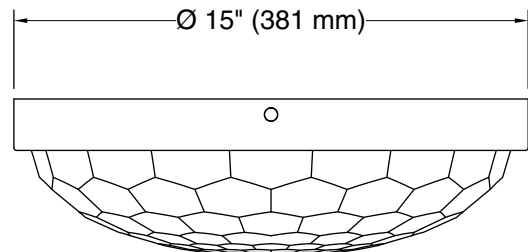

UL 1598
CSA C22.2 No. 250.0

KOHLER® Indoor Lighting Fixtures Limited Warranty

See website for detailed warranty information.

Available Colors/Finishes

Color tiles intended for reference only.

Color	Code	Description
	SNL	Polished Nickel
	BNL	Brushed Nickel
	CPL	Polished Chrome
	2GL	Brushed Moderne Brass