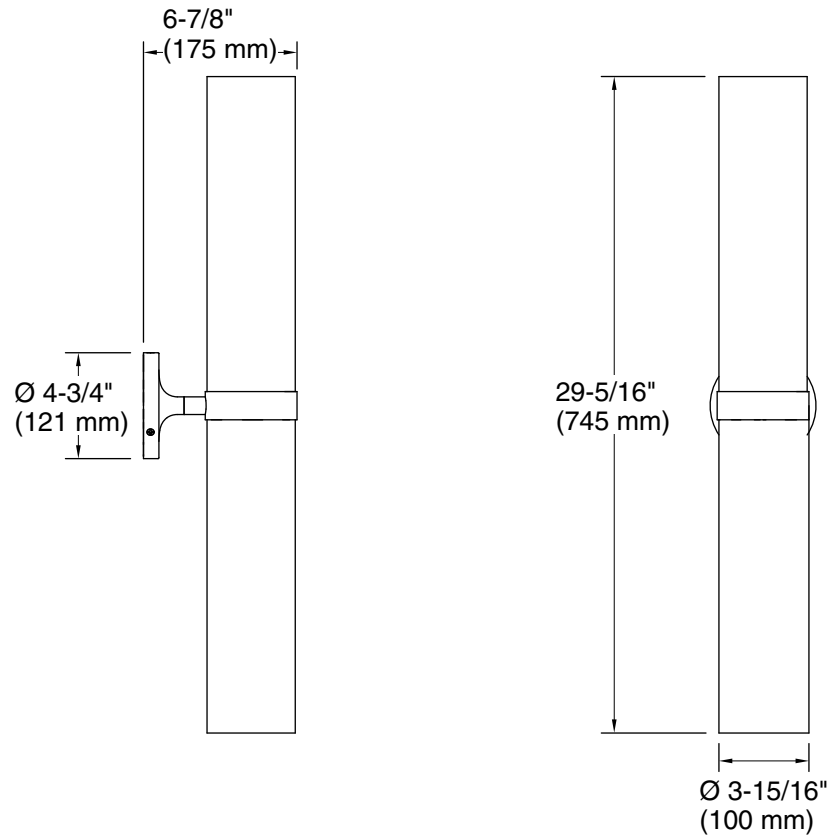

Required Electrical Service

One circuit required.

120 V, 60 Hz

Technical Information

All product dimensions are nominal.

Material: Steel, Glass
Number of Lights: 2
Lighting Type: Socket-based
Socket Type: E-26 Medium
Number of Shades: 2
Shade Type: Glass - clear