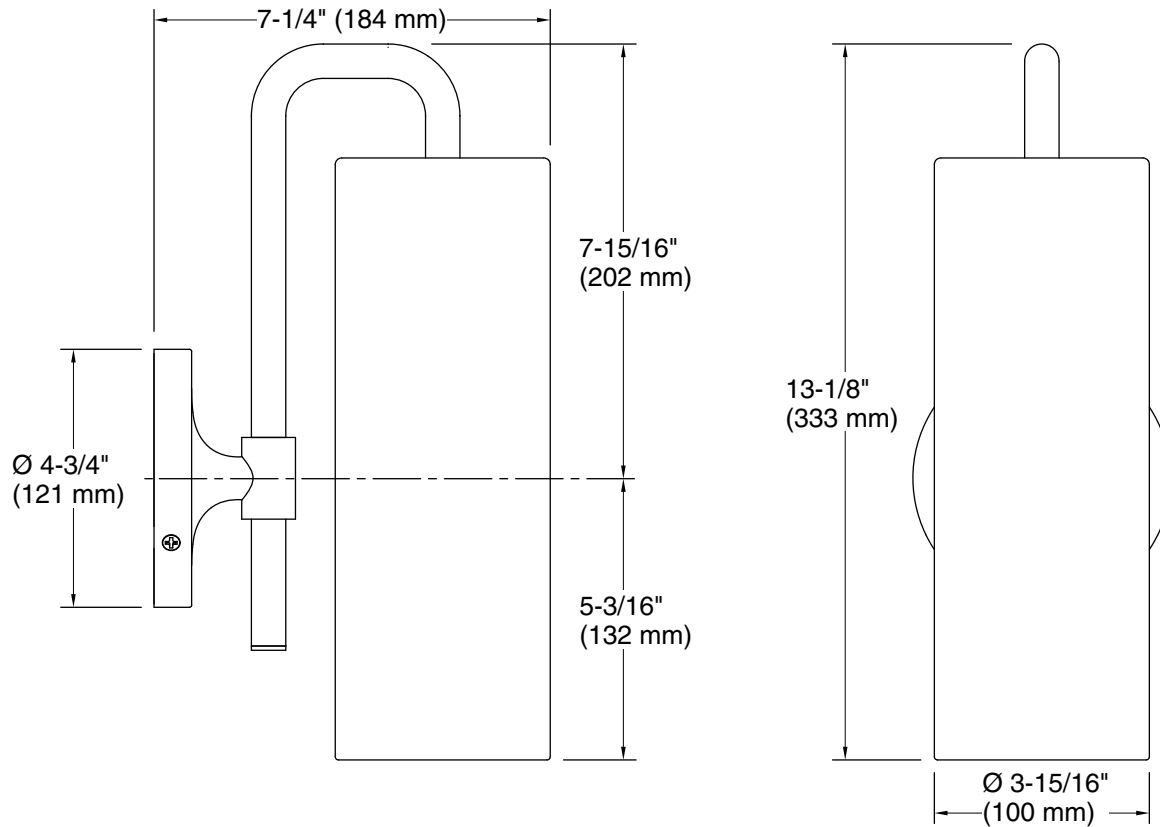

Required Electrical Service

One circuit required.

120 V, 0.5 A, 60 Hz

Technical Information

All product dimensions are nominal.

Material: Steel, Glass
Number of Lights: 1
Lighting Type: Socket-based
Socket Type: E-26 Medium
Number of Shades: 1
Shade Type: Glass - clear
Hanging Type: Non-hanging