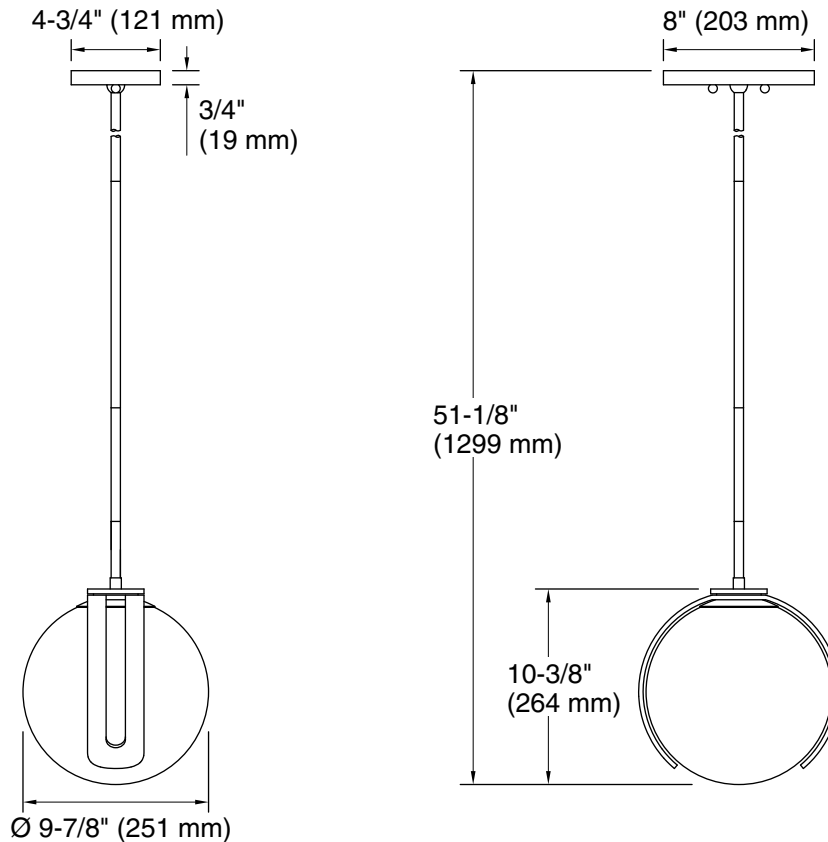

Features

- Globular glass shades are gracefully suspended from curved metal bases in artist-inspired arrangements.
- A great piece for almost any space — master bathroom, guest bathroom, hallway, or bedside.
- Requires one bulb with medium (E26) base; type T bulb recommended (sold separately).
- Suitable for damp locations, per UL 1598.

- Installation hardware included.

Codes/Standards

UL 1598
CSA C22.2 No. 250

KOHLER® Indoor Lighting Fixtures Limited Warranty

See website for detailed warranty information.

Required Electrical Service

One circuit required.

120 V, 60 Hz

Technical Information

All product dimensions are nominal.

Material:	Steel, Aluminum, Glass
Number of Lights:	1
Lighting Type:	Socket-based
Socket Type:	E-26 Medium
Number of Shades:	1
Shade Type:	Glass - frosted
Hanging Type:	Downrod
Downrod Detail:	2 x 18" (457 mm), 1 x 12" (305 mm), 1 x 6" (152 mm), 1 x 3" (76 mm)
Height:	14-13/16" (376 mm) - 68-13/16" (1748 mm)