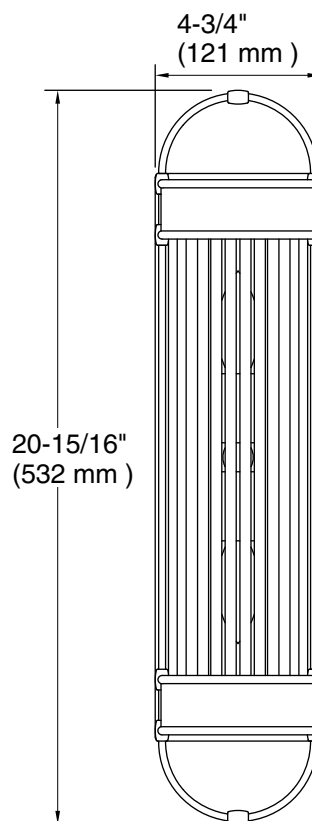

Required Electrical Service

One circuit required.

120 V, 60 Hz

Technical Information

All product dimensions are nominal.

Material:	Steel, Brass, Glass
Number of Lights:	2
Lighting Type:	Socket-based
Socket Type:	E-12 Candelabra
Number of Shades:	16
Shade Type:	Glass - clear