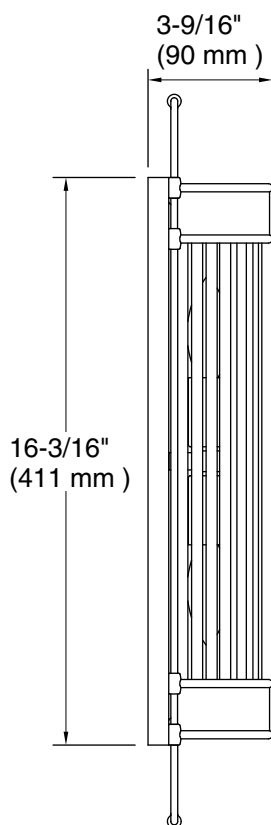

Required Electrical Service

One circuit required.

120 V, 60 Hz

Technical Information

All product dimensions are nominal.

Material:	Steel, Brass, Glass
Number of Lights:	2
Lighting Type:	Socket-based
Socket Type:	E-12 Candelabra
Number of Shades:	16
Shade Type:	Glass - clear