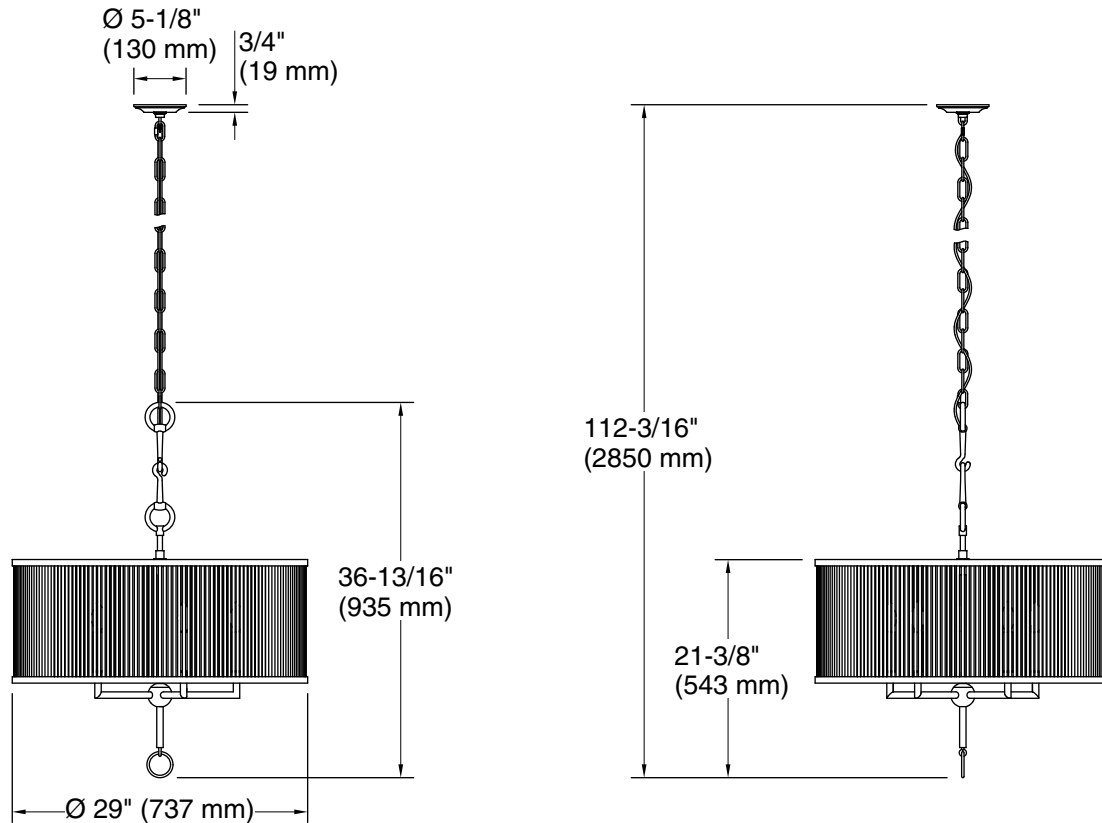

Required Electrical Service

One circuit required.

120 V, 60 Hz

Technical Information

All product dimensions are nominal.

Material:	Steel, Brass, Glass
Number of Lights:	5
Lighting Type:	Socket-based
Socket Type:	E-12 Candelabra
Number of Shades:	188
Shade Type:	Glass - clear
Hanging Type:	Chain
Height:	38-3/4" (984 mm) - 110-3/4" (2813 mm)