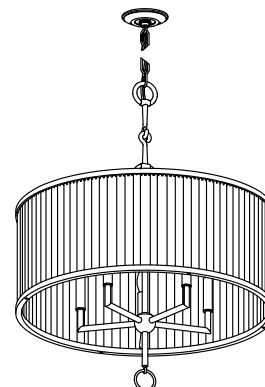

Features

- Uniquely shaped glass shades intersect with decorative metal rings and rods in equestrian-inspired designs.
- A great piece for almost any space — especially in a foyer or dining room.
- Requires five bulbs with candelabra (E12) base; type B bulb recommended (sold separately).
- Suitable for damp locations, per UL 1598.

Material

- Manufactured with quality materials and complemented with a meticulous finishing process.
- Durable finishes engineered to last and designed to coordinate with KOHLER faucet finishes.

Installation

- Installation hardware included.

Codes/Standards

UL 1598
CSA C22.2 No. 250

KOHLER® Indoor Lighting Fixtures Limited Warranty

See website for detailed warranty information.