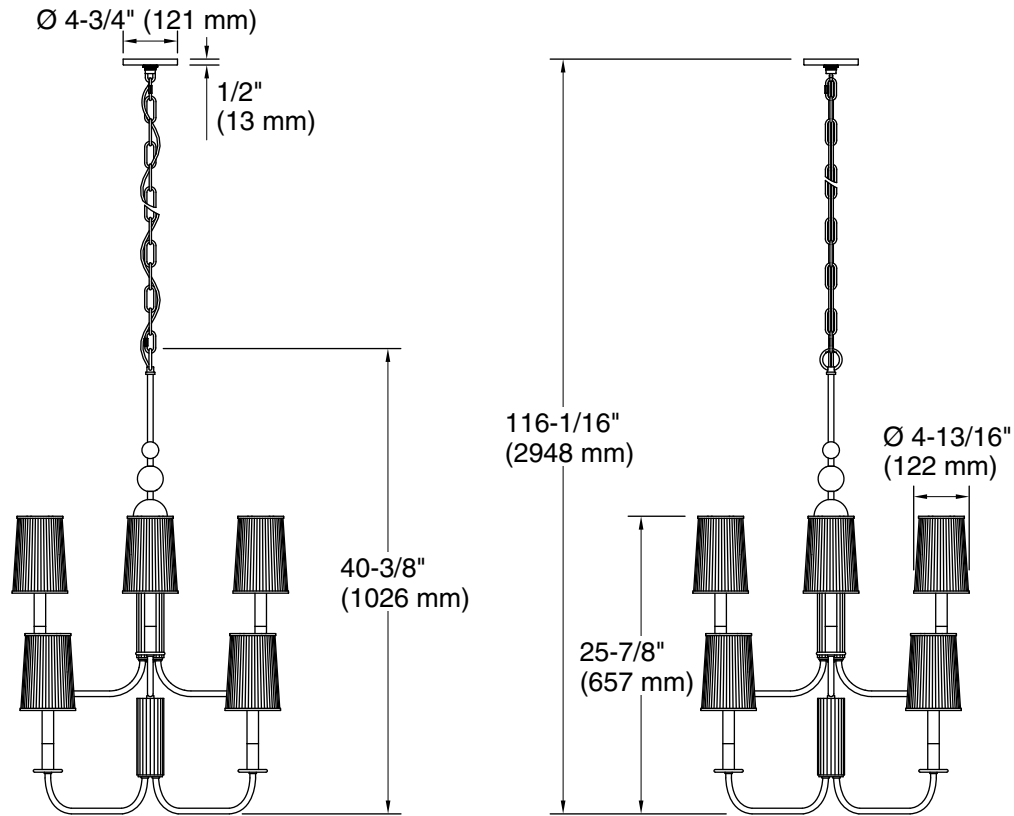

Required Electrical Service

One circuit required.

120 V, 60 Hz

Technical Information

All product dimensions are nominal.

Material:	Steel, Brass, Glass
Number of Lights:	8
Lighting Type:	Socket-based
Socket Type:	E-12 Candelabra
Number of Shades:	8
Shade Type:	Glass - frosted
Hanging Type:	Chain
Height:	42-1/2" (1080 mm) - 114-1/2" (2909 mm)